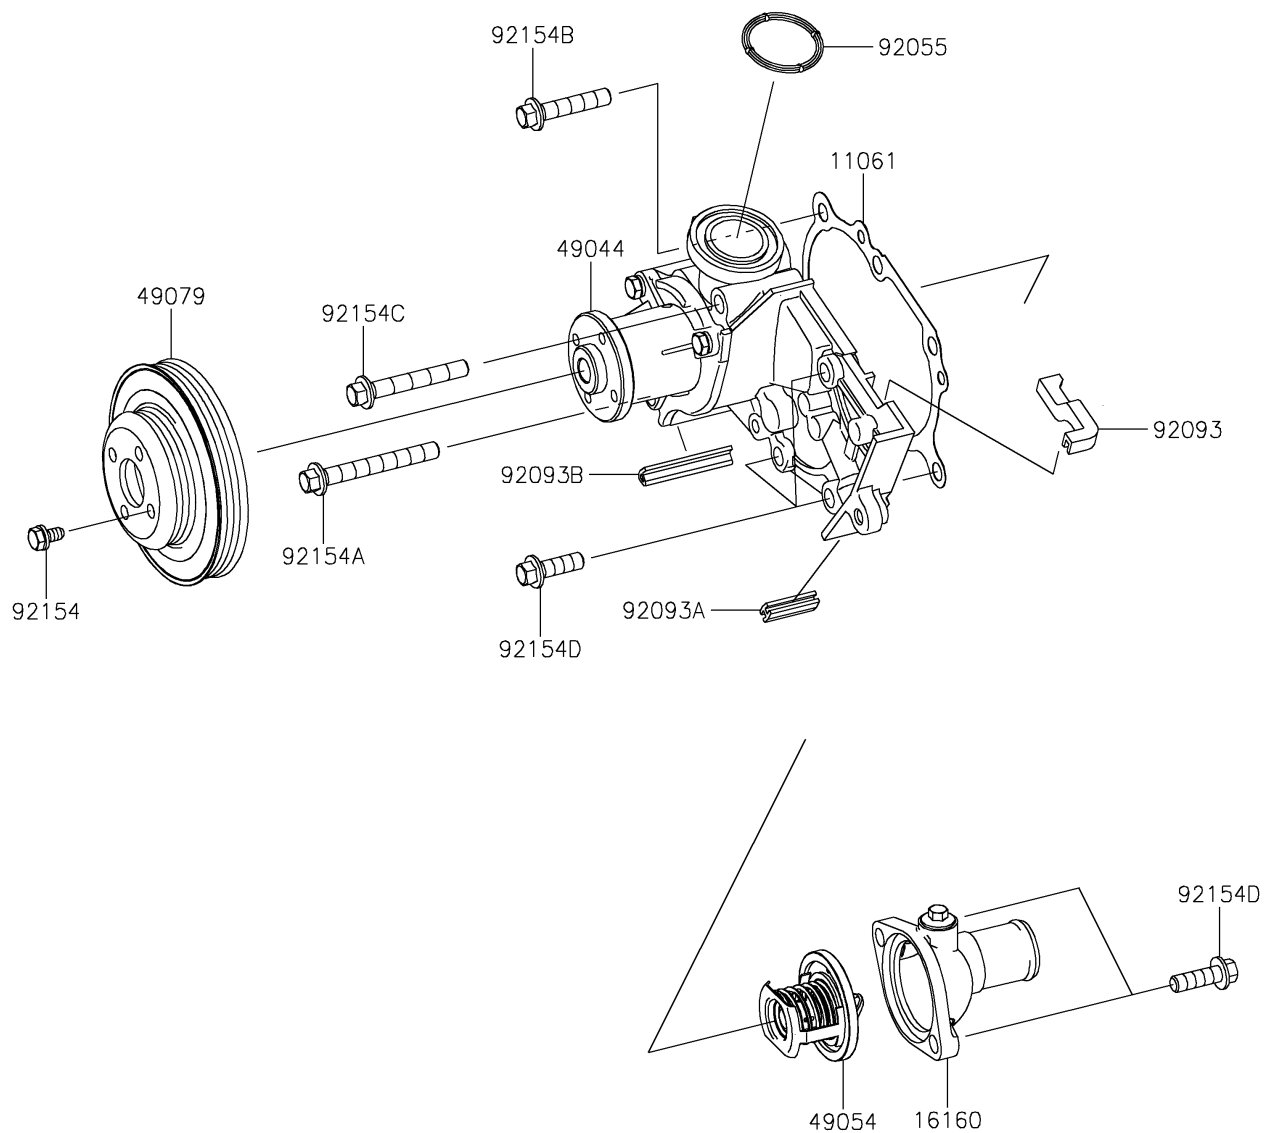

## 2018 MULE PRO-FX™ EPS LE PARTS DIAGRAM

Water Pump

E3031

## 2018 MULE PRO-FX™ EPS LE PARTS LIST

Water Pump

ITEM NAME	PART NUMBER	QUANTITY
GASKET,WATER PUMP (Ref # 11061)	11061-0955	1
BODY,THERMOSTAT HOUSING (Ref # 16160)	16160-0744	1
PUMP-WATER (Ref # 49044)	49044-0014	1
THERMOSTAT (Ref # 49054)	49054-0007	1
PULLEY-BELT (Ref # 49079)	49079-0022	1
RING-O (Ref # 92055)	92055-0825	1
SEAL (Ref # 92093)	92093-0638	1
SEAL (Ref # 92093A)	92093-0639	1
SEAL (Ref # 92093B)	92093-0640	1
BOLT,6X12 (Ref # 92154)	92154-1598	1
BOLT,FLANGED,8X65 (Ref # 92154A)	92154-1599	1
BOLT,FLANGED,8X40 (Ref # 92154B)	92154-1600	1
BOLT,FLANGED,8X55 (Ref # 92154C)	92154-1601	1
BOLT,FLANGED,8X25 (Ref # 92154D)	92154-1602	1