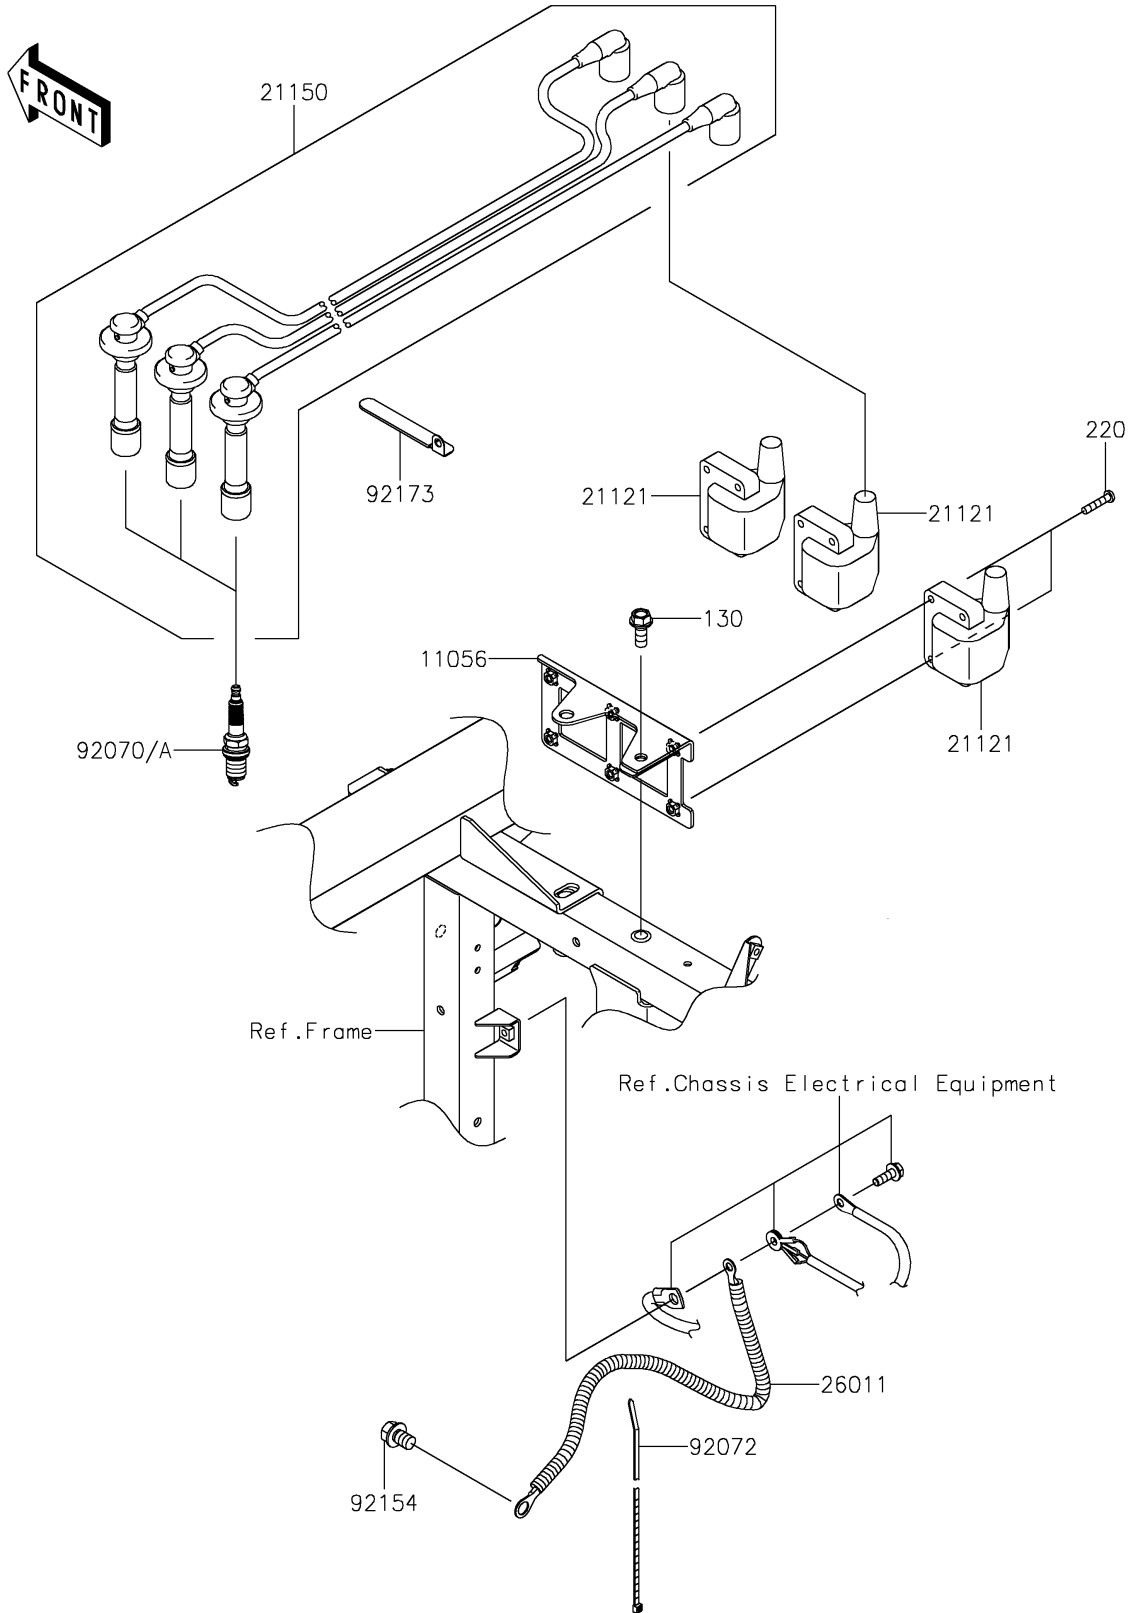

2018 MULE PRO-FX™ EPS LE PARTS DIAGRAM

Ignition System

E1830

2018 MULE PRO-FX™ EPS LE PARTS LIST

Ignition System

ITEM NAME	PART NUMBER	QUANTITY
BRACKET (Ref # 11056)	11056-7248	1
BOLT-FLANGED,8X20 (Ref # 130)	130BA0820	1
COIL-IGNITION (Ref # 21121)	21121-0724	1
CORD-ASSY,HIGH TENSION (Ref # 21150)	21150-0013	1
SCREW-PAN-CROS,5X25 (Ref # 220)	220AA0525	1
WIRE-LEAD (Ref # 26011)	26011-0846	1
PLUG-SPARK,7026(TORCH) (Ref # 92070)	92070-0048	1
PLUG-SPARK,IFR6B11(NGK) (Ref # 92070A)		1
BAND,L=292.1 (Ref # 92072)	92072-3509	1
BOLT,FLANGED,10X14 (Ref # 92154)	92154-1383	1
CLAMP (Ref # 92173)	92173-1056	1