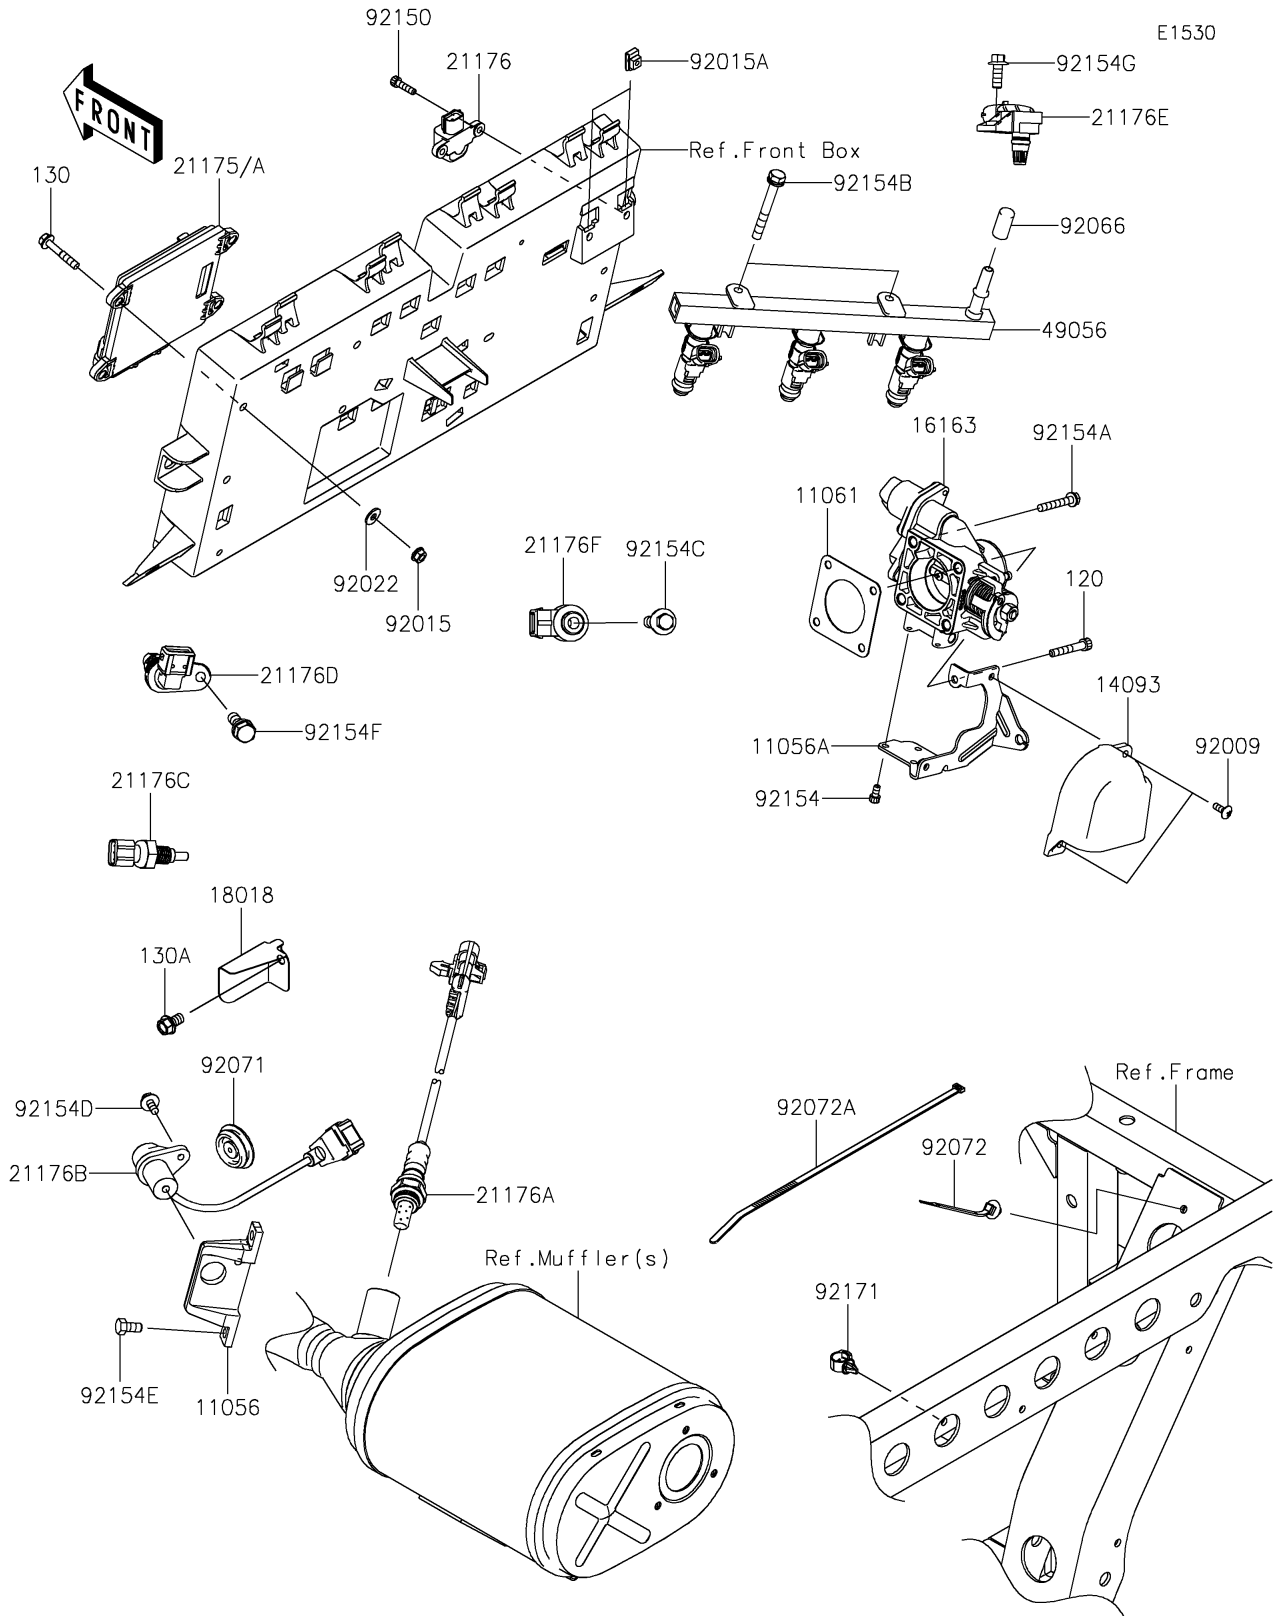

## 2018 MULE PRO-FX™ EPS LE PARTS DIAGRAM

Fuel Injection

## 2018 MULE PRO-FX™ EPS LE PARTS LIST

Fuel Injection

ITEM NAME	PART NUMBER	QUANTITY
BRACKET,CRANKSHAFT POSITION (Ref # 11056)	11056-2680	1
BRACKET,THROTTLE CABLE (Ref # 11056A)	11056-7495	1
GASKET,THROTTLE (Ref # 11061)	11061-0954	1
BOLT-SOCKET,6X40 (Ref # 120)	120CA0640	1
BOLT-FLANGED,6X35 (Ref # 130)	130BA0635	1
BOLT-FLANGED,8X14 (Ref # 130A)	130BA0814	1
COVER,THROTTLE (Ref # 14093)	14093-0043	1
THROTTLE-ASSY (Ref # 16163)	16163-0816	1
PLATE-HEAT GUARD (Ref # 18018)	18018-0049	1
CONTROL UNIT-ELECTRONIC,DFI (Ref # 21175)	21175-1167	1
SENSOR,VEHICLE-DOWN (Ref # 21176)	21176-0026	1
SENSOR,OXYGEN (Ref # 21176A)	21176-0773	1
SENSOR,CRANKSHAFT POSITION (Ref # 21176B)	21176-0795	1
SENSOR,WATER TEMP (Ref # 21176C)	21176-0796	1
SENSOR,CAMSHAFT POSITION (Ref # 21176D)	21176-0797	1
SENSOR,AIR INTAKE TEMP (Ref # 21176E)	21176-0798	1
SENSOR,EXPLOSION (Ref # 21176F)	21176-0799	1
PIPE-INJECTION (Ref # 49056)	49056-0038	1
SCREW,5X14,WHITE (Ref # 92009)	92009-1366	1
NUT,FLANGED,6MM (Ref # 92015)	92015-1367	1
NUT,5MM (Ref # 92015A)	92015-1627	1
WASHER (Ref # 92022)	92022-2247	1
PLUG (Ref # 92066)	92066-0810	1
GROMMET (Ref # 92071)	92071-0730	1
BAND,OS170-FT7(BLACK) (Ref # 92072)	92072-1414	1
BAND,L=292.1 (Ref # 92072A)	92072-3509	1
BOLT,SOCKET,5X20 (Ref # 92150)	92150-1019	1
BOLT,SOCKET,5X10 (Ref # 92154)	92154-1396	1
BOLT,6X38 (Ref # 92154A)	92154-1589	1

## 2018 MULE PRO-FX™ EPS LE PARTS LIST

Fuel Injection

ITEM NAME	PART NUMBER	QUANTITY
BOLT,6X50 (Ref # 92154B)	92154-1591	1
BOLT,FLANGED,8X30 (Ref # 92154C)	92154-1592	1
BOLT,FLANGED,6X12 (Ref # 92154D)	92154-1593	1
BOLT,6X12 (Ref # 92154E)	92154-1594	1
BOLT,8X16 (Ref # 92154F)	92154-1595	1
BOLT,FLANGED,6X16 (Ref # 92154G)	92154-1596	1
CLAMP,13MM DIA. (Ref # 92171)	92171-1415	1
CONTROL UNIT-ELECTRONIC,DFI (Ref # 21175A)	21175-1180	1