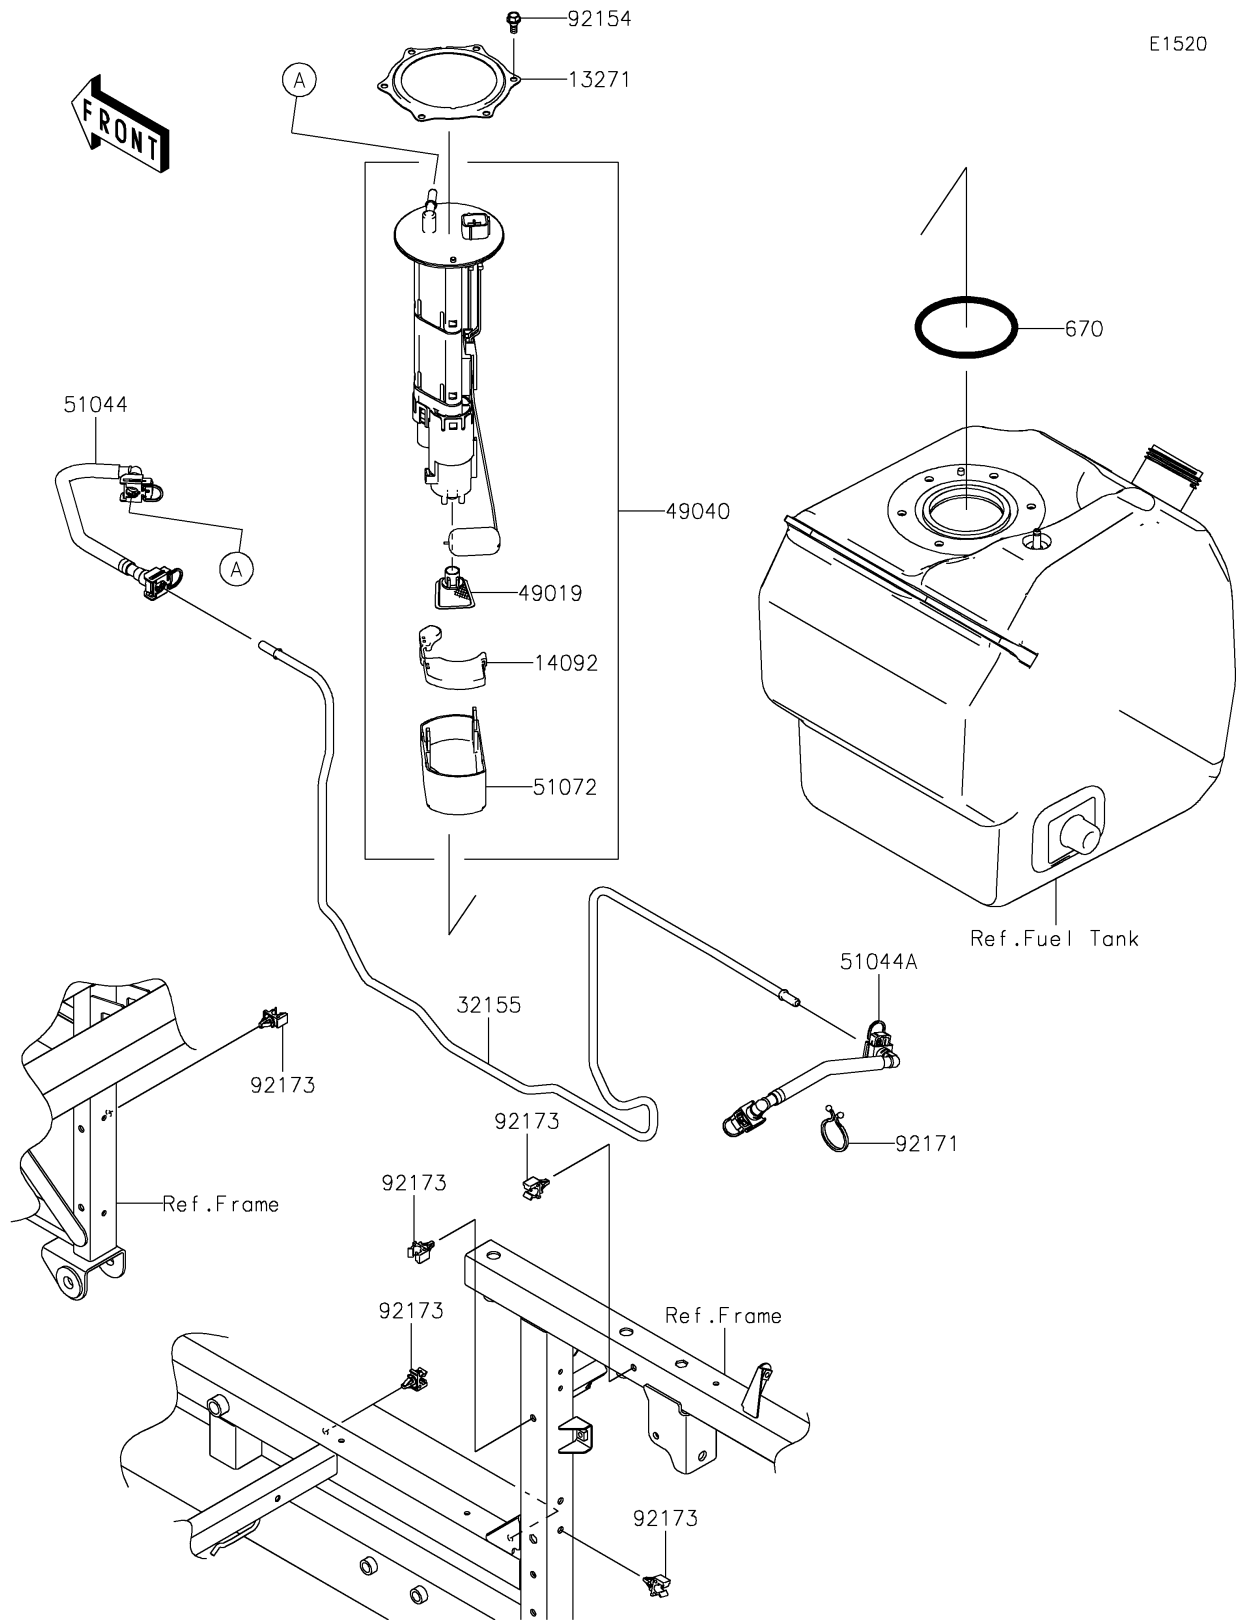

2018 MULE PRO-FX™ EPS LE PARTS DIAGRAM

Fuel Pump

E1520

2018 MULE PRO-FX™ EPS LE PARTS LIST

Fuel Pump

ITEM NAME	PART NUMBER	QUANTITY
PLATE (Ref # 13271)	13271-0980	1
COVER (Ref # 14092)	14092-1044	1
PIPE,FUEL (Ref # 32155)	32155-1619	1
FILTER-FUEL (Ref # 49019)	49019-0013	1
PUMP-FUEL (Ref # 49040)	49040-0733	1
TUBE-ASSY,TANK-PIPE (Ref # 51044)	51044-0833	1
TUBE-ASSY,PIPE-INJECTION PIPE (Ref # 51044A)	51044-0834	1
CHAMBER-FUEL (Ref # 51072)	51072-0003	1
O RING (Ref # 670)	670E5090	1
BOLT,FUEL PUMP (Ref # 92154)	92154-1326	1
CLAMP (Ref # 92171)	92171-0876	1
CLAMP,FUEL PIPE (Ref # 92173)	92173-1213	1