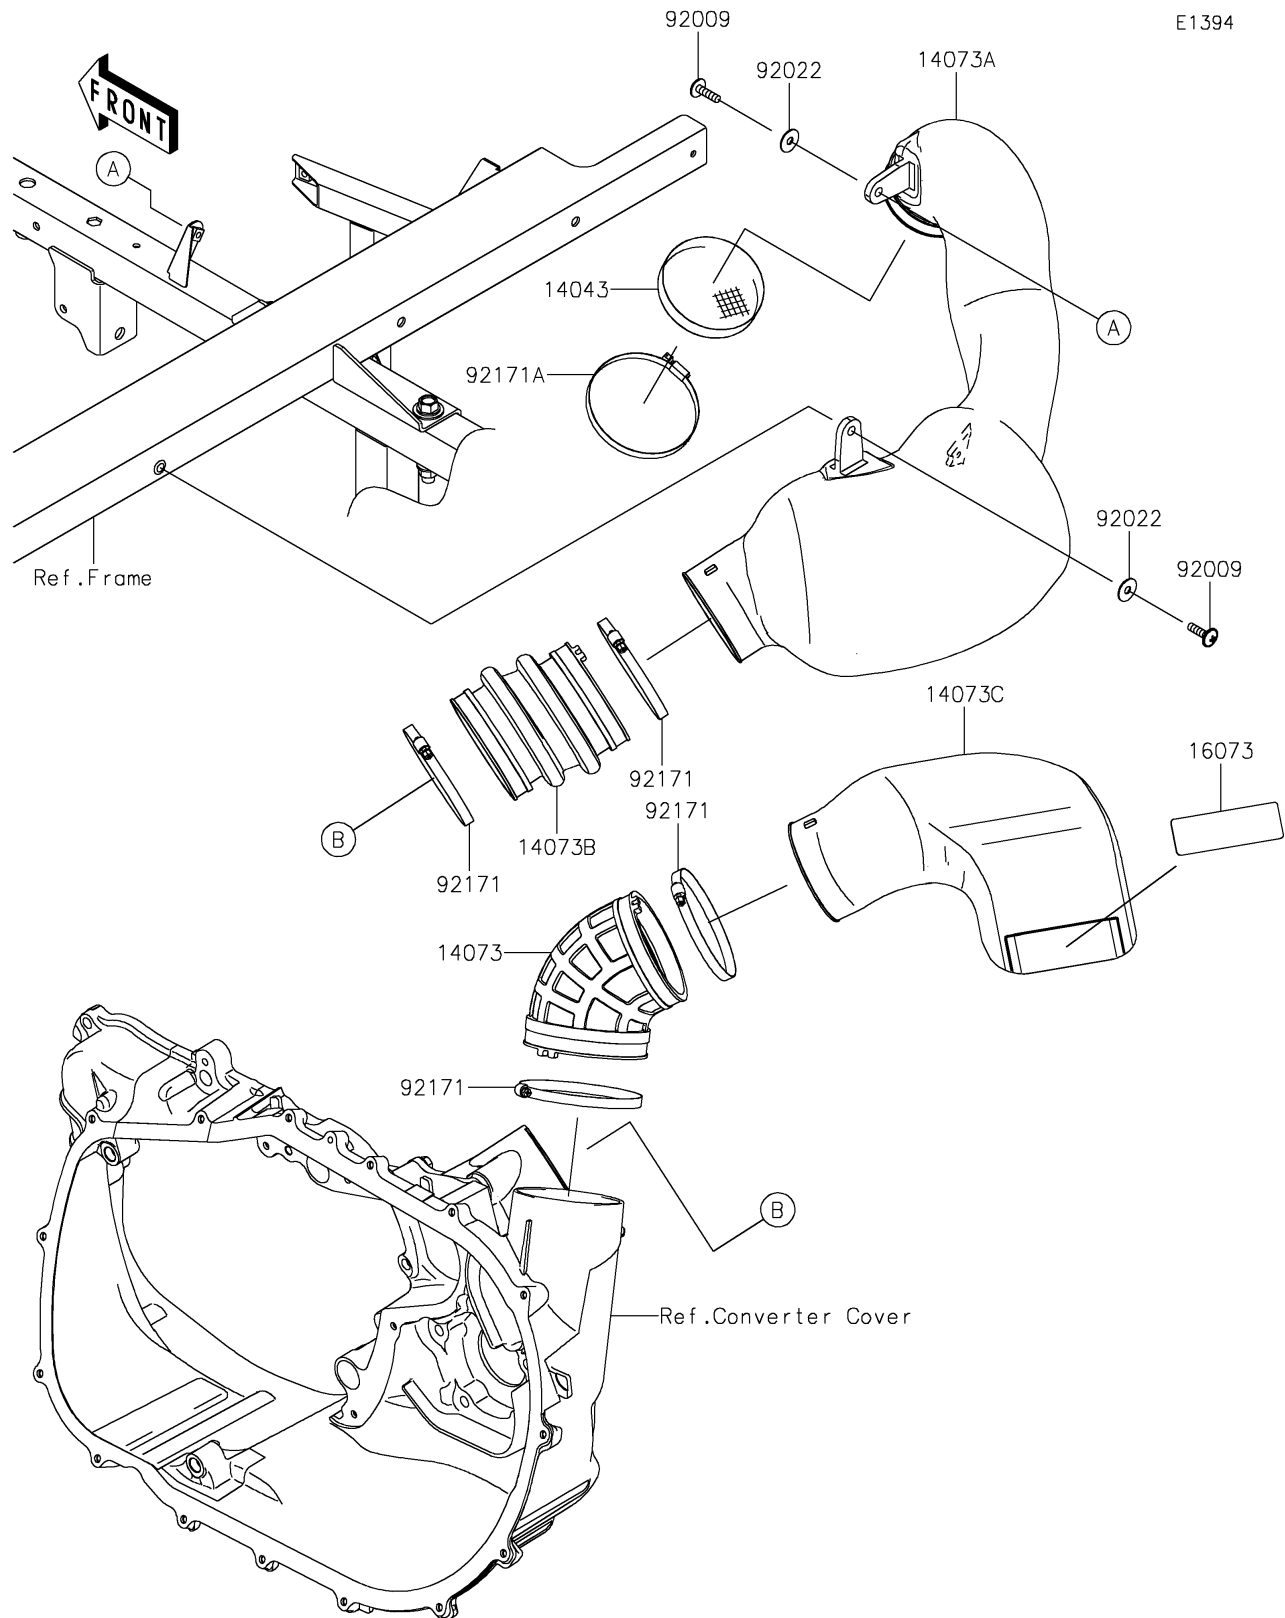

2018 MULE PRO-FX™ EPS LE PARTS DIAGRAM

Air Cleaner-Belt Converter

E1394

2018 MULE PRO-FX™ EPS LE PARTS LIST

Air Cleaner-Belt Converter

ITEM NAME	PART NUMBER	QUANTITY
FILTER (Ref # 14043)	14043-0013	1
DUCT,EXHAUST (Ref # 14073)	14073-0788	1
DUCT,INTAKE (Ref # 14073A)	14073-0789	1
DUCT,INTAKE (Ref # 14073B)	14073-0790	1
DUCT,EXHAUST (Ref # 14073C)	14073-0793	1
INSULATOR (Ref # 16073)	16073-0826	1
SCREW,6X22 (Ref # 92009)	92009-1441	1
WASHER,PLAIN,6.5X20X1 (Ref # 92022)	92022-165	1
CLAMP (Ref # 92171)	92171-1383	1
CLAMP (Ref # 92171A)	92171-3716	1