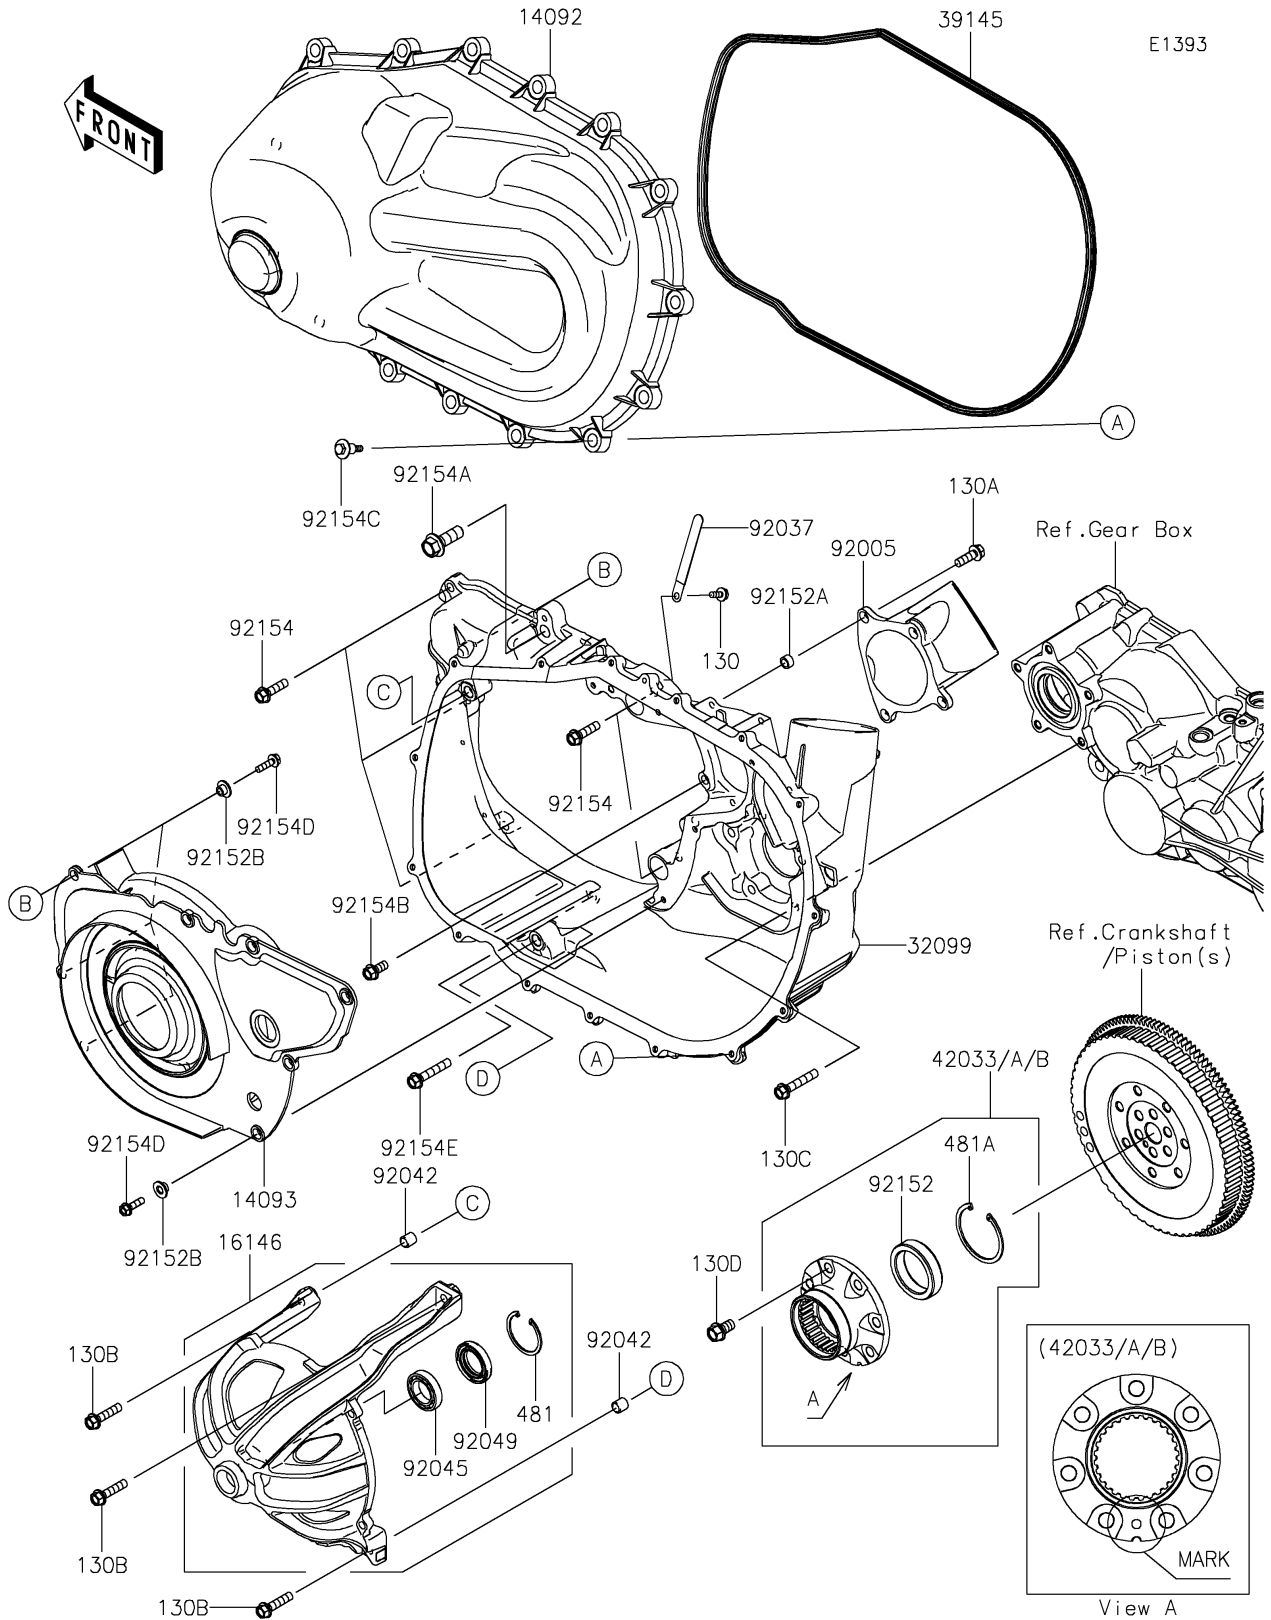

2018 MULE PRO-FX™ EPS LE PARTS DIAGRAM

Converter Cover

2018 MULE PRO-FX™ EPS LE PARTS LIST

Converter Cover

ITEM NAME	PART NUMBER	QUANTITY
BOLT-FLANGED,6X14 (Ref # 130)	130BA0614	1
BOLT-FLANGED,8X25 (Ref # 130A)	130BA0825	1
BOLT-FLANGED,8X35 (Ref # 130B)	130BA0835	1
BOLT-FLANGED,8X45 (Ref # 130C)	130BA0845	1
BOLT-FLANGED,10X18 (Ref # 130D)	130CA1018	1
COVER,CVT (Ref # 14092)	14092-1202	1
COVER (Ref # 14093)	14093-0717	1
COVER-ASSY (Ref # 16146)	16146-0734	1
CASE,CVT (Ref # 32099)	32099-0746	1
TRIM-SEAL (Ref # 39145)	39145-0047	1
COUPLING-ASSY,B MARK,WHITE (Ref # 42033)	42033-0582	1
COUPLING-ASSY,A MARK,BLUE (Ref # 42033A)	42033-0583	1
COUPLING-ASSY,C MARK,YELLOW (Ref # 42033B)	42033-0584	1
CIRCLIP-TYPE-C,45MM (Ref # 481)	481J4500	1
CIRCLIP (Ref # 481A)	481J6200	1
FITTING,INTAKE (Ref # 92005)	92005-0762	1
CLAMP (Ref # 92037)	92037-1993	1
PIN,DOWEL,12X14 (Ref # 92042)	92042-031	1
BEARING-BALL,#6905 (Ref # 92045)	92045-036	1
SEAL-OIL,HTC 28X45X8 (Ref # 92049)	92049-0767	1
COLLAR (Ref # 92152)	92152-1822	1
COLLAR,8.8X12.3X6.9 (Ref # 92152A)	92152-1853	1
COLLAR (Ref # 92152B)	92152-1931	1
BOLT,FLANGED,8X30 (Ref # 92154)	92154-0850	1
BOLT,FLANGED,12X35 (Ref # 92154A)	92154-1337	1
BOLT,FLANGED,8X18 (Ref # 92154B)	92154-1386	1
BOLT,CVT COVER (Ref # 92154C)	92154-1522	1
BOLT,FLANGED,6X22 (Ref # 92154D)	92154-1525	1
BOLT,FLANGED,8X45 (Ref # 92154E)	92154-1526	1