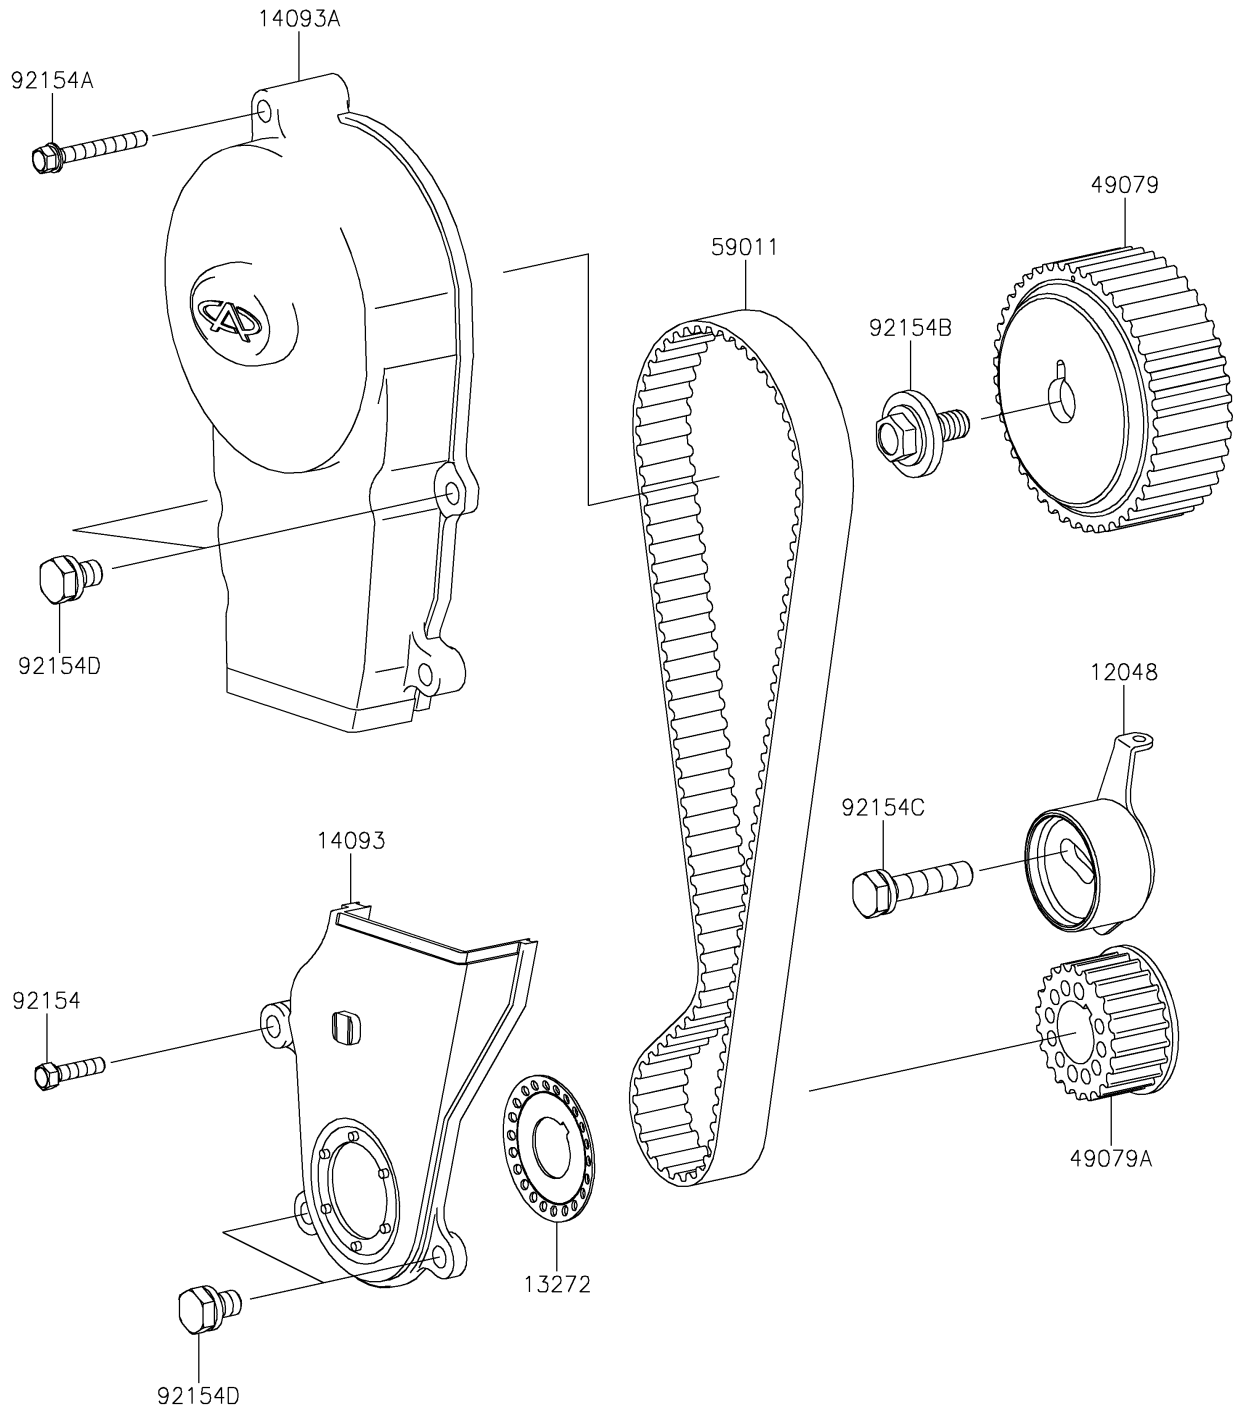

## 2018 MULE PRO-FX™ EPS LE PARTS DIAGRAM

Timing Belt

E1215

## 2018 MULE PRO-FX™ EPS LE PARTS LIST

Timing Belt

ITEM NAME	PART NUMBER	QUANTITY
TENSIONER-ASSY (Ref # 12048)	12048-0093	1
PLATE,TIMING BELT (Ref # 13272)	13272-1872	1
COVER,TIMING BELT,LWR (Ref # 14093)	14093-0200	1
COVER,TIMING BELT,UPP (Ref # 14093A)	14093-0201	1
PULLEY-BELT,CAMSHAFT (Ref # 49079)	49079-0023	1
PULLEY-BELT,CRANKSHAFT (Ref # 49079A)	49079-0024	1
BELT,TIMING (Ref # 59011)	59011-0042	1
BOLT,6X25 (Ref # 92154)	92154-1583	1
BOLT,6X50 (Ref # 92154A)	92154-1591	1
BOLT,FLANGED (Ref # 92154B)	92154-1614	1
BOLT,10X45 (Ref # 92154C)	92154-1615	1
BOLT,6X16 (Ref # 92154D)	92154-1617	1