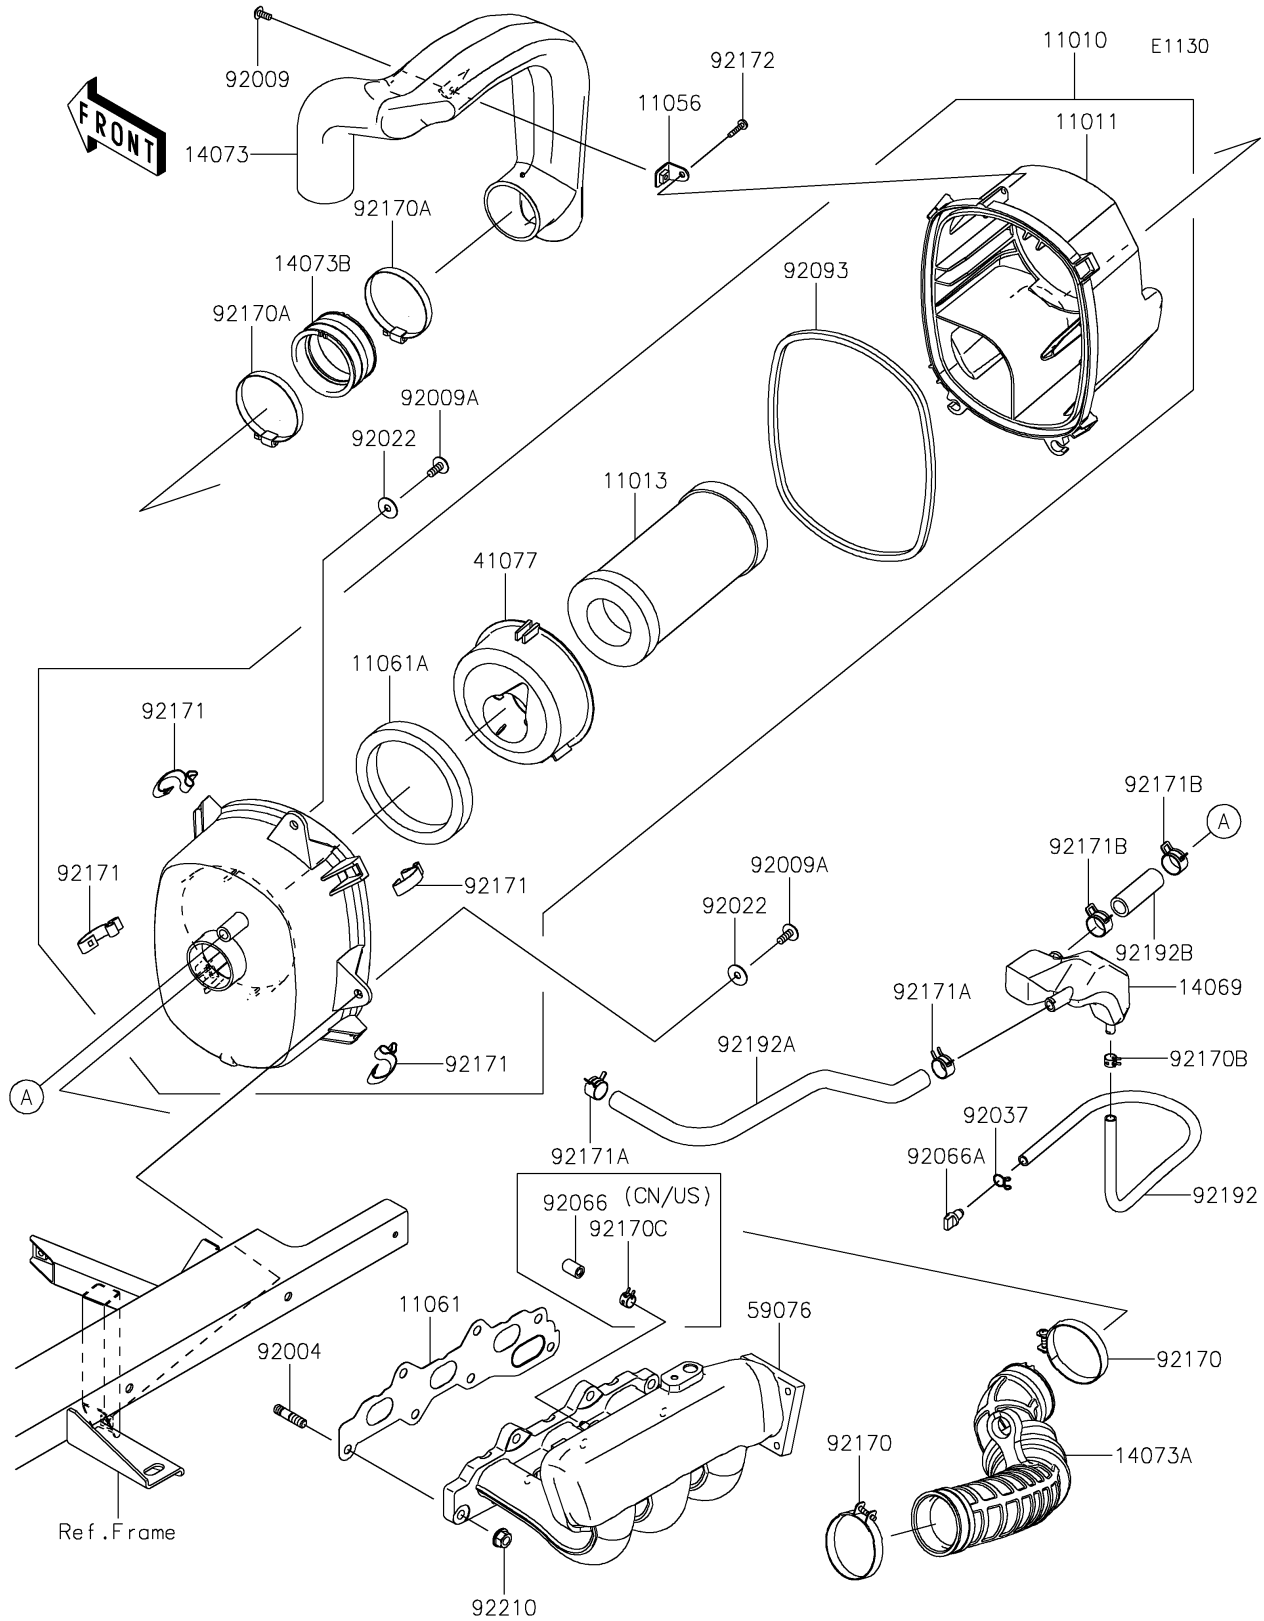

2018 MULE PRO-FX™ EPS LE PARTS DIAGRAM

Air Cleaner

2018 MULE PRO-FX™ EPS LE PARTS LIST

Air Cleaner

ITEM NAME	PART NUMBER	QUANTITY
FILTER-ASSY-AIR (Ref # 11010)	11010-0860	1
CASE-AIR FILTER,UPP (Ref # 11011)	11011-0857	1
ELEMENT-AIR FILTER (Ref # 11013)	11013-1290	1
BRACKET,AIR FILTER (Ref # 11056)	11056-3734	1
GASKET,INTAKE MANIFOLD (Ref # 11061)	11061-0956	1
GASKET,ADAPTER (Ref # 11061A)	11061-0961	1
BREATHER (Ref # 14069)	14069-0020	1
DUCT,INTAKE (Ref # 14073)	14073-0786	1
DUCT,AIR FILTER-THROTTLE (Ref # 14073A)	14073-0787	1
DUCT,JOINT (Ref # 14073B)	14073-1775	1
ADAPTER,ELEMENT (Ref # 41077)	41077-0719	1
MANIFOLD-INTAKE (Ref # 59076)	59076-0017	1
STUD (Ref # 92004)	92004-0734	1
SCREW,5X12 (Ref # 92009)	92009-1154	1
SCREW,6X16 (Ref # 92009A)	92009-1621	1
WASHER,PLAIN,6.5X20X1 (Ref # 92022)	92022-165	1
CLAMP,TUBE (Ref # 92037)	92037-147	1
PLUG (Ref # 92066)	92066-0862	1
PLUG,DRAIN (Ref # 92066A)	92066-1211	1
SEAL,AIR FILTER (Ref # 92093)	92093-0607	1
CLAMP (Ref # 92170)	92170-1448	1
CLAMP (Ref # 92170A)	92170-1764	1
CLAMP (Ref # 92170B)	92170-2042	1
CLAMP (Ref # 92171)	92171-0225	1
CLAMP (Ref # 92171A)	92171-0533	1
CLAMP (Ref # 92171B)	92171-1277	1
SCREW,TAPPING,5X20 (Ref # 92172)	92172-0009	1
TUBE,7X10X500 (Ref # 92192)	92192-0156	1
TUBE,ENGINE-CATCH TANK (Ref # 92192A)	92192-1339	1

2018 MULE PRO-FX™ EPS LE PARTS LIST

Air Cleaner

ITEM NAME	PART NUMBER	QUANTITY
TUBE,AIR FILTER-CATCH TANK (Ref # 92192B)	92192-1438	1
NUT (Ref # 92210)	92210-0944	1
CLAMP (Ref # 92170C)	92170-2043	1