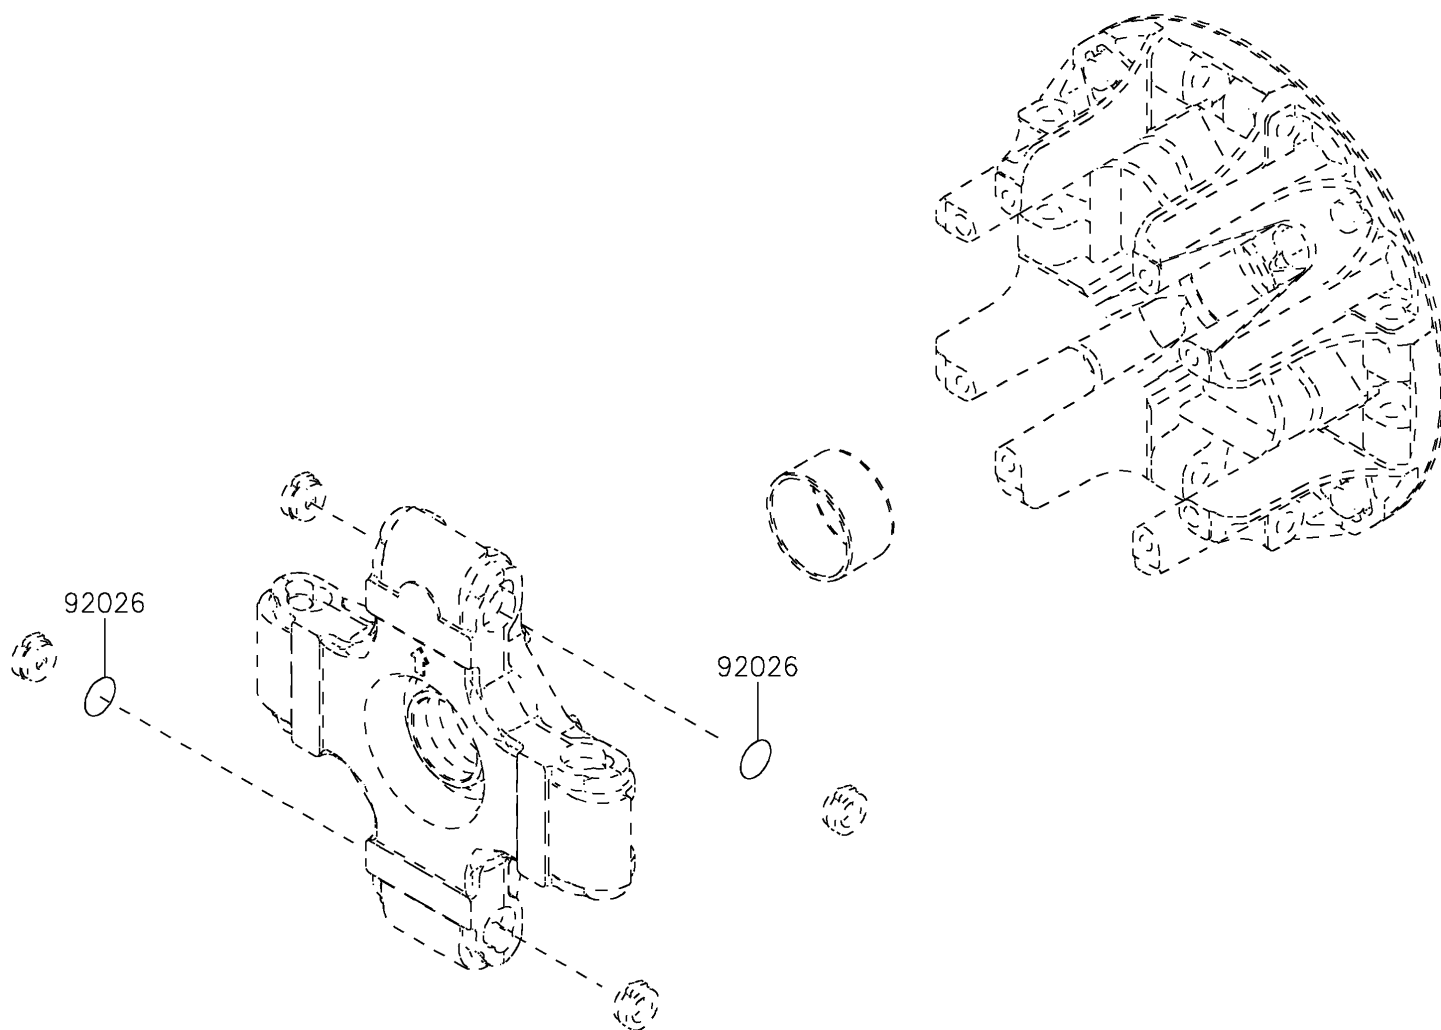

## 2018 MULE PRO-FX™ PARTS DIAGRAM

Optional Parts

F2890

(Ref. Drive Converter)

## 2018 MULE PRO-FX™ PARTS LIST

Optional Parts

ITEM NAME	PART NUMBER	QUANTITY
SPACER,T=0.1 (Ref # 92026)	92026-0038	1