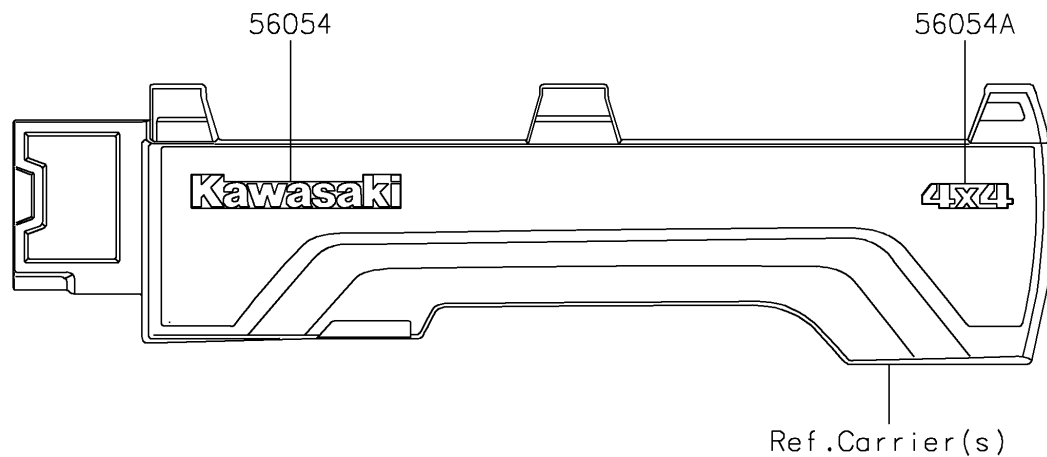

## 2018 MULE PRO-FX™ PARTS DIAGRAM

Decals

F2861

## 2018 MULE PRO-FX™ PARTS LIST

Decals

ITEM NAME	PART NUMBER	QUANTITY
MARK,CARRIER,KAWASAKI (Ref # 56054)	56054-1530	1
MARK,SIDE PLATE,4X4 (Ref # 56054A)	56054-1809	1
MARK,FR FENDER,MULE PRO-FX (Ref # 56054B)	56054-1823	1