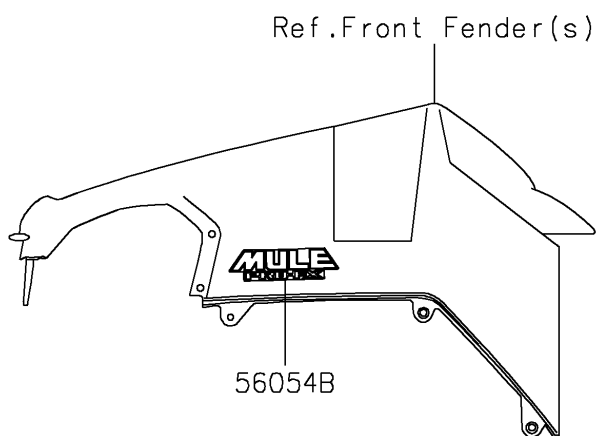

## 2018 MULE PRO-FX™ PARTS DIAGRAM

Decals

F2861

## 2018 MULE PRO-FX™ PARTS LIST

Decals

ITEM NAME	PART NUMBER	QUANTITY
MARK,CARRIER,KAWASAKI (Ref # 56054)	56054-1530	1
MARK,SIDE PLATE,4X4 (Ref # 56054A)	56054-1809	1
MARK,FR FENDER,MULE PRO-FX (Ref # 56054B)	56054-1823	1