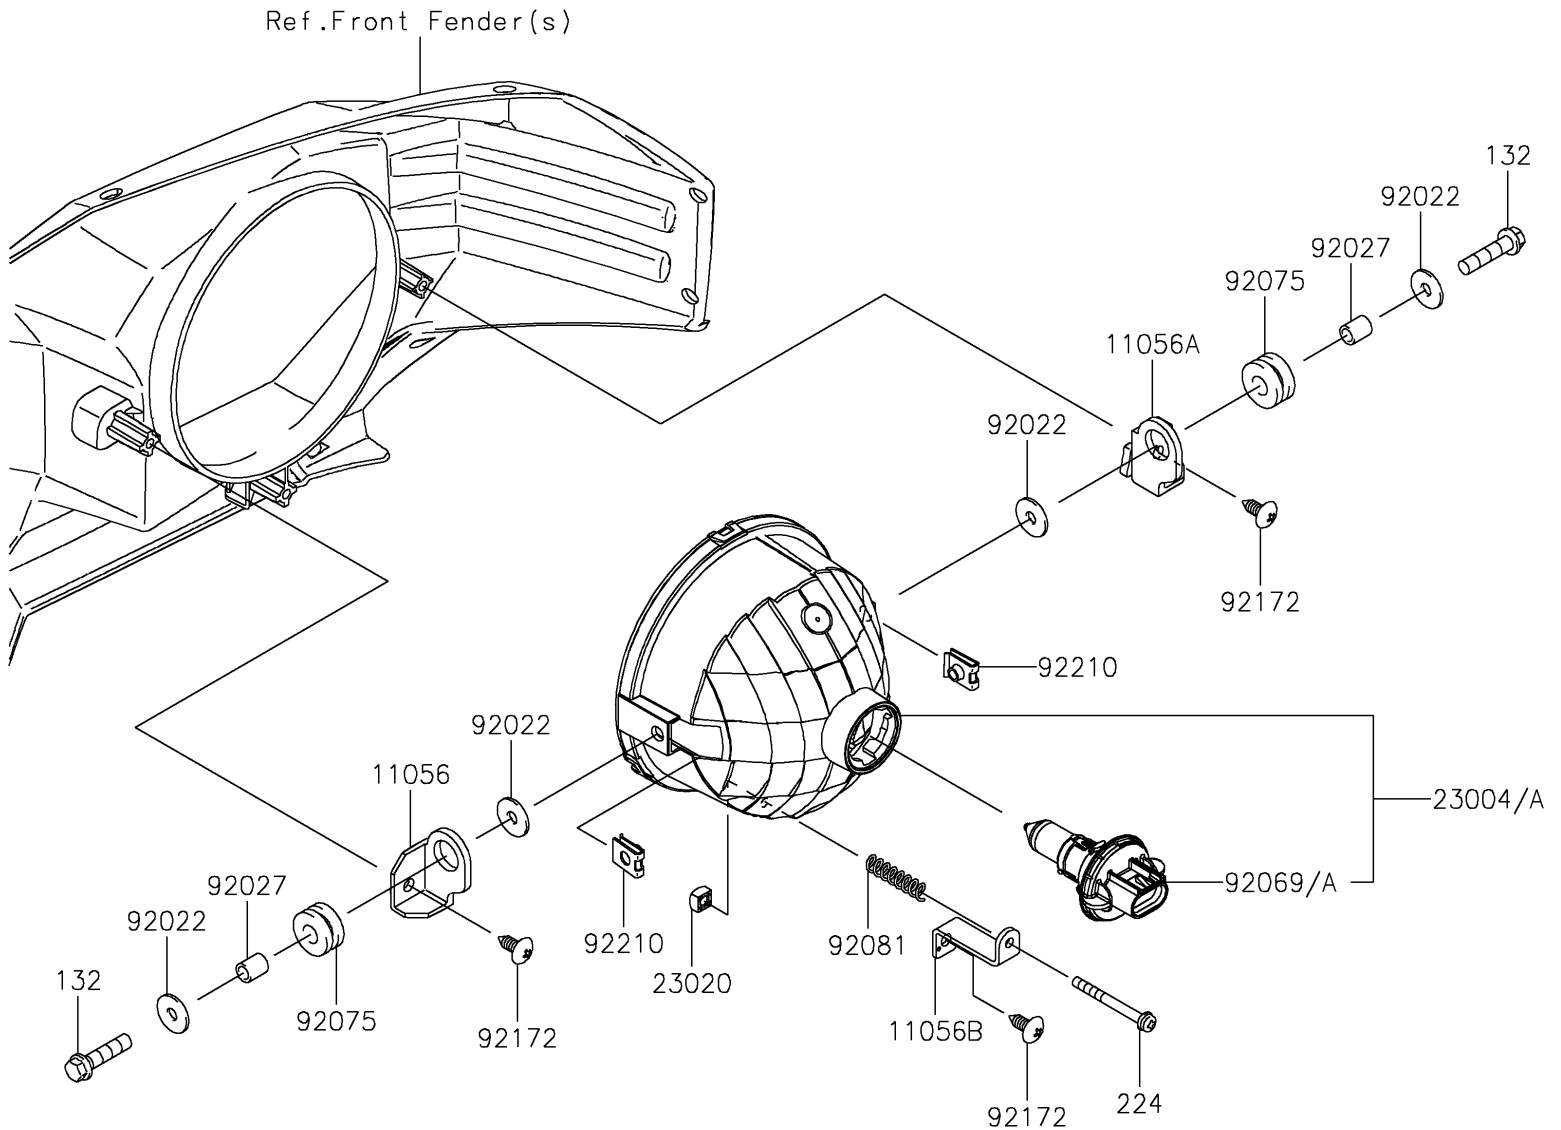

2018 MULE PRO-FX™ PARTS DIAGRAM

Headlight(s)

F2710

2018 MULE PRO-FX™ PARTS LIST

Headlight(s)

ITEM NAME	PART NUMBER	QUANTITY
BRACKET,LH (Ref # 11056)	11056-2931	1
BRACKET,RH (Ref # 11056A)	11056-2932	1
BRACKET (Ref # 11056B)	11056-2933	1
BOLT-FLANGED-SMALL,6X25 (Ref # 132)	132BA0625	1
SCREW-PAN-WP-CROS (Ref # 224)	224AA0440	1
LAMP-HEAD (Ref # 23004)	23004-0339	1
NUT,4MM,FOCUS ADJUST (Ref # 23020)	23020-018	1
WASHER,6.5X20X1.6 (Ref # 92022)	92022-125	1
COLLAR,6.8X10X12 (Ref # 92027)	92027-162	1
BULB,H13-12-8V (Ref # 92069)	92069-0082	1
DAMPER,10X24X12 (Ref # 92075)	92075-1690	1
SPRING,FOCUS ADJUST (Ref # 92081)	92081-1896	1
SCREW,6X16 (Ref # 92172)	92172-0284	1
NUT (Ref # 92210)	92210-1125	1