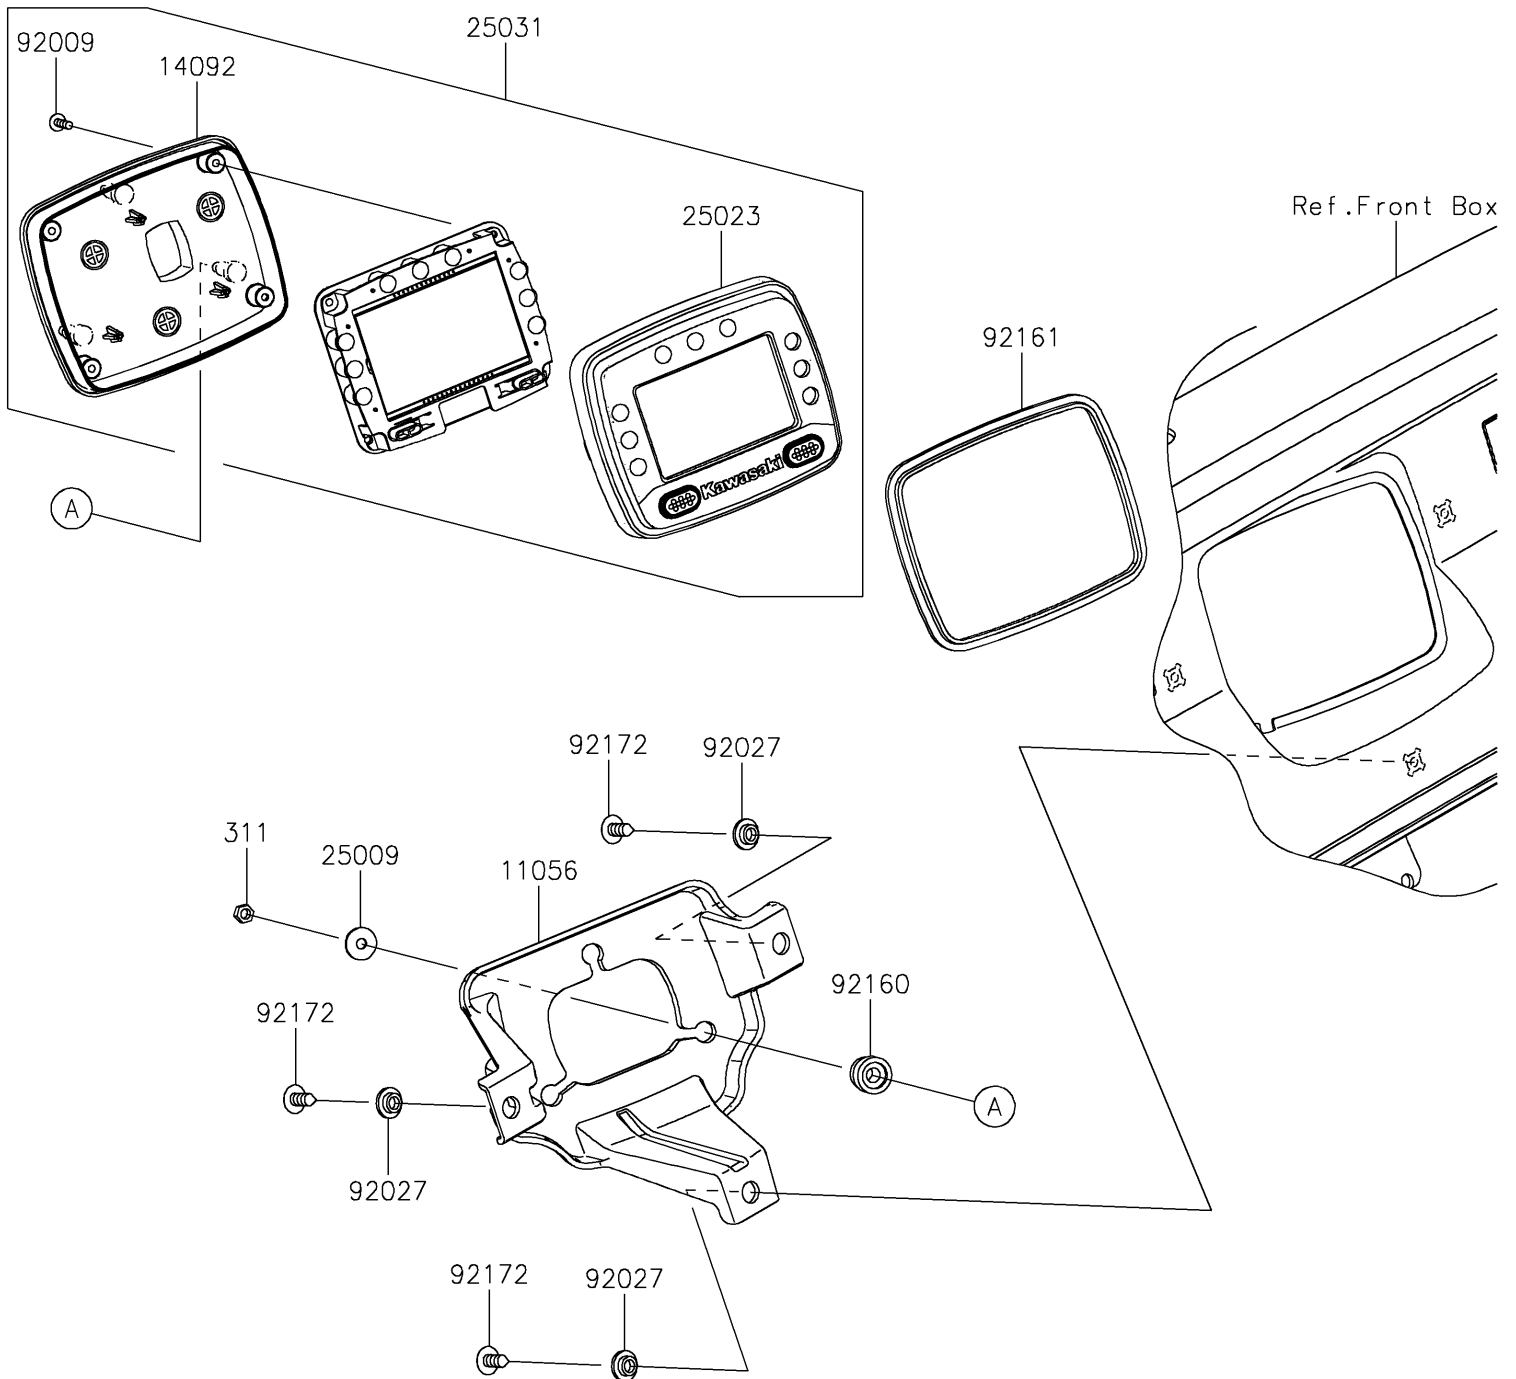

2018 MULE PRO-FX™ PARTS DIAGRAM

Meter(s)

F2530

2018 MULE PRO-FX™ PARTS LIST

Meter(s)

ITEM NAME	PART NUMBER	QUANTITY
BRACKET,METER (Ref # 11056)	11056-2956	1
COVER,METER,LWR (Ref # 14092)	14092-0834	1
WASHER,5.2X16X1.2 (Ref # 25009)	25009-004	1
COVER-METER CASE,UPP (Ref # 25023)	25023-0075	1
METER-ASSY,LCD (Ref # 25031)	25031-0700	1
NUT-HEX,5MM (Ref # 311)	311AB0500	1
SCREW,TAPPING,3X12 (Ref # 92009)	92009-1255	1
COLLAR,L=4.6 (Ref # 92027)	92027-1168	1
DAMPER (Ref # 92160)	92160-1460	1
DAMPER,METER (Ref # 92161)	92161-0906	1
SCREW,6X16 (Ref # 92172)	92172-0284	1