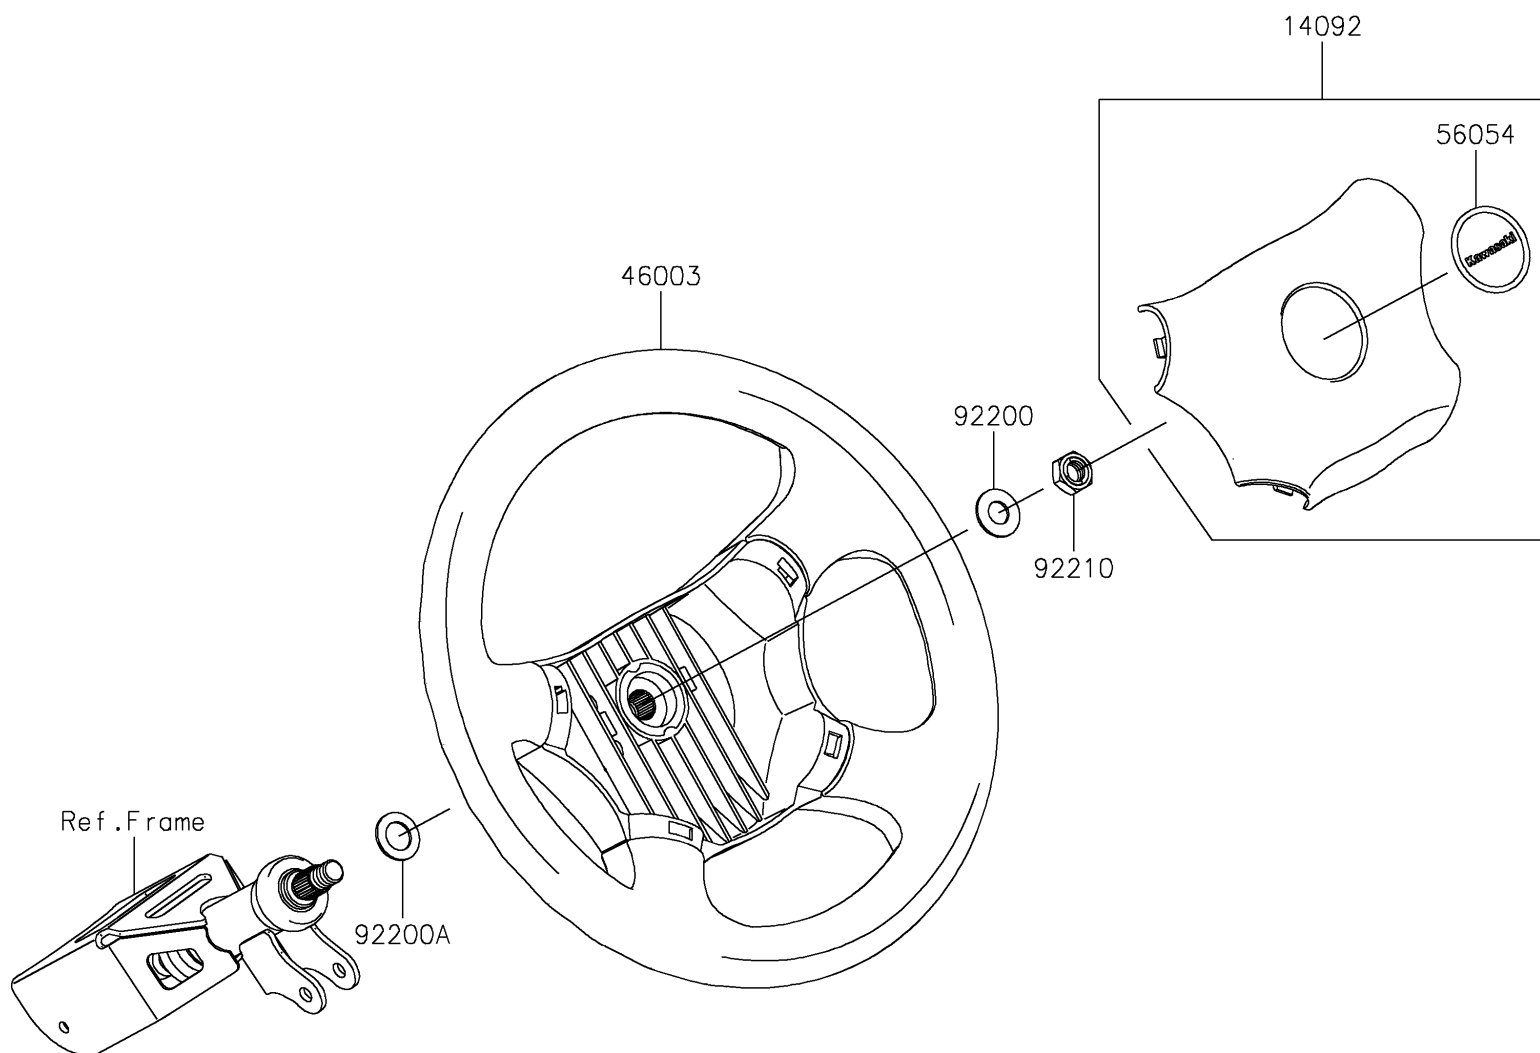

2018 MULE PRO-FX™ PARTS DIAGRAM

Steering Wheel

F2311

2018 MULE PRO-FX™ PARTS LIST

Steering Wheel

ITEM NAME	PART NUMBER	QUANTITY
COVER,HORN SWITCH (Ref # 14092)	14092-1029	1
HANDLE (Ref # 46003)	46003-0595	1
MARK,CENTER LOGO,KAWASAKI (Ref # 56054)	56054-1188	1
WASHER,12.1X25X1.6 (Ref # 92200)	92200-0455	1
WASHER,15X25X1.6 (Ref # 92200A)	92200-0460	1
NUT,LOCK,12MM (Ref # 92210)	92210-1249	1