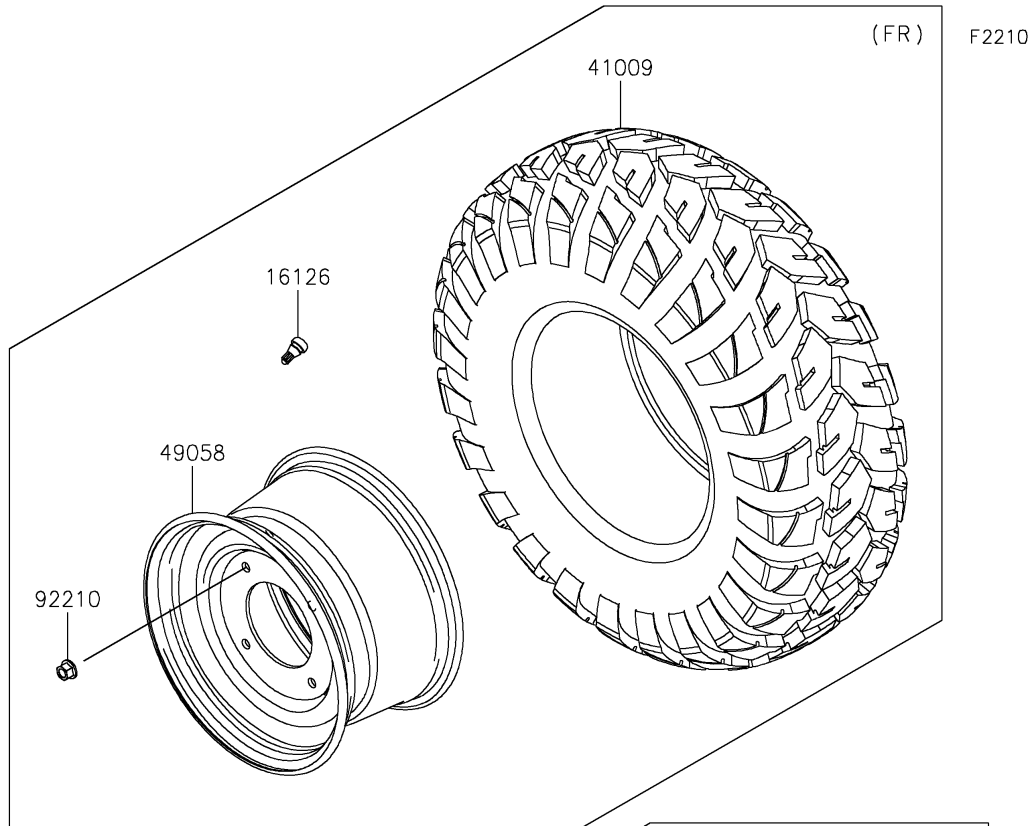

2018 MULE PRO-FX™ PARTS DIAGRAM

Wheels/Tires

2018 MULE PRO-FX™ PARTS LIST

Wheels/Tires

ITEM NAME	PART NUMBER	QUANTITY
VALVE (Ref # 16126)	16126-4001	1
TIRE,FR,26X9.00R12 4PR,FRONTIER (Ref # 41009)	41009-0567	1
TIRE,RR,26X11.00R12 4PR,FRONTIER (Ref # 41009A)	41009-0568	1
WHEEL,FR,12X7.0AT,F.S.BLACK (Ref # 49058)	49058-0608-397	1
WHEEL,RR,12X8.0AT,F.S.BLACK (Ref # 49058A)	49058-0611-397	1
WASHER,12.1X26X2.3 (Ref # 92200)	92200-0930	1
NUT,12MM (Ref # 92210)	92210-0603	1