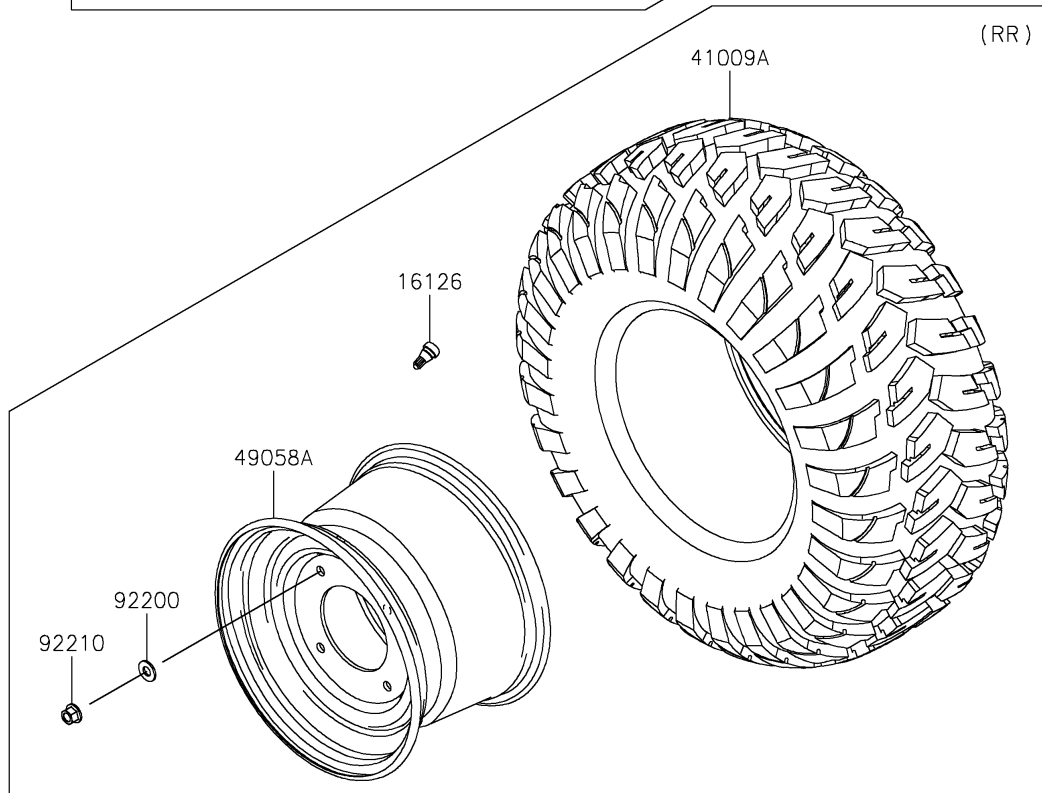

2018 MULE PRO-FX™ PARTS DIAGRAM

Wheels/Tires

2018 MULE PRO-FX™ PARTS LIST

Wheels/Tires

ITEM NAME	PART NUMBER	QUANTITY
VALVE (Ref # 16126)	16126-4001	1
TIRE,FR,26X9.00R12 4PR,FRONTIER (Ref # 41009)	41009-0567	1
TIRE,RR,26X11.00R12 4PR,FRONTIER (Ref # 41009A)	41009-0568	1
WHEEL,FR,12X7.0AT,F.S.BLACK (Ref # 49058)	49058-0608-397	1
WHEEL,RR,12X8.0AT,F.S.BLACK (Ref # 49058A)	49058-0611-397	1
WASHER,12.1X26X2.3 (Ref # 92200)	92200-0930	1
NUT,12MM (Ref # 92210)	92210-0603	1