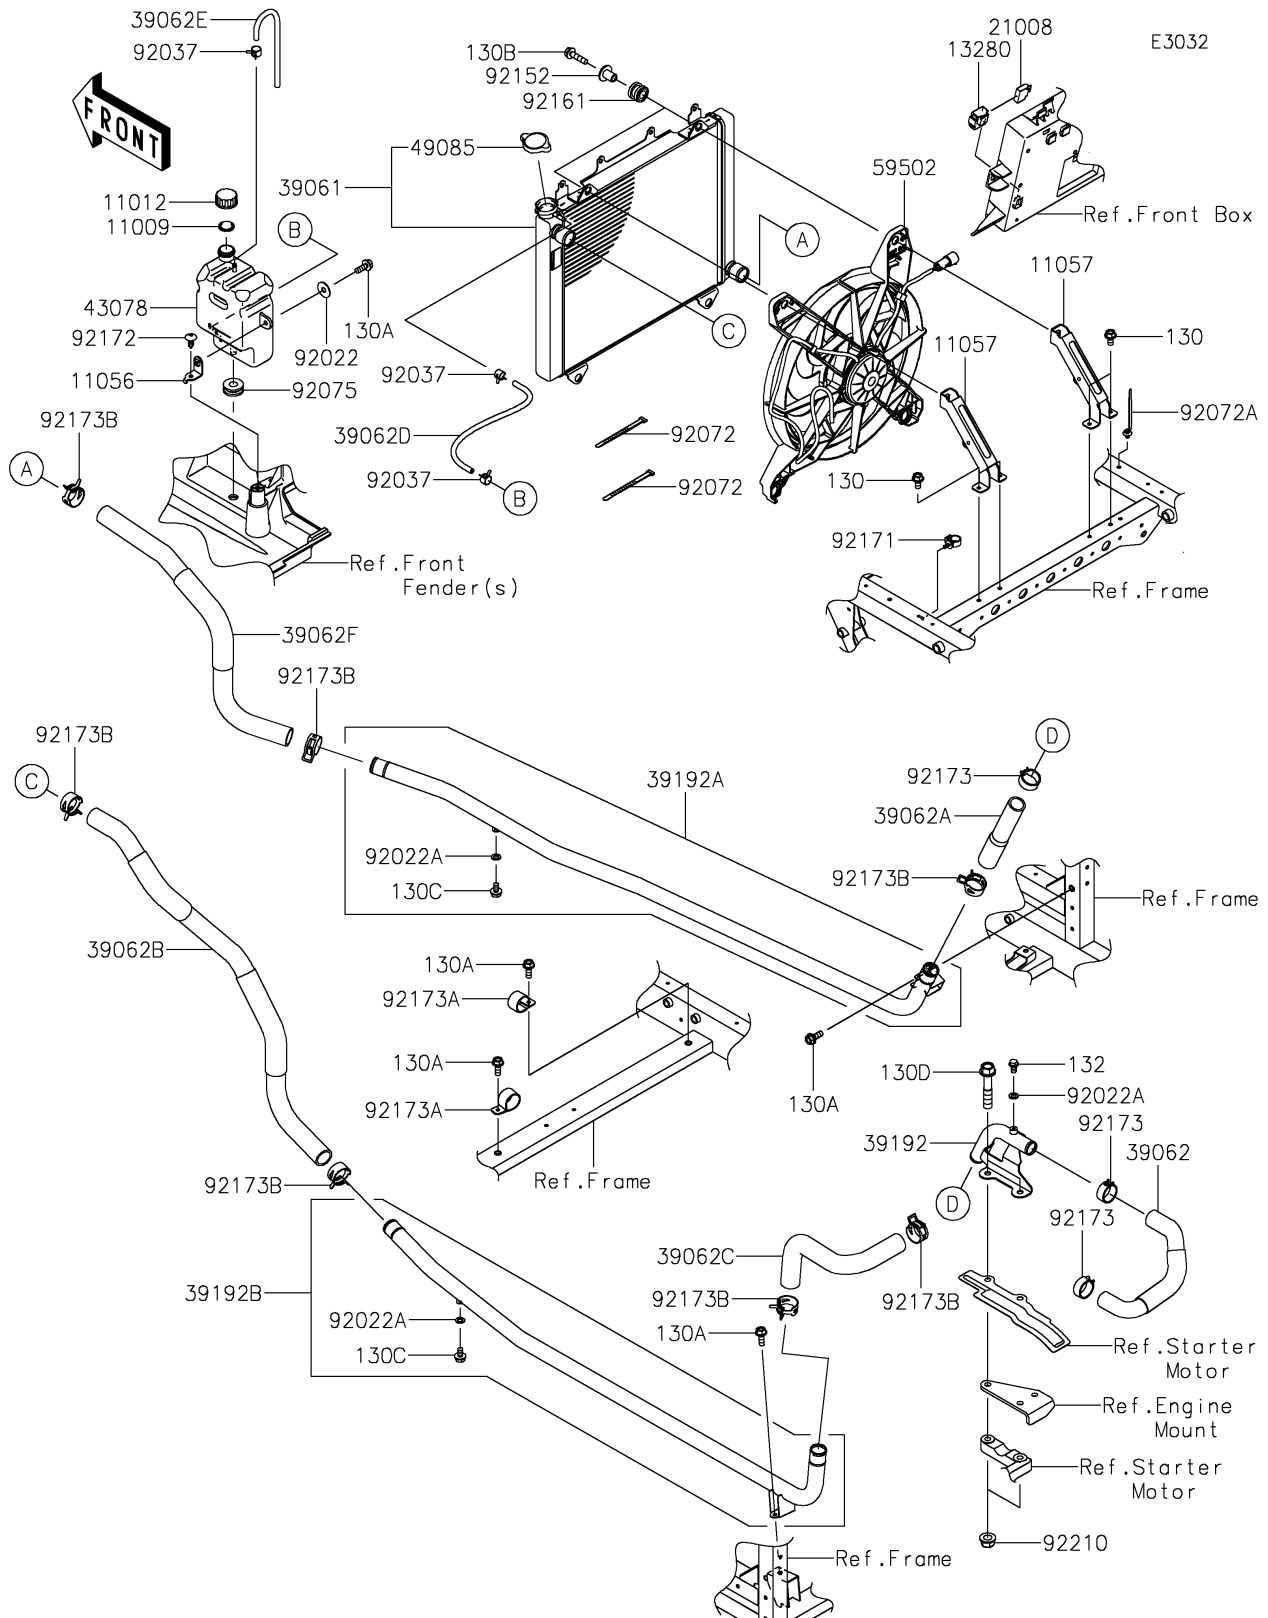

2018 MULE PRO-FX™ PARTS DIAGRAM

Radiator

2018 MULE PRO-FX™ PARTS LIST

Radiator

ITEM NAME	PART NUMBER	QUANTITY
GASKET,RESERVOIR TANK CAP (Ref # 11009)	11009-1145	1
CAP (Ref # 11012)	11012-1084	1
BRACKET,RESERVOIR (Ref # 11056)	11056-3856	1
BRACKET,RADIATOR (Ref # 11057)	11057-0774	1
BOLT-FLANGED,6X12 (Ref # 130)	130BA0612	1
BOLT-FLANGED,6X16 (Ref # 130A)	130BA0616	1
BOLT-FLANGED,6X25 (Ref # 130B)	130BA0625	1
BOLT-FLANGED,6X10 (Ref # 130C)	130BB0610	1
BOLT-FLANGED,10X50 (Ref # 130D)	130CA1050	1
BOLT-FLANGED-SMALL,6X10 (Ref # 132)	132BA0610	1
HOLDER,BREAKER (Ref # 13280)	13280-0898	1
BREAKER,RAD. FAN,20A (Ref # 21008)	21008-0011	1
RADIATOR-ASSY (Ref # 39061)	39061-0706	1
HOSE-COOLING (Ref # 39062)	39062-0647	1
HOSE-COOLING,ENGINE IN (Ref # 39062A)	39062-0648	1
HOSE-COOLING,RADIATOR IN (Ref # 39062B)	39062-0650	1
HOSE-COOLING,ENGINE OUT (Ref # 39062C)	39062-0651	1
HOSE-COOLING,RAD.-RESERVOIR (Ref # 39062D)	39062-0657	1
HOSE-COOLING,OVER FLOW (Ref # 39062E)	39062-0696	1
HOSE-COOLING,RADIATOR OUT (Ref # 39062F)	39062-0777	1
PIPE-WATER (Ref # 39192)	39192-0573	1
PIPE-WATER,RH (Ref # 39192A)	39192-0574	1
PIPE-WATER,LH (Ref # 39192B)	39192-0575	1
RESERVOIR (Ref # 43078)	43078-0571	1
CAP-ASSY-PRESSURE (Ref # 49085)	49085-0005	1
FAN-ASSY (Ref # 59502)	59502-0609	1
WASHER,PLAIN,6.5X20X1 (Ref # 92022)	92022-165	1
WASHER,6.2X11X1 (Ref # 92022A)	92022-304	1
CLAMP,TUBE (Ref # 92037)	92037-1461	1

2018 MULE PRO-FX™ PARTS LIST

Radiator

ITEM NAME	PART NUMBER	QUANTITY
BAND,L=123 (Ref # 92072)	92072-030	1
BAND,OS170-FT7(BLACK) (Ref # 92072A)	92072-1414	1
DAMPER (Ref # 92075)	92075-1185	1
COLLAR (Ref # 92152)	92152-1512	1
DAMPER (Ref # 92161)	92161-1349	1
CLAMP (Ref # 92171)	92171-0453	1
SCREW,6X16 (Ref # 92172)	92172-0284	1
CLAMP (Ref # 92173)	92173-0072	1
CLAMP (Ref # 92173A)	92173-1204	1
CLAMP,28.6MM (Ref # 92173B)	92173-1205	1
NUT,LOCK,FLANGED,10MM (Ref # 92210)	92210-0276	1