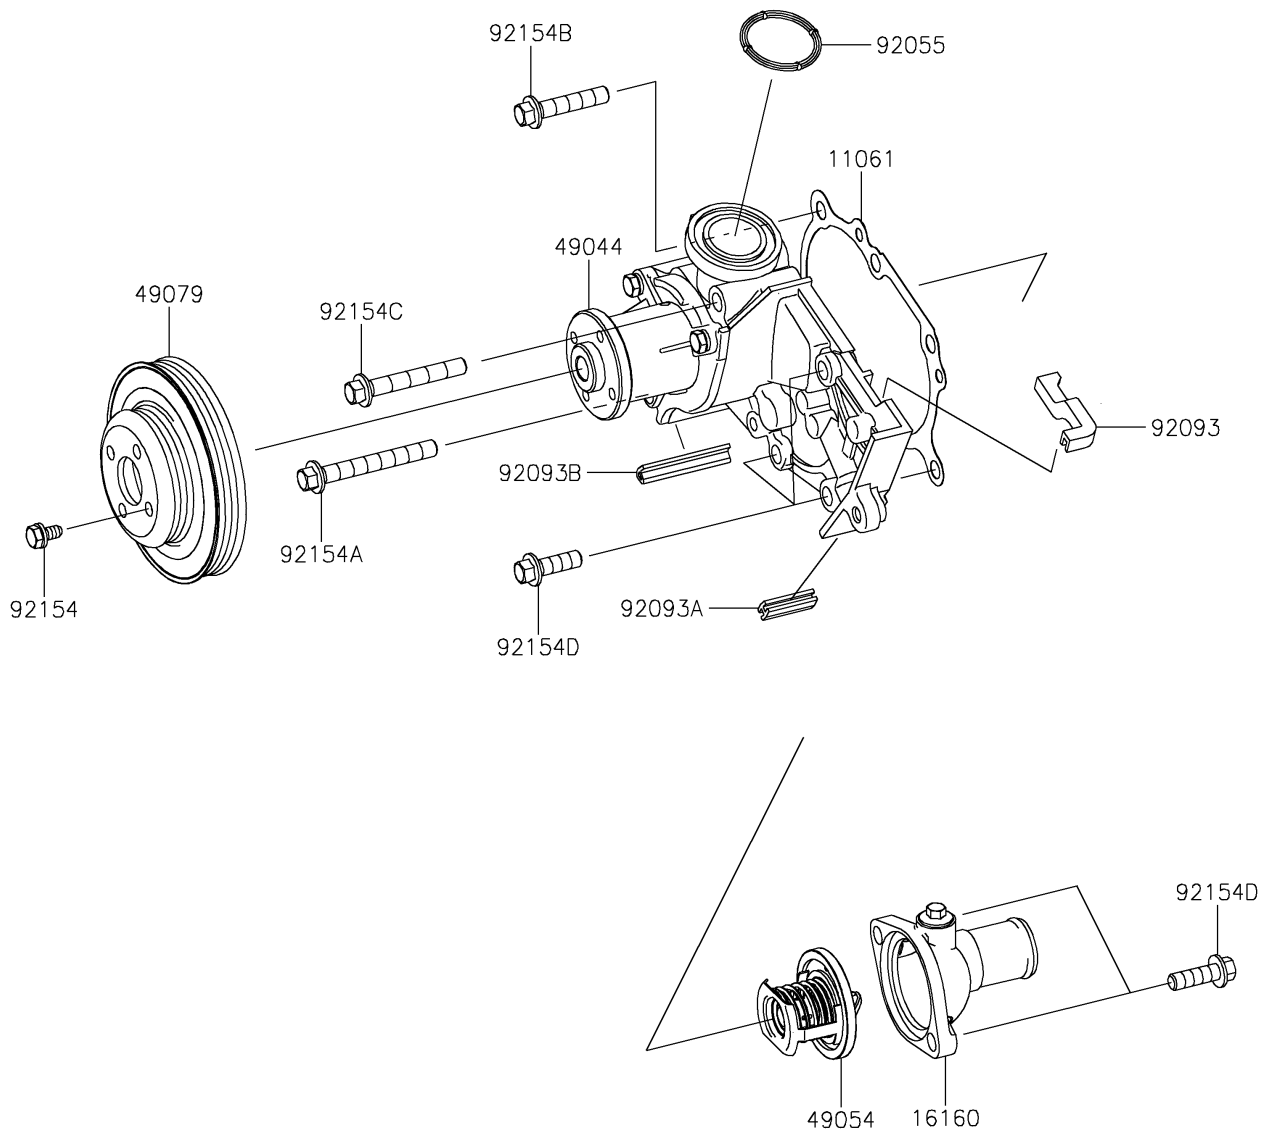

2018 MULE PRO-FX™ PARTS DIAGRAM

Water Pump

E3031

2018 MULE PRO-FX™ PARTS LIST

Water Pump

ITEM NAME	PART NUMBER	QUANTITY
GASKET,WATER PUMP (Ref # 11061)	11061-0955	1
BODY,THERMOSTAT HOUSING (Ref # 16160)	16160-0744	1
PUMP-WATER (Ref # 49044)	49044-0014	1
THERMOSTAT (Ref # 49054)	49054-0007	1
PULLEY-BELT (Ref # 49079)	49079-0022	1
RING-O (Ref # 92055)	92055-0825	1
SEAL (Ref # 92093)	92093-0638	1
SEAL (Ref # 92093A)	92093-0639	1
SEAL (Ref # 92093B)	92093-0640	1
BOLT,6X12 (Ref # 92154)	92154-1598	1
BOLT,FLANGED,8X65 (Ref # 92154A)	92154-1599	1
BOLT,FLANGED,8X40 (Ref # 92154B)	92154-1600	1
BOLT,FLANGED,8X55 (Ref # 92154C)	92154-1601	1
BOLT,FLANGED,8X25 (Ref # 92154D)	92154-1602	1