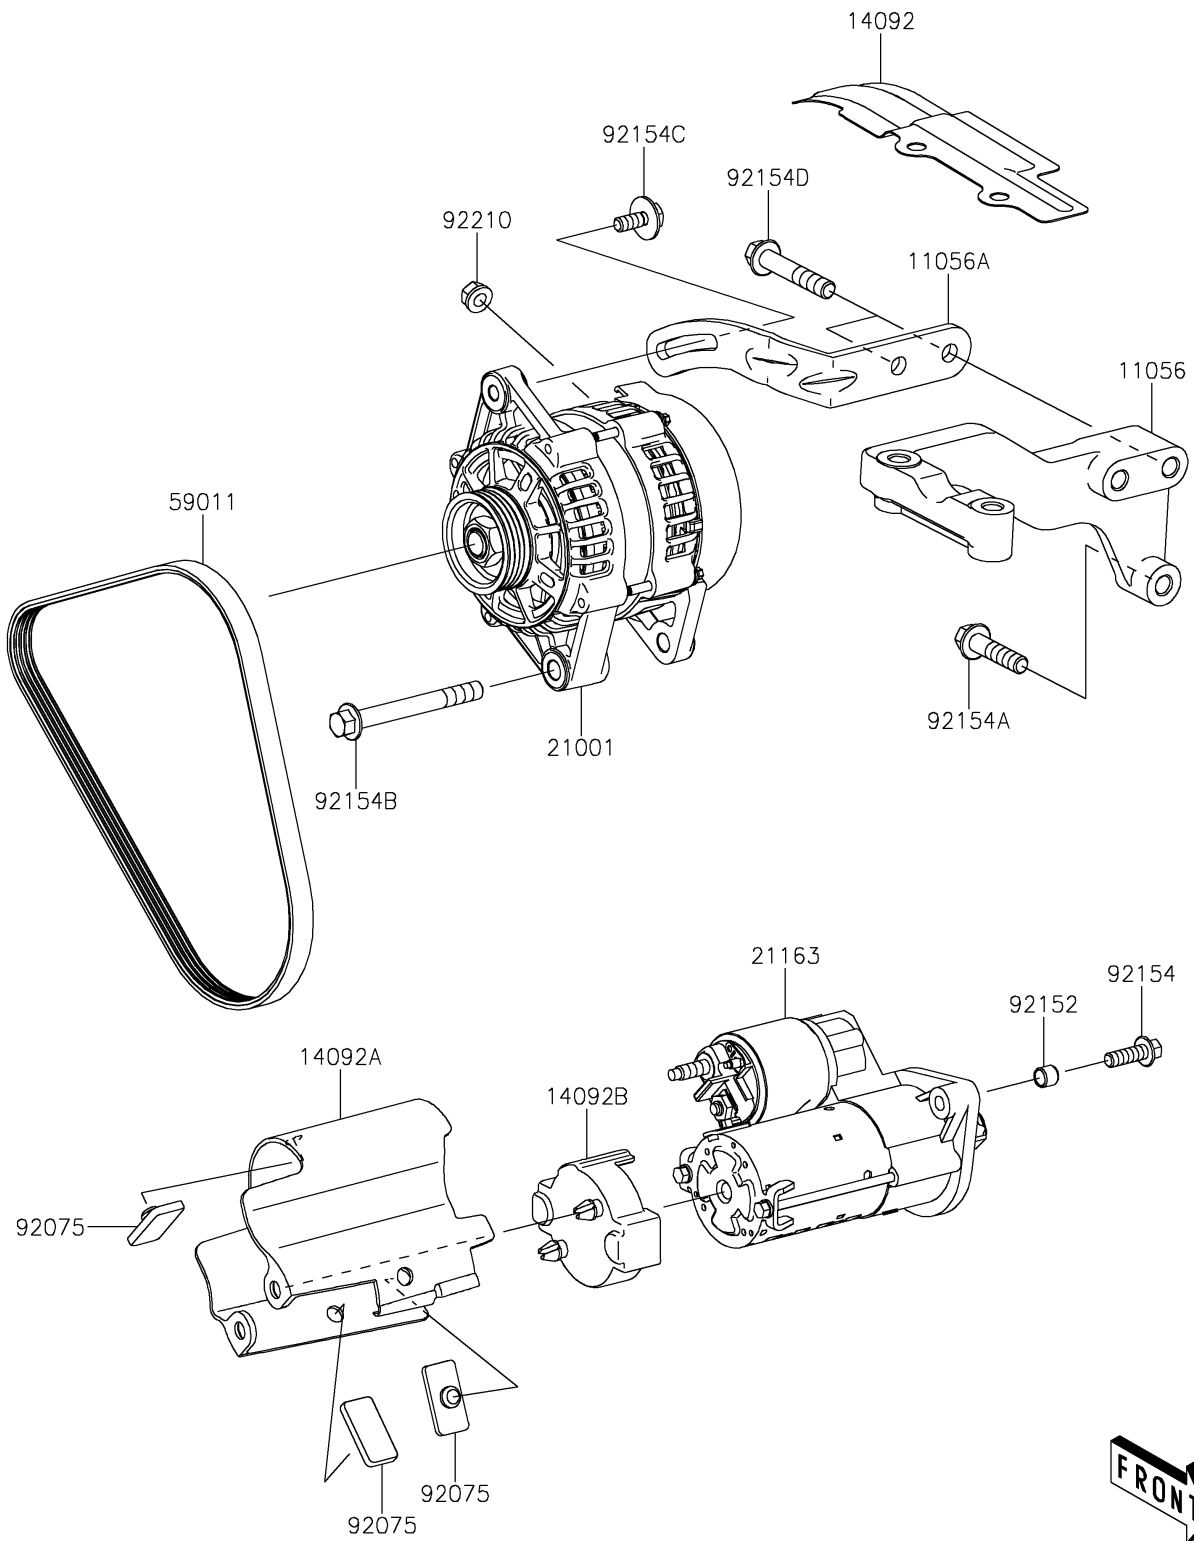

2018 MULE PRO-FX™ PARTS DIAGRAM

Starter Motor

E1840

2018 MULE PRO-FX™ PARTS LIST

Starter Motor

ITEM NAME	PART NUMBER	QUANTITY
BRACKET,SUSPENSION,RR (Ref # 11056)	11056-7083	1
BRACKET (Ref # 11056A)	11056-7084	1
COVER,ALTER BELT (Ref # 14092)	14092-1198	1
COVER,STARTER BODY (Ref # 14092A)	14092-1199	1
COVER,STARTER END FACE (Ref # 14092B)	14092-1200	1
GENERATOR (Ref # 21001)	21001-0606	1
STARTER-ELECTRIC (Ref # 21163)	21163-0751	1
BELT (Ref # 59011)	59011-0041	1
DAMPER (Ref # 92075)	92075-1054	1
COLLAR (Ref # 92152)	92152-1961	1
BOLT,FLANGED,8X25 (Ref # 92154)	92154-1602	1
BOLT,FLANGED,10X40 (Ref # 92154A)	92154-1604	1
BOLT,FLANGED,10X90 (Ref # 92154B)	92154-1605	1
BOLT,8X20 (Ref # 92154C)	92154-1606	1
BOLT,FLANGED,10X55 (Ref # 92154D)	92154-1607	1
NUT,6MM (Ref # 92210)	92210-0960	1