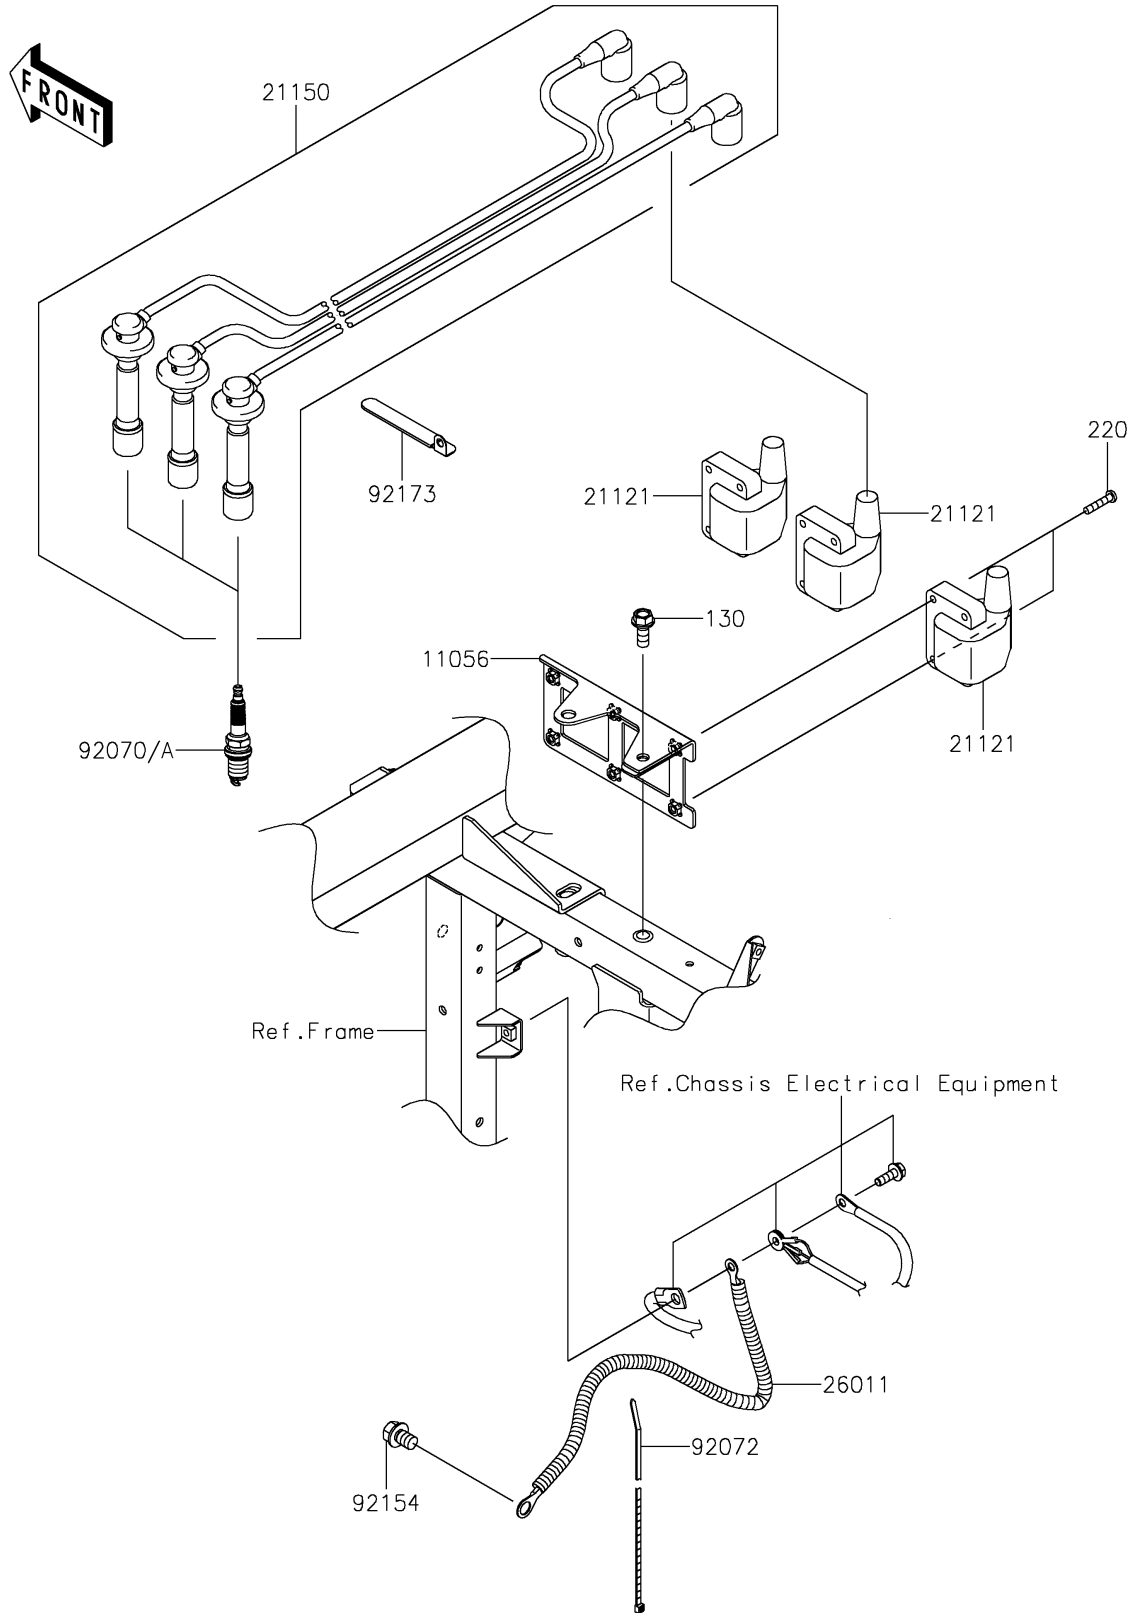

2018 MULE PRO-FX™ PARTS DIAGRAM

Ignition System

E1830

2018 MULE PRO-FX™ PARTS LIST

Ignition System

ITEM NAME	PART NUMBER	QUANTITY
BRACKET (Ref # 11056)	11056-7248	1
BOLT-FLANGED,8X20 (Ref # 130)	130BA0820	1
COIL-IGNITION (Ref # 21121)	21121-0724	1
CORD-ASSY,HIGH TENSION (Ref # 21150)	21150-0013	1
SCREW-PAN-CROS,5X25 (Ref # 220)	220AA0525	1
WIRE-LEAD (Ref # 26011)	26011-0846	1
PLUG-SPARK,7026(TORCH) (Ref # 92070)	92070-0048	1
PLUG-SPARK,IFR6B11(NGK) (Ref # 92070A)		1
BAND,L=292.1 (Ref # 92072)	92072-3509	1
BOLT,FLANGED,10X14 (Ref # 92154)	92154-1383	1
CLAMP (Ref # 92173)	92173-1056	1