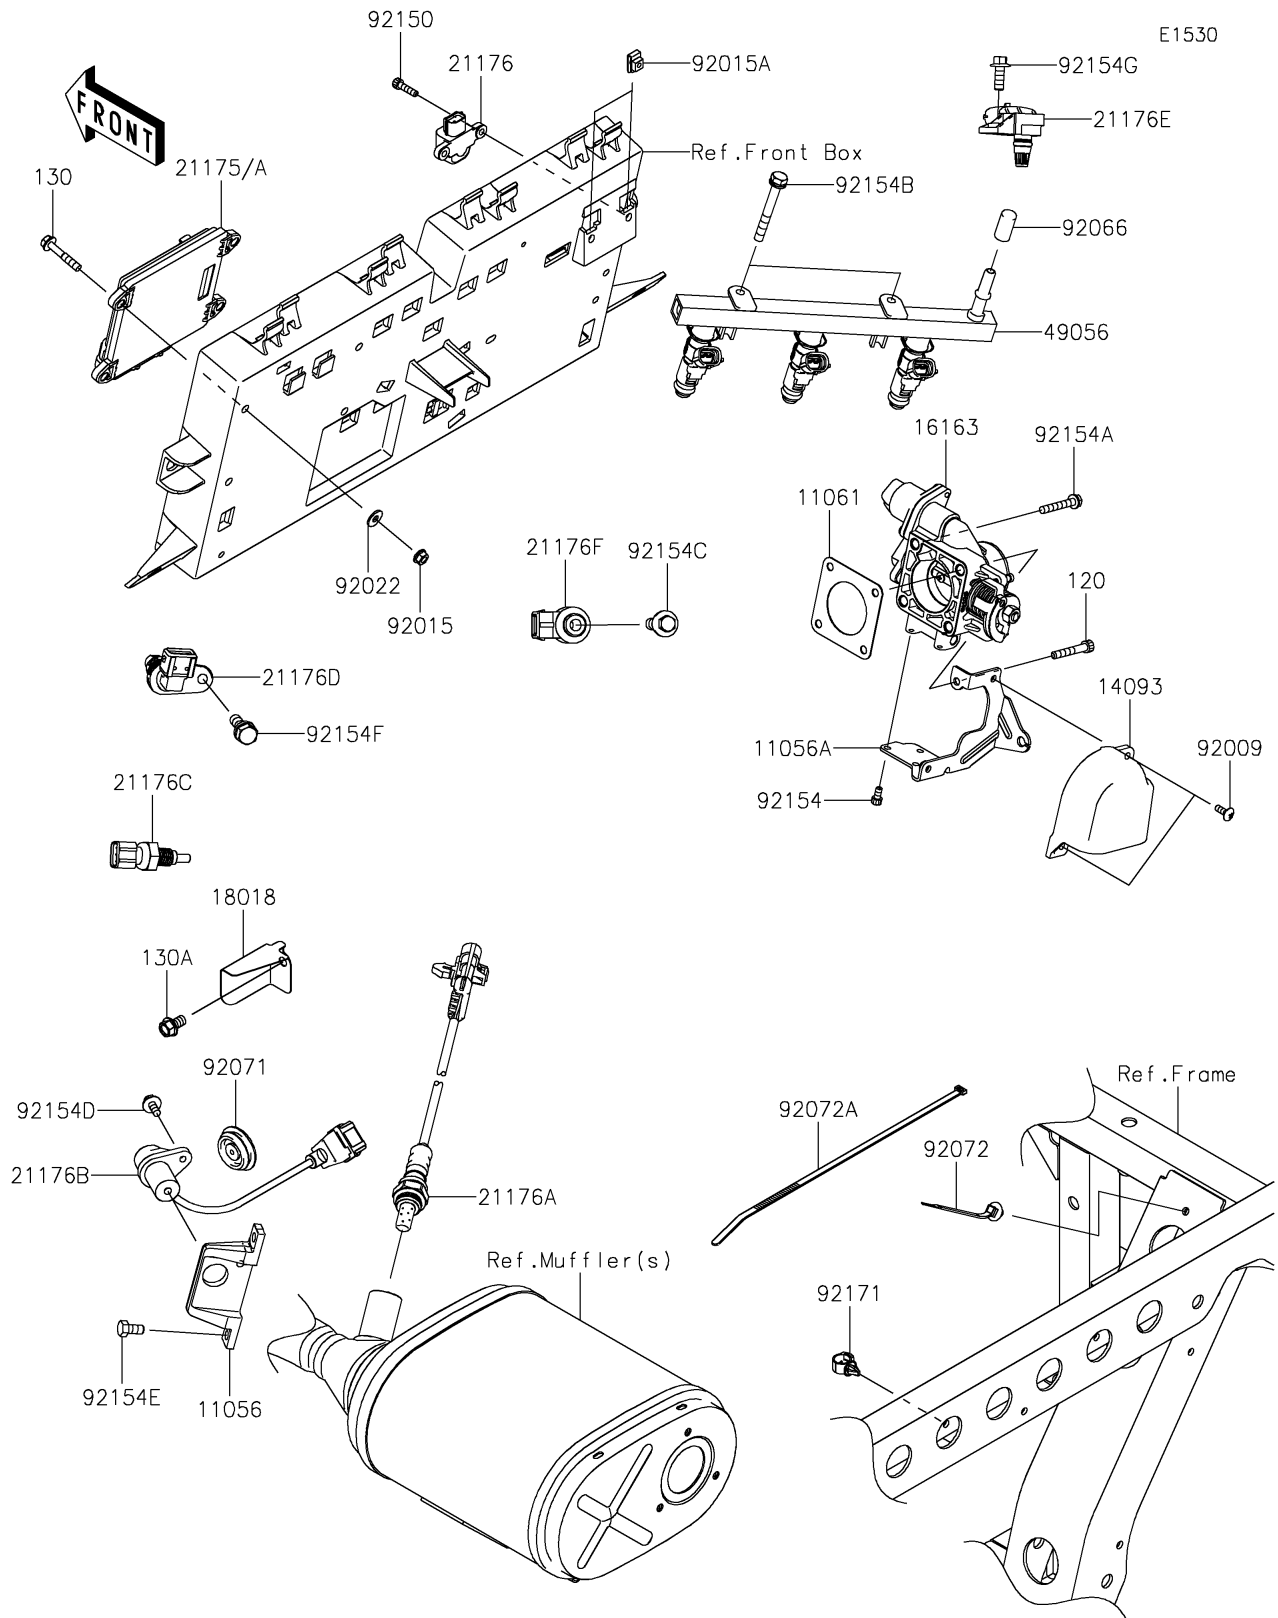

2018 MULE PRO-FX™ PARTS DIAGRAM

Fuel Injection

2018 MULE PRO-FX™ PARTS LIST

Fuel Injection

ITEM NAME	PART NUMBER	QUANTITY
BRACKET,CRANKSHAFT POSITION (Ref # 11056)	11056-2680	1
BRACKET,THROTTLE CABLE (Ref # 11056A)	11056-7495	1
GASKET,THROTTLE (Ref # 11061)	11061-0954	1
BOLT-SOCKET,6X40 (Ref # 120)	120CA0640	1
BOLT-FLANGED,6X35 (Ref # 130)	130BA0635	1
BOLT-FLANGED,8X14 (Ref # 130A)	130BA0814	1
COVER,THROTTLE (Ref # 14093)	14093-0043	1
THROTTLE-ASSY (Ref # 16163)	16163-0816	1
PLATE-HEAT GUARD (Ref # 18018)	18018-0049	1
CONTROL UNIT-ELECTRONIC,DFI (Ref # 21175)	21175-1167	1
SENSOR,VEHICLE-DOWN (Ref # 21176)	21176-0026	1
SENSOR,OXYGEN (Ref # 21176A)	21176-0773	1
SENSOR,CRANKSHAFT POSITION (Ref # 21176B)	21176-0795	1
SENSOR,WATER TEMP (Ref # 21176C)	21176-0796	1
SENSOR,CAMSHAFT POSITION (Ref # 21176D)	21176-0797	1
SENSOR,AIR INTAKE TEMP (Ref # 21176E)	21176-0798	1
SENSOR,EXPLOSION (Ref # 21176F)	21176-0799	1
PIPE-INJECTION (Ref # 49056)	49056-0038	1
SCREW,5X14,WHITE (Ref # 92009)	92009-1366	1
NUT,FLANGED,6MM (Ref # 92015)	92015-1367	1
NUT,5MM (Ref # 92015A)	92015-1627	1
WASHER (Ref # 92022)	92022-2247	1
PLUG (Ref # 92066)	92066-0810	1
GROMMET (Ref # 92071)	92071-0730	1
BAND,OS170-FT7(BLACK) (Ref # 92072)	92072-1414	1
BAND,L=292.1 (Ref # 92072A)	92072-3509	1
BOLT,SOCKET,5X20 (Ref # 92150)	92150-1019	1
BOLT,SOCKET,5X10 (Ref # 92154)	92154-1396	1
BOLT,6X38 (Ref # 92154A)	92154-1589	1

2018 MULE PRO-FX™ PARTS LIST

Fuel Injection

ITEM NAME	PART NUMBER	QUANTITY
BOLT,6X50 (Ref # 92154B)	92154-1591	1
BOLT,FLANGED,8X30 (Ref # 92154C)	92154-1592	1
BOLT,FLANGED,6X12 (Ref # 92154D)	92154-1593	1
BOLT,6X12 (Ref # 92154E)	92154-1594	1
BOLT,8X16 (Ref # 92154F)	92154-1595	1
BOLT,FLANGED,6X16 (Ref # 92154G)	92154-1596	1
CLAMP,13MM DIA. (Ref # 92171)	92171-1415	1