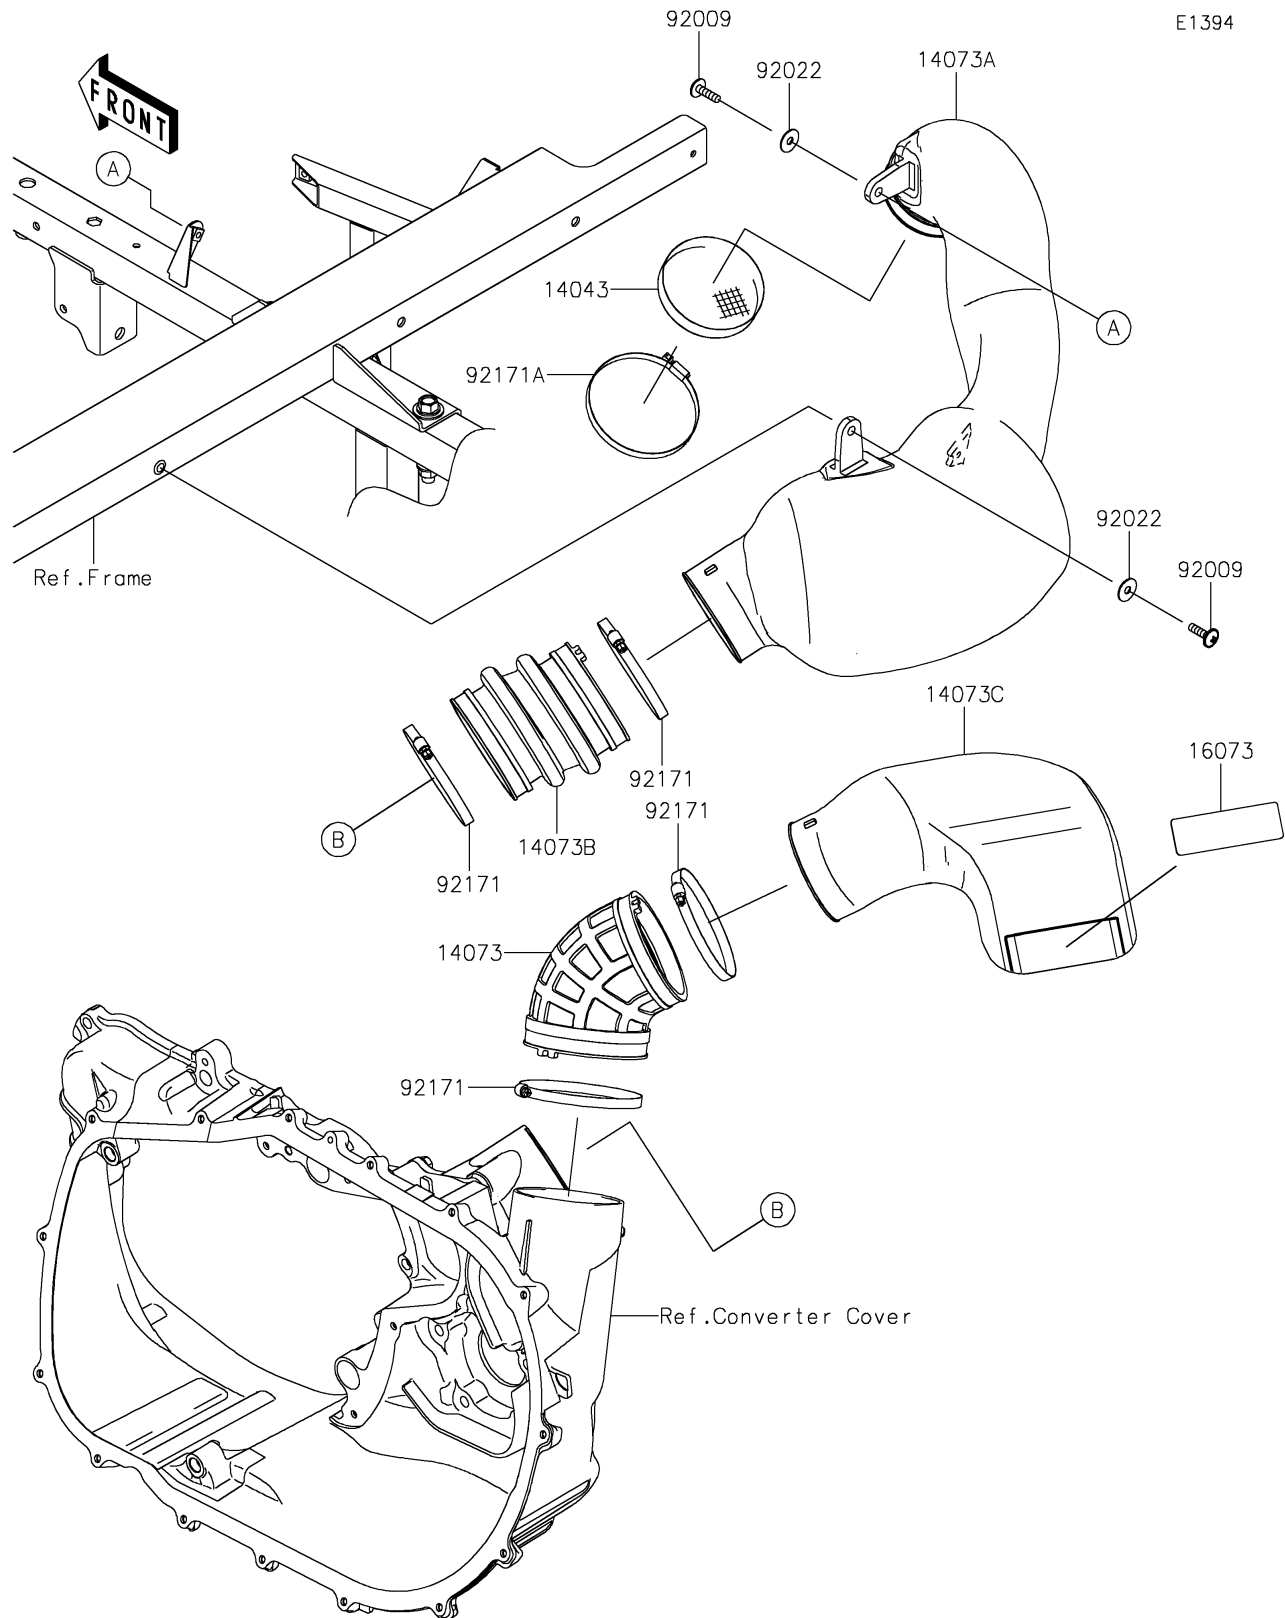

2018 MULE PRO-FX™ PARTS DIAGRAM

Air Cleaner-Belt Converter

E1394

2018 MULE PRO-FX™ PARTS LIST

Air Cleaner-Belt Converter

ITEM NAME	PART NUMBER	QUANTITY
FILTER (Ref # 14043)	14043-0013	1
DUCT,EXHAUST (Ref # 14073)	14073-0788	1
DUCT,INTAKE (Ref # 14073A)	14073-0789	1
DUCT,INTAKE (Ref # 14073B)	14073-0790	1
DUCT,EXHAUST (Ref # 14073C)	14073-0793	1
INSULATOR (Ref # 16073)	16073-0826	1
SCREW,6X22 (Ref # 92009)	92009-1441	1
WASHER,PLAIN,6.5X20X1 (Ref # 92022)	92022-165	1
CLAMP (Ref # 92171)	92171-1383	1
CLAMP (Ref # 92171A)	92171-3716	1