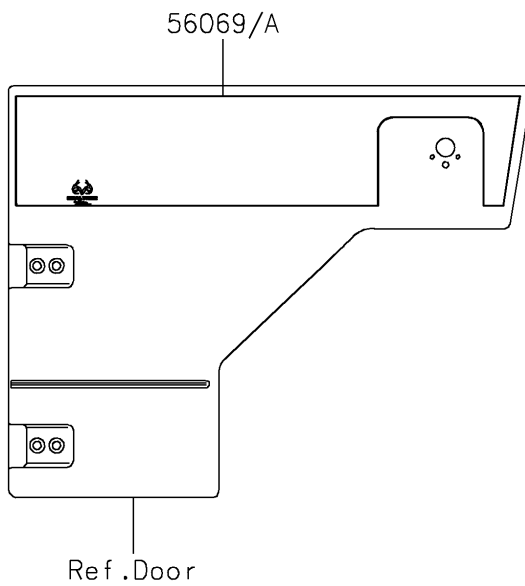

2018 MULE PRO-FXT™ EPS CAMO PARTS DIAGRAM

Decals

F2861

2018 MULE PRO-FXT™ EPS CAMO PARTS LIST

Decals

ITEM NAME	PART NUMBER	QUANTITY
MARK,FR FENDER,EPS (Ref # 56054)	56054-1805	1
MARK,FR FENDER,MULE PRO-FXT (Ref # 56054A)	56054-1831	1
PATTERN,SIDE GUARD,FR,LH (Ref # 56069)	56069-7443	1
PATTERN,SIDE GUARD,FR,RH (Ref # 56069A)	56069-7444	1
PATTERN,SIDE GUARD,RR,LH (Ref # 56069B)	56069-7445	1
PATTERN,SIDE GUARD,RR,RH (Ref # 56069C)	56069-7446	1
PATTERN,CARRIER PANEL,LH (Ref # 56075)	56075-0656	1
PATTERN,CARRIER PANEL,RH (Ref # 56075A)	56075-0657	1