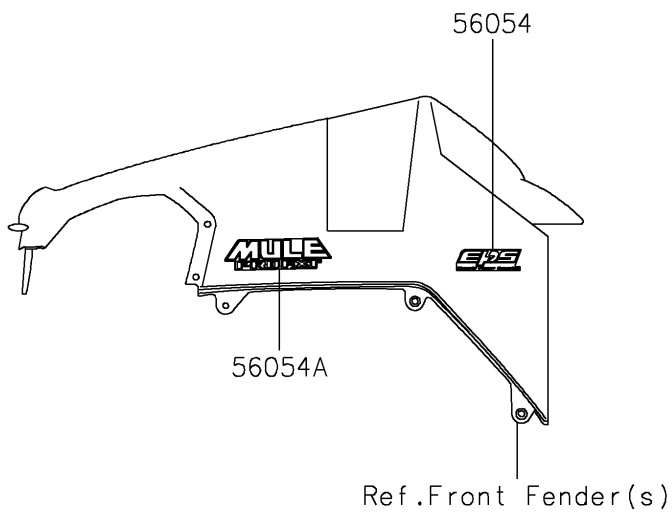

2018 MULE PRO-FXT™ EPS CAMO PARTS DIAGRAM

Decals

F2861

2018 MULE PRO-FXT™ EPS CAMO PARTS LIST

Decals

ITEM NAME	PART NUMBER	QUANTITY
MARK,FR FENDER,EPS (Ref # 56054)	56054-1805	1
MARK,FR FENDER,MULE PRO-FXT (Ref # 56054A)	56054-1831	1
PATTERN,SIDE GUARD,FR,LH (Ref # 56069)	56069-7443	1
PATTERN,SIDE GUARD,FR,RH (Ref # 56069A)	56069-7444	1
PATTERN,SIDE GUARD,RR,LH (Ref # 56069B)	56069-7445	1
PATTERN,SIDE GUARD,RR,RH (Ref # 56069C)	56069-7446	1
PATTERN,CARRIER PANEL,LH (Ref # 56075)	56075-0656	1
PATTERN,CARRIER PANEL,RH (Ref # 56075A)	56075-0657	1