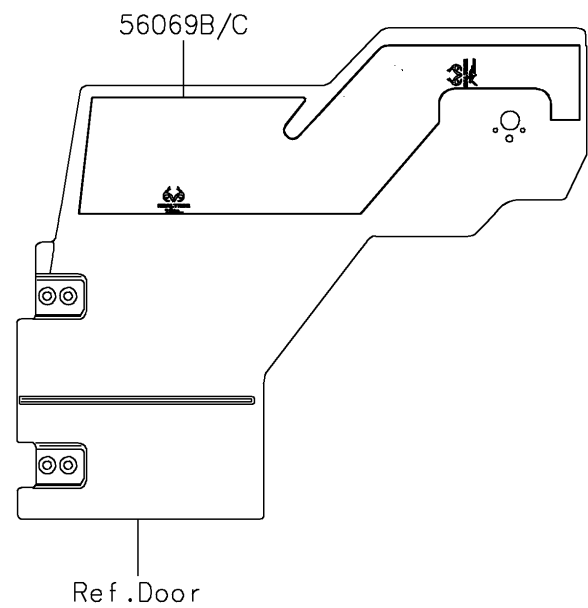

2018 MULE PRO-FXT™ EPS CAMO PARTS DIAGRAM

Decals

F2861

2018 MULE PRO-FXT™ EPS CAMO PARTS LIST

Decals

ITEM NAME	PART NUMBER	QUANTITY
MARK,FR FENDER,EPS (Ref # 56054)	56054-1805	1
MARK,FR FENDER,MULE PRO-FXT (Ref # 56054A)	56054-1831	1
PATTERN,SIDE GUARD,FR,LH (Ref # 56069)	56069-7443	1
PATTERN,SIDE GUARD,FR,RH (Ref # 56069A)	56069-7444	1
PATTERN,SIDE GUARD,RR,LH (Ref # 56069B)	56069-7445	1
PATTERN,SIDE GUARD,RR,RH (Ref # 56069C)	56069-7446	1
PATTERN,CARRIER PANEL,LH (Ref # 56075)	56075-0656	1
PATTERN,CARRIER PANEL,RH (Ref # 56075A)	56075-0657	1