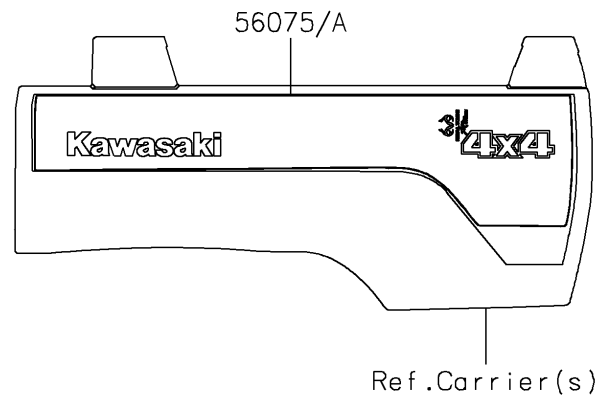

2018 MULE PRO-FXT™ EPS CAMO PARTS DIAGRAM

Decals

F2861

2018 MULE PRO-FXT™ EPS CAMO PARTS LIST

Decals

ITEM NAME	PART NUMBER	QUANTITY
MARK,FR FENDER,EPS (Ref # 56054)	56054-1805	1
MARK,FR FENDER,MULE PRO-FXT (Ref # 56054A)	56054-1831	1
PATTERN,SIDE GUARD,FR,LH (Ref # 56069)	56069-7443	1
PATTERN,SIDE GUARD,FR,RH (Ref # 56069A)	56069-7444	1
PATTERN,SIDE GUARD,RR,LH (Ref # 56069B)	56069-7445	1
PATTERN,SIDE GUARD,RR,RH (Ref # 56069C)	56069-7446	1
PATTERN,CARRIER PANEL,LH (Ref # 56075)	56075-0656	1
PATTERN,CARRIER PANEL,RH (Ref # 56075A)	56075-0657	1