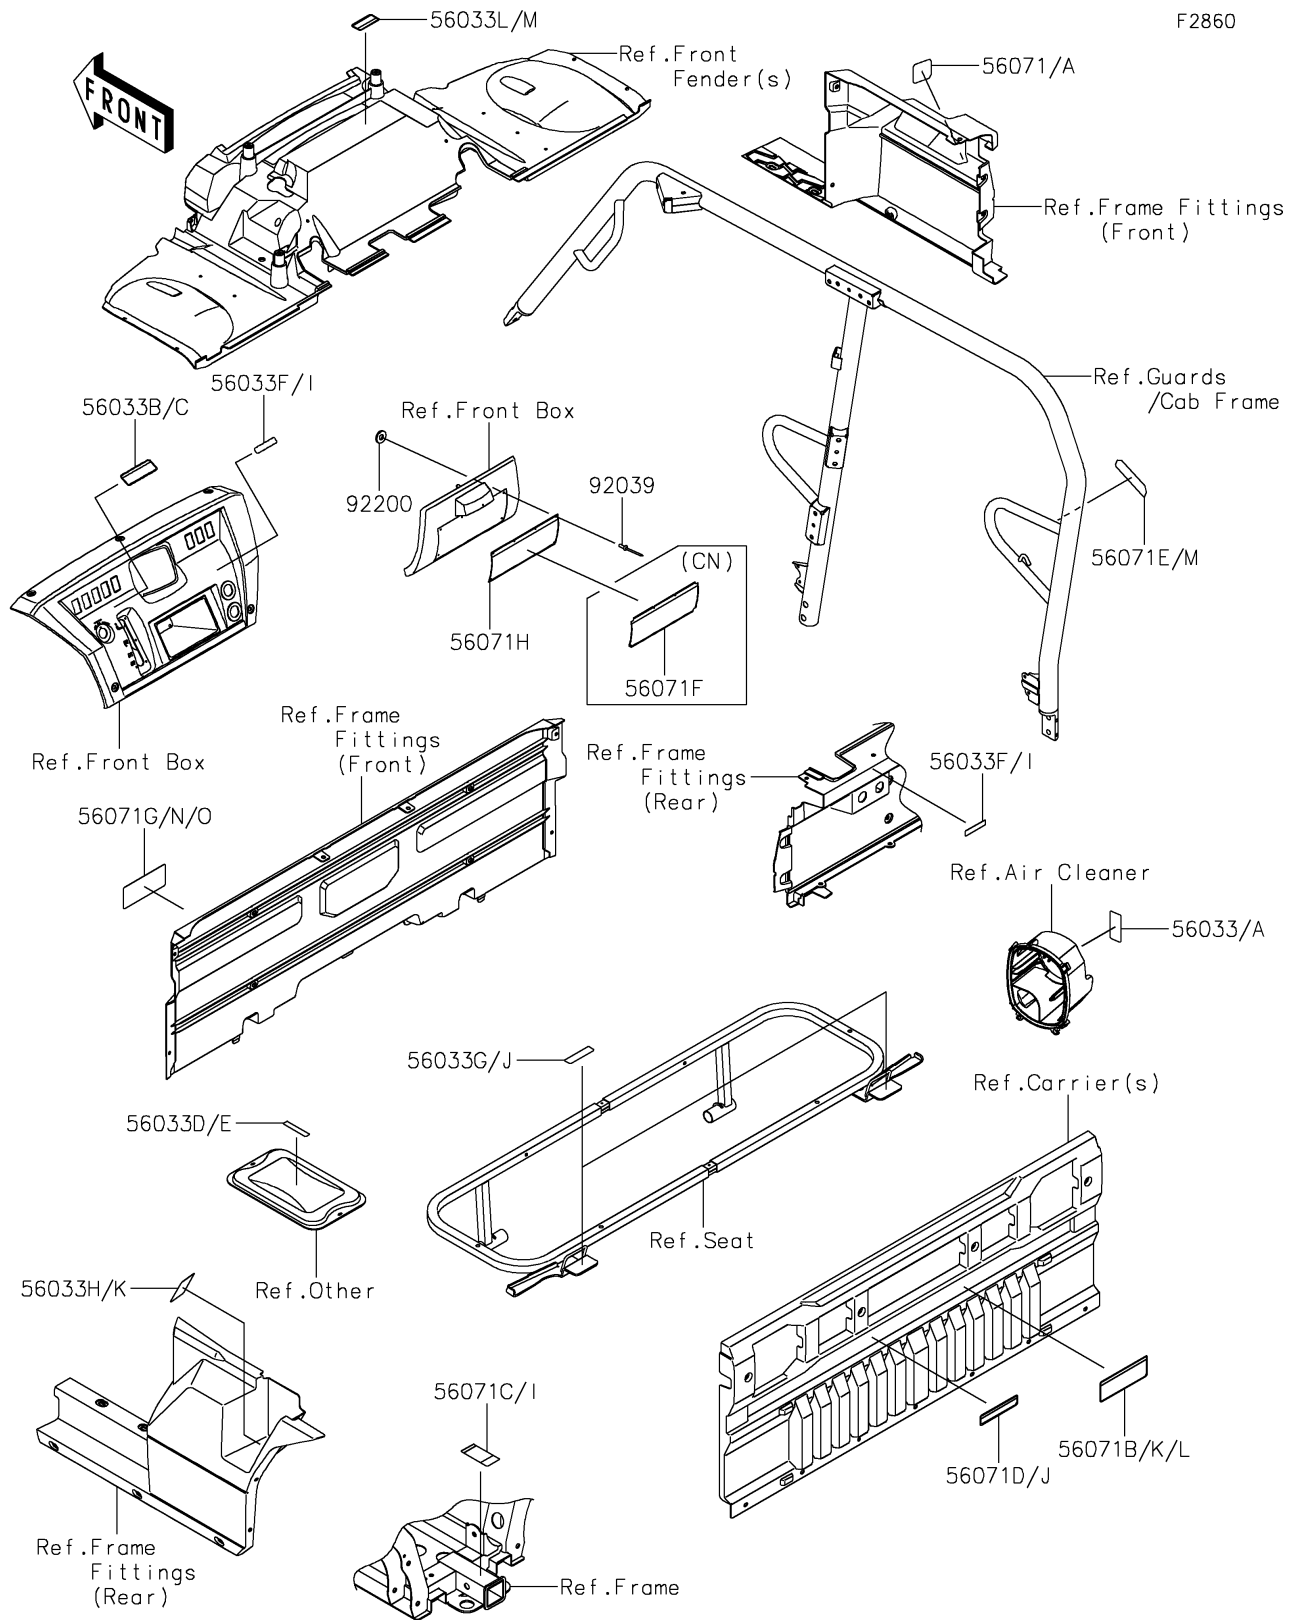

2018 MULE PRO-FXT™ EPS CAMO PARTS DIAGRAM

Labels

2018 MULE PRO-FXT™ EPS CAMO PARTS LIST

Labels

ITEM NAME	PART NUMBER	QUANTITY
LABEL-MANUAL,AIR CLEANER (Ref # 56033)	56033-0724	1
LABEL-MANUAL,AIR CLEANER (Ref # 56033A)	56033-0731	1
LABEL-MANUAL,SHIFT NOTICE (Ref # 56033B)	56033-0822	1
LABEL-MANUAL,SHIFT NOTICE (Ref # 56033C)	56033-0826	1
LABEL-MANUAL,STORAGE MAX LOAD (Ref # 56033D)	56033-0966	1
LABEL-MANUAL,STORAGE MAX LOAD (Ref # 56033E)	56033-0967	1
LABEL-MANUAL,DC OUTLET (Ref # 56033F)	56033-0993	1
LABEL-MANUAL,REAR SEAT (Ref # 56033G)	56033-0995	1
LABEL-MANUAL,DRIVE BELT (Ref # 56033H)	56033-0996	1
LABEL-MANUAL,DC OUTLET (Ref # 56033I)	56033-0997	1
LABEL-MANUAL,REAR SEAT (Ref # 56033J)	56033-0999	1
LABEL-MANUAL,DRIVE BELT (Ref # 56033K)	56033-1000	1
LABEL-MANUAL,FRONT HOOD (Ref # 56033L)	56033-1379	1
LABEL-MANUAL,FRONT HOOD (Ref # 56033M)	56033-1380	1
LABEL-WARNING,GASOLINE (Ref # 56071)	56071-0588	1
LABEL-WARNING,GASOLINE (Ref # 56071A)	56071-0593	1
LABEL-WARNING,CARGO CAPA. (Ref # 56071B)	56071-0699	1
LABEL-WARNING,TRAILER HITCH (Ref # 56071C)	56071-0701	1
LABEL-WARNING,SCREEN OPERATION (Ref # 56071D)	56071-0702	1
LABEL-WARNING,BED OPERATION (Ref # 56071E)	56071-0703	1
LABEL-WARNING,GENERAL (Ref # 56071F)	56071-0706	1
LABEL-WARNING,TIRE&LOAD (Ref # 56071G)	56071-0707	1
LABEL-WARNING,GENERAL (Ref # 56071H)	56071-0709	1
LABEL-WARNING,TRAILER HITCH (Ref # 56071I)	56071-0711	1
LABEL-WARNING,SCREEN OPERATION (Ref # 56071J)	56071-0712	1
LABEL-WARNING,CARGO CAPA. (Ref # 56071K)	56071-0713	1
LABEL-WARNING,CARGO CAPA. (Ref # 56071L)	56071-0714	1
LABEL-WARNING,BED OPERATION (Ref # 56071M)	56071-0717	1
LABEL-WARNING,TIRE&LOAD (Ref # 56071N)	56071-0719	1

2018 MULE PRO-FXT™ EPS CAMO PARTS LIST

Labels

ITEM NAME	PART NUMBER	QUANTITY
LABEL-WARNING,TIRE&LOAD (Ref # 560710)	56071-0721	1
RIVET,3.2X8 (Ref # 92039)	92039-3763	1
WASHER,3.5X8X1 (Ref # 92200)	92200-1251	1