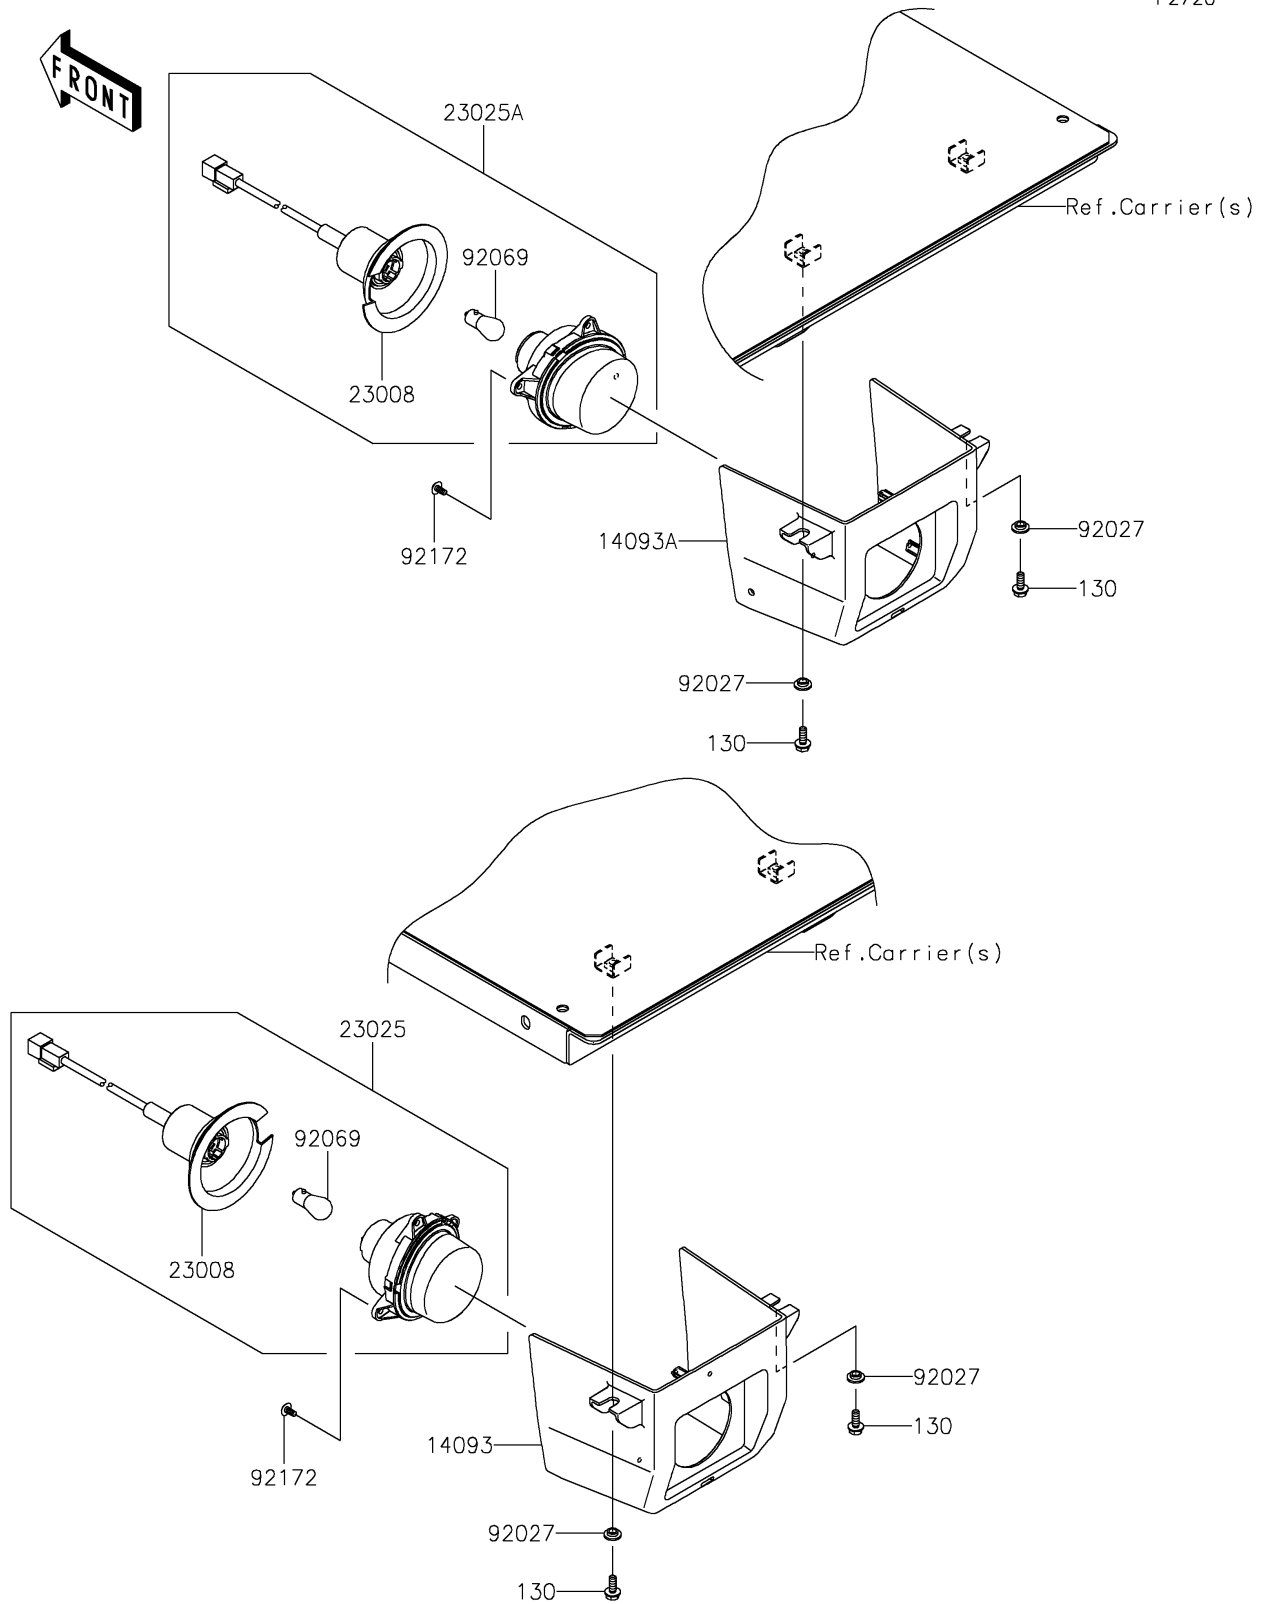

## 2018 MULE PRO-FXT™ EPS CAMO PARTS DIAGRAM

Taillight(s)

F2720

## 2018 MULE PRO-FXT™ EPS CAMO PARTS LIST

Taillight(s)

ITEM NAME	PART NUMBER	QUANTITY
BOLT-FLANGED,6X16 (Ref # 130)	130CA0616	1
COVER,TAIL LAMP,LH (Ref # 14093)	14093-0580	1
COVER,TAIL LAMP,RH (Ref # 14093A)	14093-0581	1
SOCKET-ASSY (Ref # 23008)	23008-0162	1
LAMP-TAIL,LH (Ref # 23025)	23025-0334	1
LAMP-TAIL,RH (Ref # 23025A)	23025-0341	1
COLLAR,L=4.6 (Ref # 92027)	92027-1168	1
BULB,12V 21/5W (Ref # 92069)	92069-0072	1
SCREW,TAPPING,5X10 (Ref # 92172)	92172-0262	1