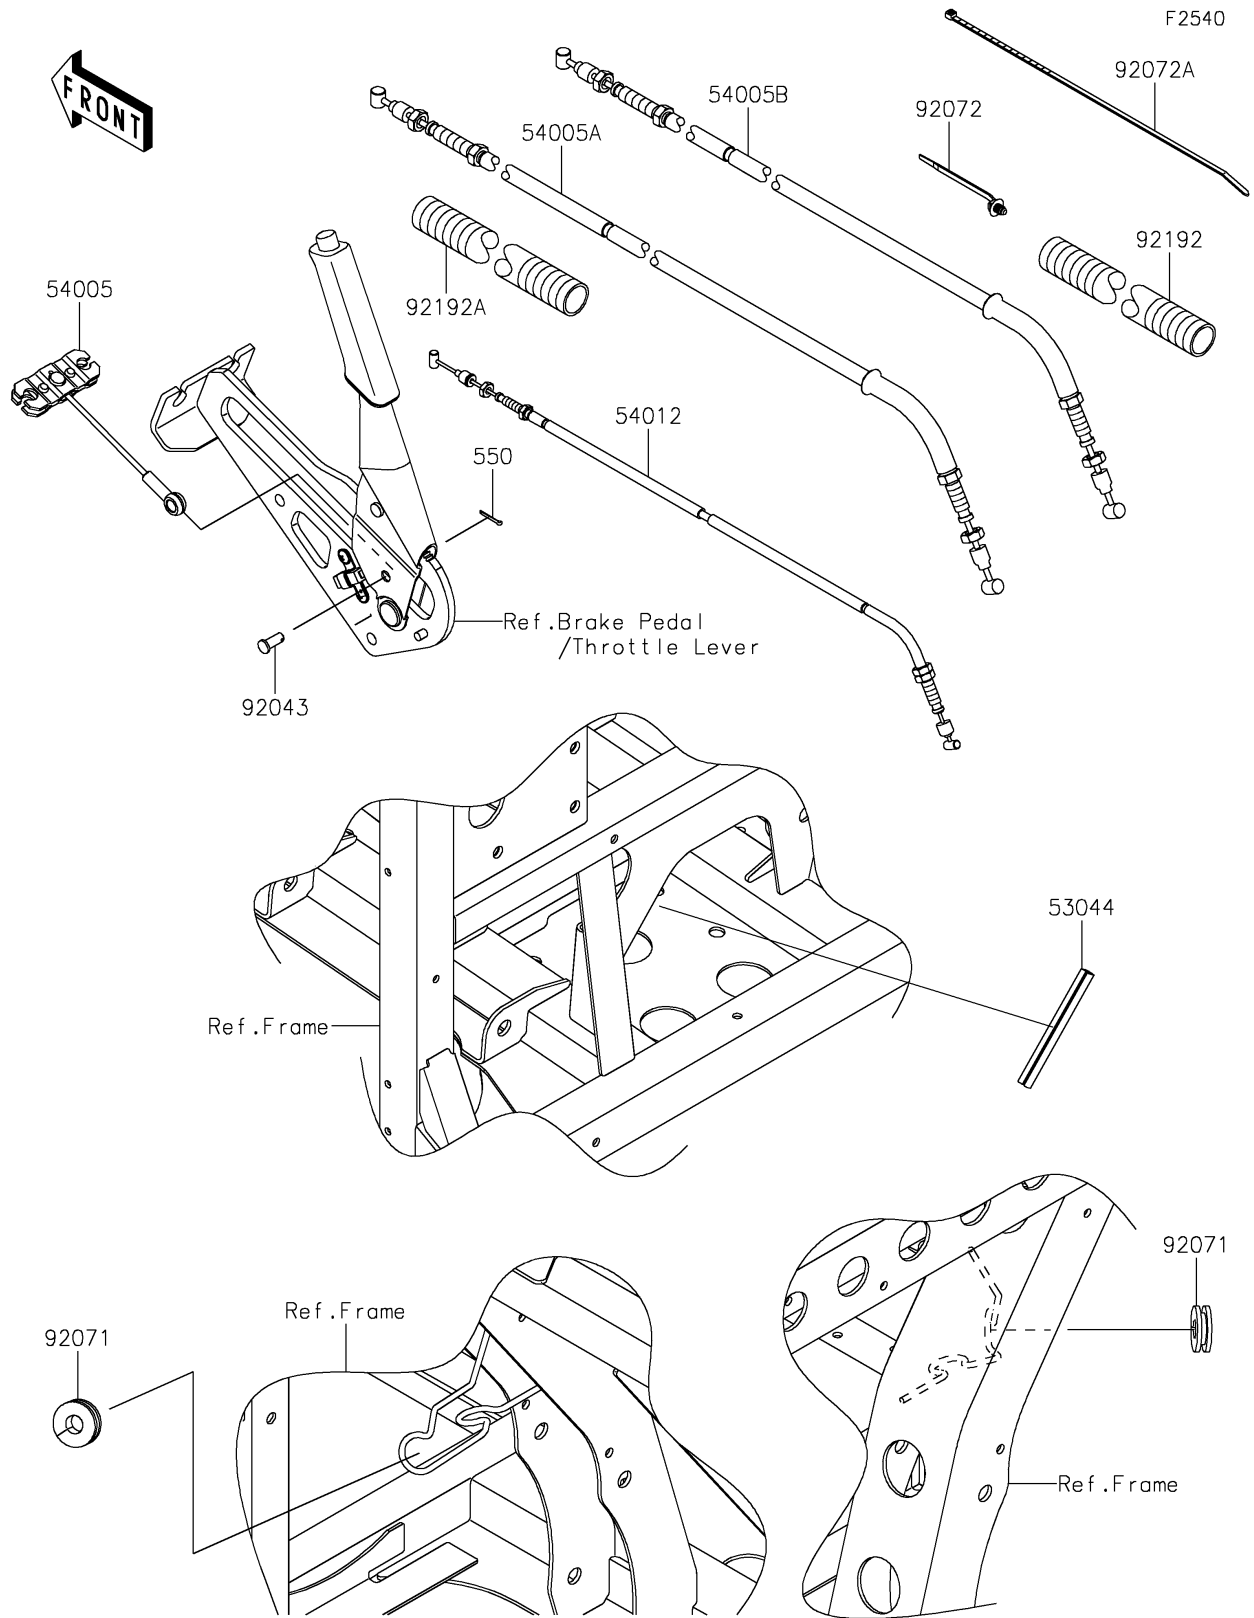

2018 MULE PRO-FXT™ EPS CAMO PARTS DIAGRAM

Cables

2018 MULE PRO-FXT™ EPS CAMO PARTS LIST

Cables

ITEM NAME	PART NUMBER	QUANTITY
TRIM,L=111 (Ref # 53044)	53044-7502	1
CABLE-BRAKE,PARKING,FR (Ref # 54005)	54005-0035	1
CABLE-BRAKE,PARKING,LH (Ref # 54005A)	54005-0039	1
CABLE-BRAKE,PARKING,RH (Ref # 54005B)	54005-0040	1
CABLE-THROTTLE (Ref # 54012)	54012-0639	1
PIN-COTTER,2.5X18 (Ref # 550)	550AA2518	1
PIN (Ref # 92043)	92043-1039	1
GROMMET (Ref # 92071)	92071-0029	1
BAND,OS170-FT7(BLACK) (Ref # 92072)	92072-1414	1
BAND,L=292.1 (Ref # 92072A)	92072-3509	1
TUBE,CONVOLUTED,25.1X30X260 (Ref # 92192)	92192-1363	1
TUBE,CONVOLUTED,25.1X30X210 (Ref # 92192A)	92192-1391	1