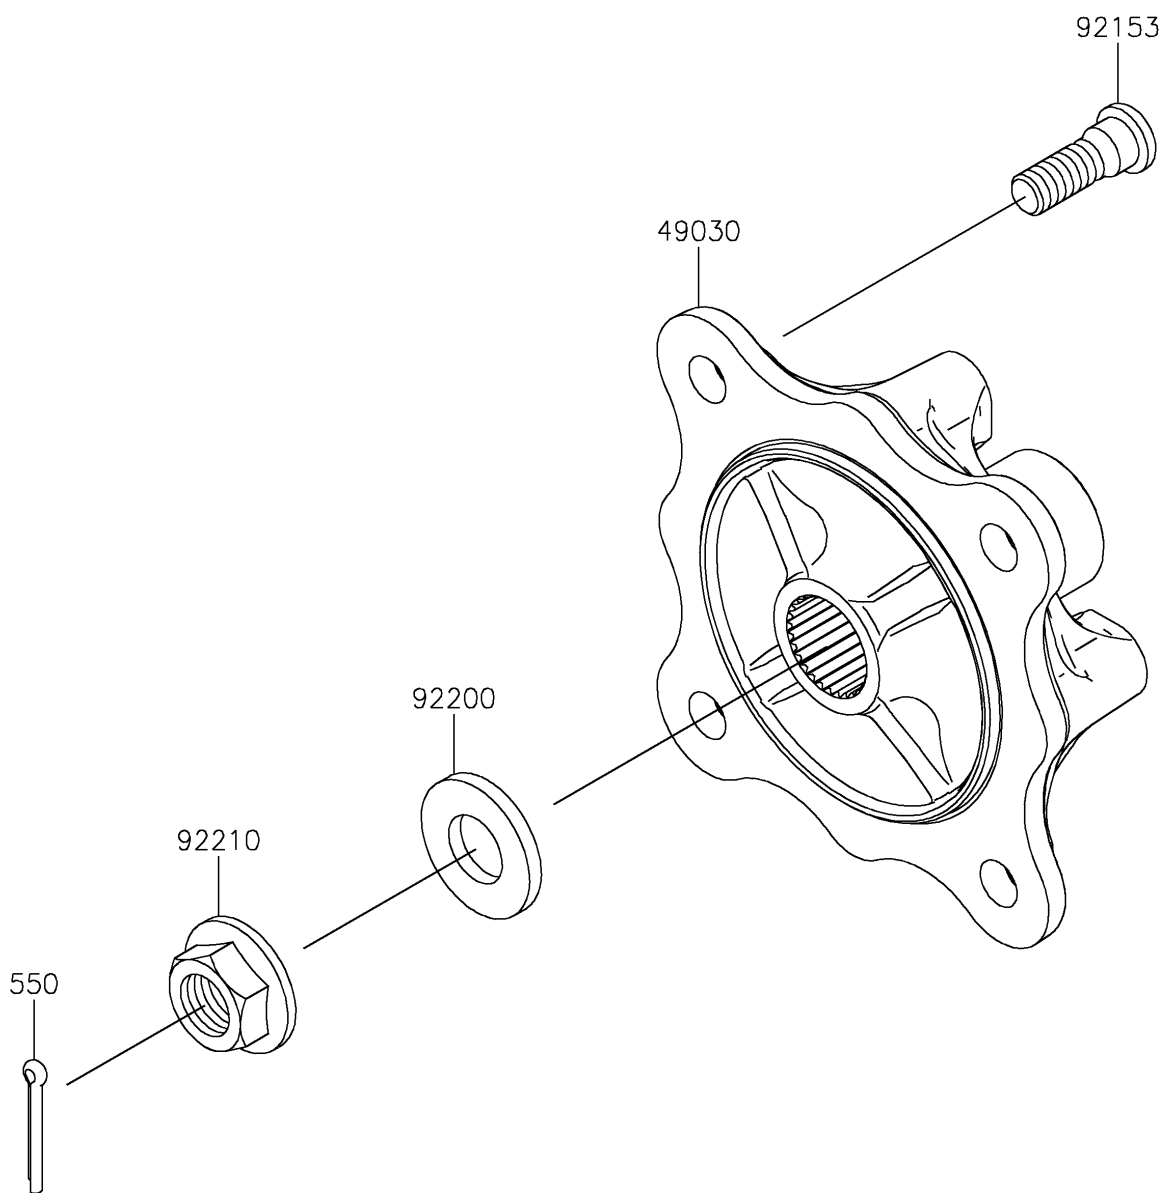

2018 MULE PRO-FXT™ EPS CAMO PARTS DIAGRAM

Rear Hubs/Brakes

F2240

2018 MULE PRO-FXT™ EPS CAMO PARTS LIST

Rear Hubs/Brakes

ITEM NAME	PART NUMBER	QUANTITY
HUB,RR (Ref # 49030)	49030-0049	1
PIN-COTTER,4.0X30 (Ref # 550)	550AA4030	1
BOLT,12MM (Ref # 92153)	92153-1915	1
WASHER,20.3X41X4.5 (Ref # 92200)	92200-0921	1
NUT,FLANGED,20MM (Ref # 92210)	92210-2093	1