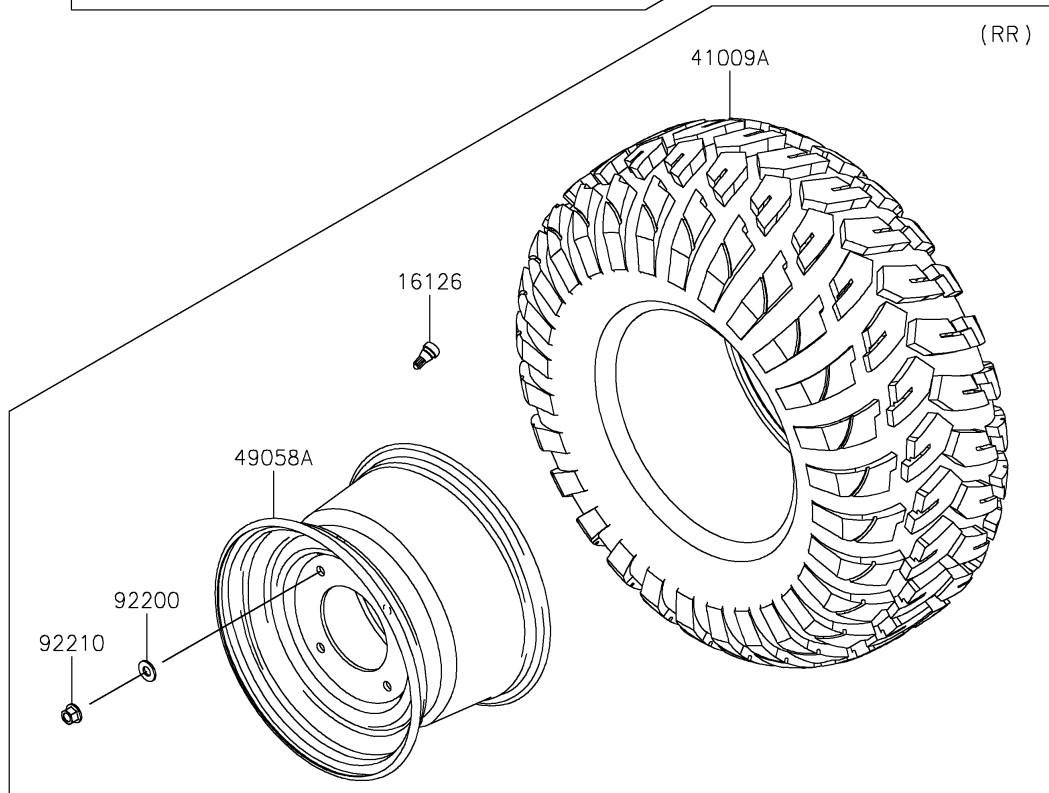

2018 MULE PRO-FXT™ EPS CAMO PARTS DIAGRAM

Wheels/Tires

2018 MULE PRO-FXT™ EPS CAMO PARTS LIST

Wheels/Tires

ITEM NAME	PART NUMBER	QUANTITY
VALVE (Ref # 16126)	16126-4001	1
TIRE,FR,26X9.00R12 4PR,FRONTIER (Ref # 41009)	41009-0567	1
TIRE,RR,26X11.00R12 4PR,FRONTIER (Ref # 41009A)	41009-0568	1
WHEEL,FR,12X7.0AT,F.S.BLACK (Ref # 49058)	49058-0608-397	1
WHEEL,RR,12X8.0AT,F.S.BLACK (Ref # 49058A)	49058-0611-397	1
WASHER,12.1X26X2.3 (Ref # 92200)	92200-0930	1
NUT,12MM (Ref # 92210)	92210-0603	1