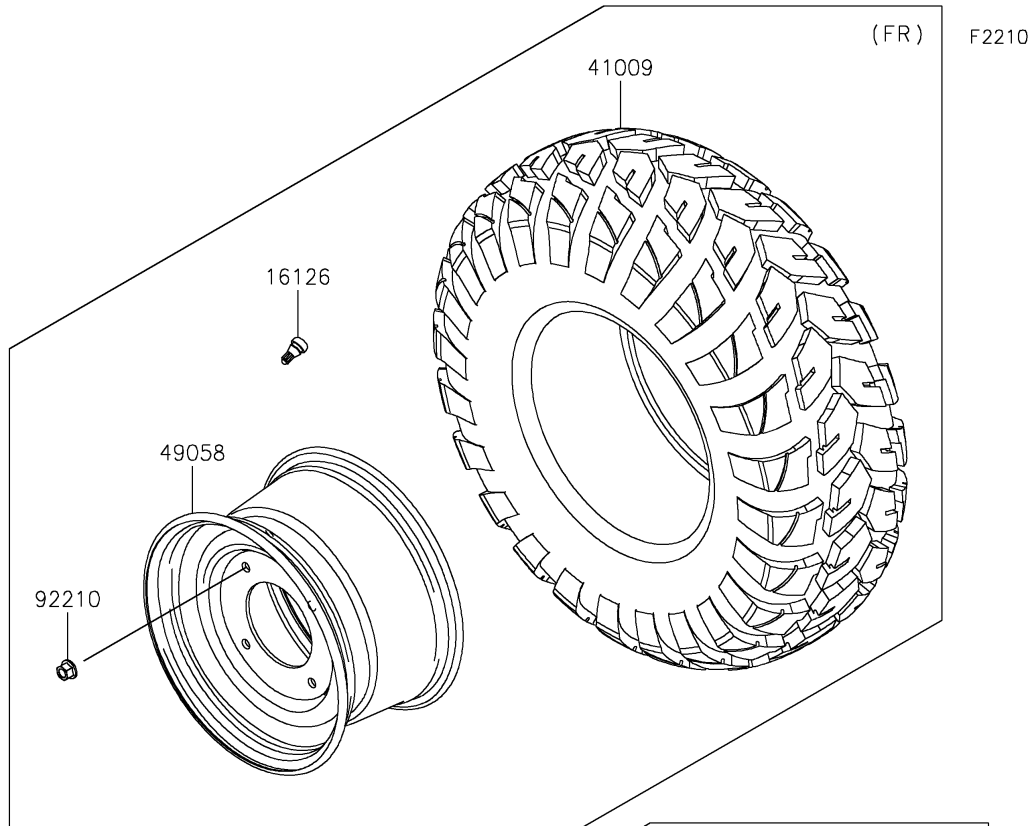

2018 MULE PRO-FXT™ EPS CAMO PARTS DIAGRAM

Wheels/Tires

2018 MULE PRO-FXT™ EPS CAMO PARTS LIST

Wheels/Tires

ITEM NAME	PART NUMBER	QUANTITY
VALVE (Ref # 16126)	16126-4001	1
TIRE,FR,26X9.00R12 4PR,FRONTIER (Ref # 41009)	41009-0567	1
TIRE,RR,26X11.00R12 4PR,FRONTIER (Ref # 41009A)	41009-0568	1
WHEEL,FR,12X7.0AT,F.S.BLACK (Ref # 49058)	49058-0608-397	1
WHEEL,RR,12X8.0AT,F.S.BLACK (Ref # 49058A)	49058-0611-397	1
WASHER,12.1X26X2.3 (Ref # 92200)	92200-0930	1
NUT,12MM (Ref # 92210)	92210-0603	1