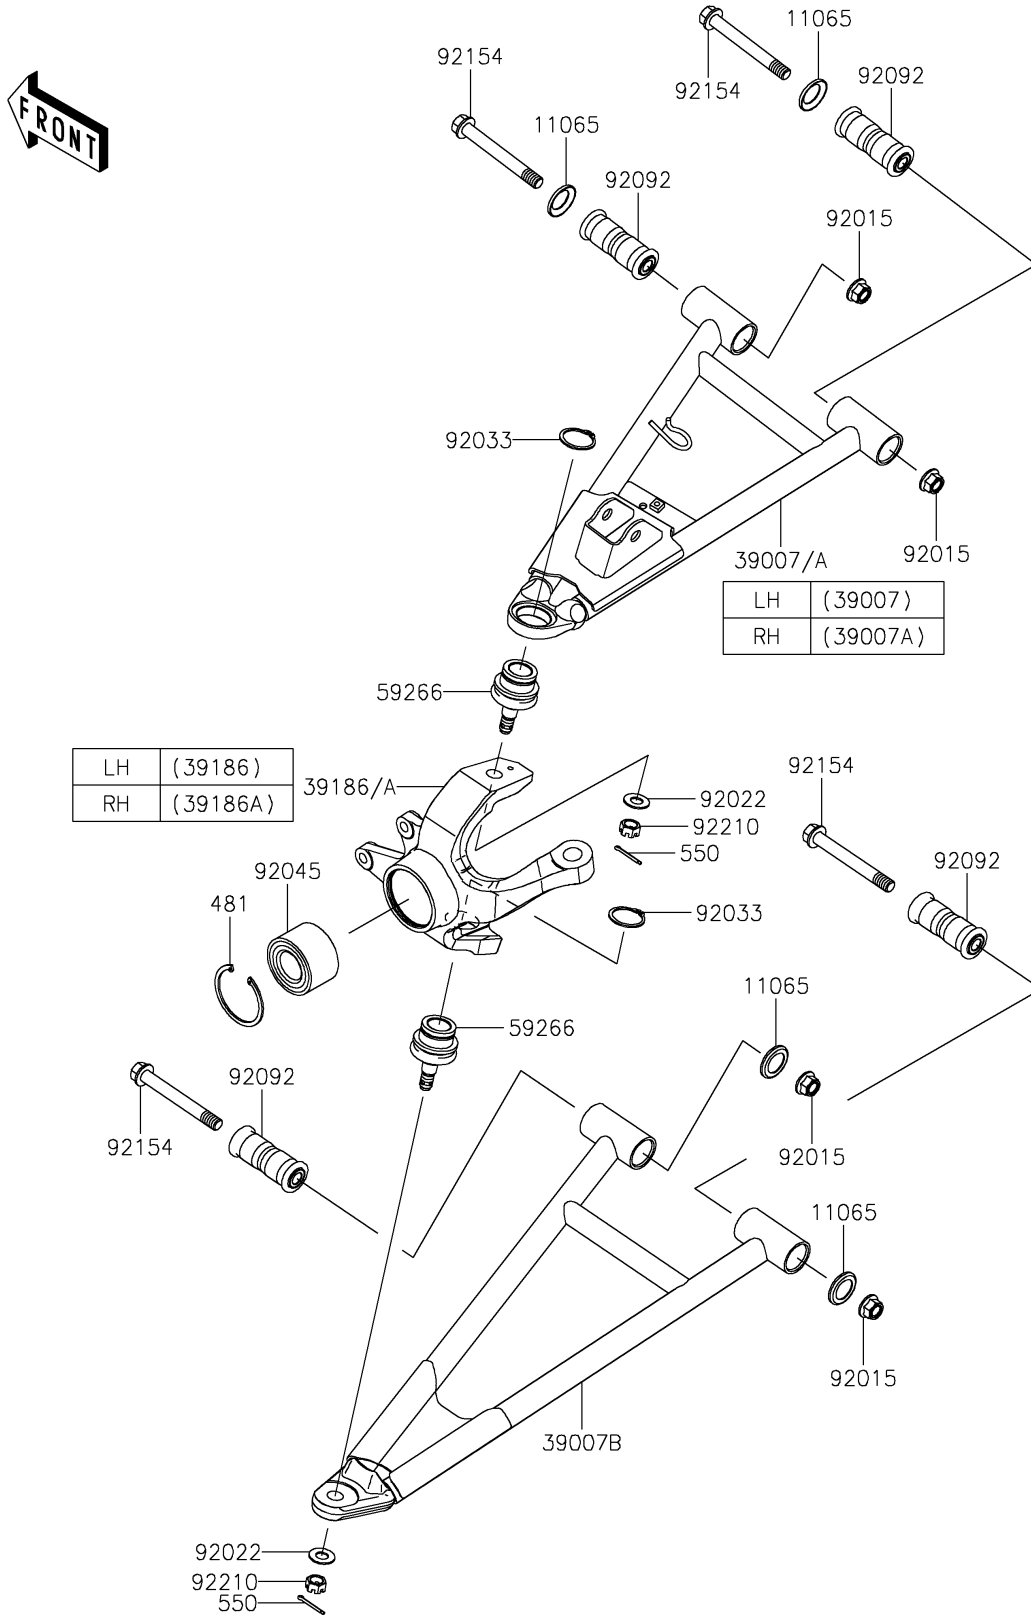

## 2018 MULE PRO-FXT™ EPS CAMO PARTS DIAGRAM

Front Suspension

F2152

## 2018 MULE PRO-FXT™ EPS CAMO PARTS LIST

Front Suspension

ITEM NAME	PART NUMBER	QUANTITY
CAP,ARM (Ref # 11065)	11065-0838	1
ARM-SUSP,FR,UPP,LH (Ref # 39007)	39007-0377	1
ARM-SUSP,FR,UPP,RH (Ref # 39007A)	39007-0378	1
ARM-SUSP,FR,LWR,LH&RH (Ref # 39007B)	39007-0383	1
KNUCKLE,FR,LH (Ref # 39186)	39186-0319	1
KNUCKLE,FR,RH (Ref # 39186A)	39186-0320	1
CIRCLIP-TYPE-C (Ref # 481)	481J6000	1
PIN-COTTER,3.0X25 (Ref # 550)	550AA3025	1
JOINT-BALL (Ref # 59266)	59266-0711	1
NUT,LOCK,FLANGED,12MM (Ref # 92015)	92015-1433	1
WASHER (Ref # 92022)	92022-1831	1
RING-SNAP,C-TYPE,32MM (Ref # 92033)	92033-1262	1
BEARING-BALL,30X60X37 (Ref # 92045)	92045-0762	1
BUSHING-RUBBER,12X20X78 (Ref # 92092)	92092-0028	1
BOLT,FLANGED,12X100 (Ref # 92154)	92154-1318	1
NUT,CASTLE,12MM (Ref # 92210)	92210-0395	1