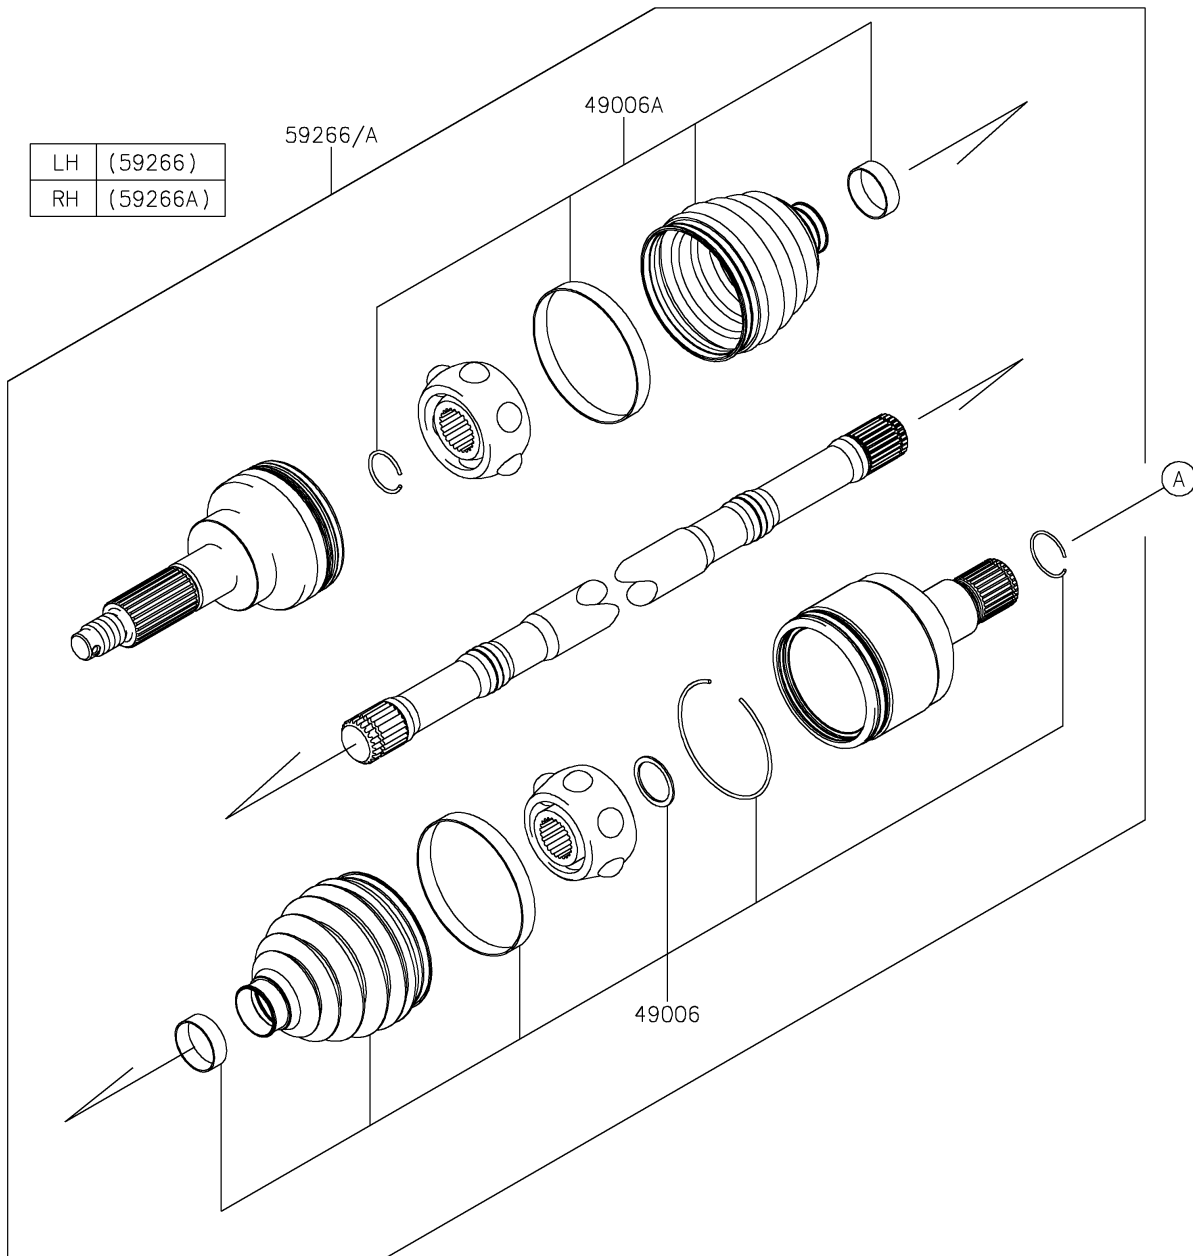

2018 MULE PRO-FXT™ EPS CAMO PARTS DIAGRAM

Drive Shaft-Rear

2018 MULE PRO-FXT™ EPS CAMO PARTS LIST

Drive Shaft-Rear

ITEM NAME	PART NUMBER	QUANTITY
BOOT,INSIDE (Ref # 49006)	49006-0585	1
BOOT,OUTSIDE (Ref # 49006A)	49006-0586	1
JOINT-BALL,RR,LH (Ref # 59266)	59266-0049	1
JOINT-BALL,RR,RH (Ref # 59266A)	59266-0050	1