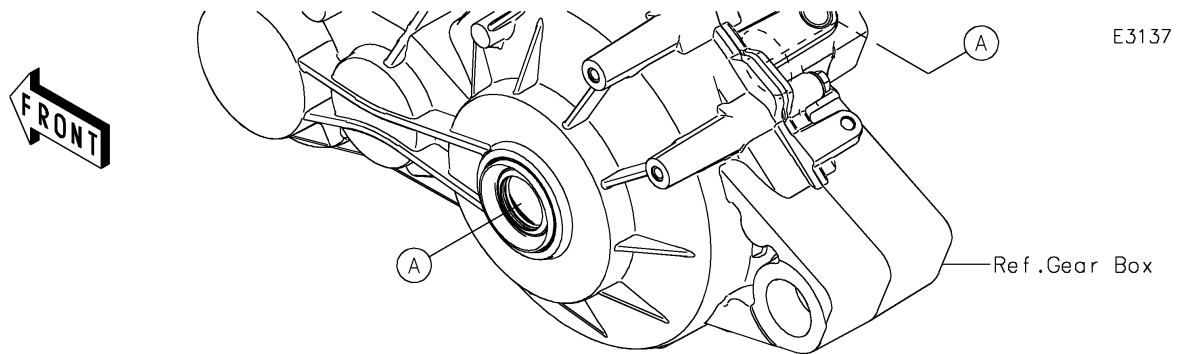

2018 MULE PRO-FXT™ EPS CAMO PARTS DIAGRAM

Drive Shaft-Rear

2018 MULE PRO-FXT™ EPS CAMO PARTS LIST

Drive Shaft-Rear

ITEM NAME	PART NUMBER	QUANTITY
BOOT,INSIDE (Ref # 49006)	49006-0585	1
BOOT,OUTSIDE (Ref # 49006A)	49006-0586	1
JOINT-BALL,RR,LH (Ref # 59266)	59266-0049	1
JOINT-BALL,RR,RH (Ref # 59266A)	59266-0050	1