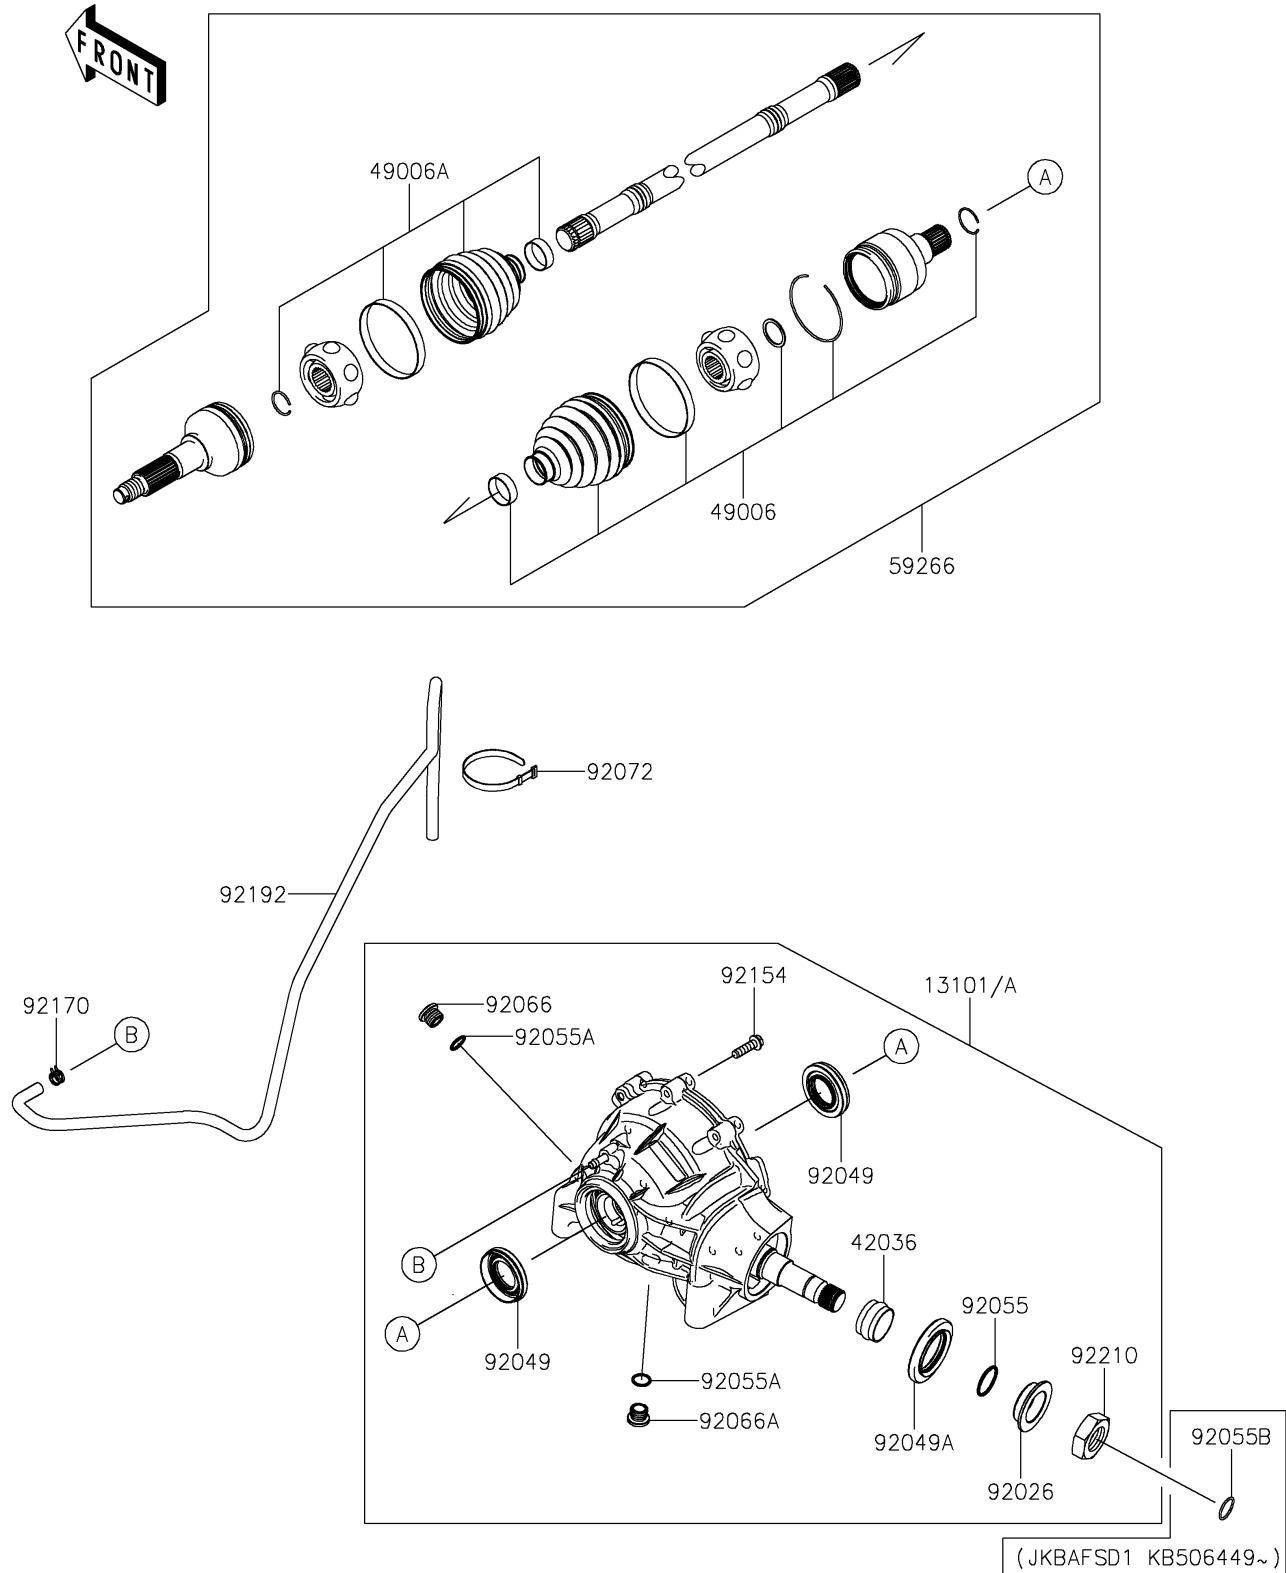

2018 MULE PRO-FXT™ EPS CAMO PARTS DIAGRAM

Drive Shaft-Front

E3136

2018 MULE PRO-FXT™ EPS CAMO PARTS LIST

Drive Shaft-Front

ITEM NAME	PART NUMBER	QUANTITY
GEAR-ASSY,FRONT DIFFERENTIAL (Ref # 13101)	13101-0662	1
SLEEVE (Ref # 42036)	42036-0741	1
BOOT,INSIDE (Ref # 49006)	49006-0578	1
BOOT,OUTSIDE (Ref # 49006A)	49006-0584	1
JOINT-BALL,FR (Ref # 59266)	59266-0710	1
SPACER (Ref # 92026)	92026-0776	1
SEAL-OIL,33X60X7 (Ref # 92049)	92049-0760	1
SEAL-OIL,44X72X7 (Ref # 92049A)	92049-0766	1
RING-O (Ref # 92055)	92055-0788	1
RING-O,15.3X2.2 (Ref # 92055A)	92055-0830	1
PLUG (Ref # 92066)	92066-0777	1
PLUG (Ref # 92066A)	92066-0778	1
BAND,L=186 (Ref # 92072)	92072-056	1
BOLT,FLANGED,8X30 (Ref # 92154)	92154-1370	1
CLAMP (Ref # 92170)	92170-2082	1
TUBE,BREATHING (Ref # 92192)	92192-1341	1
NUT (Ref # 92210)	92210-0894	1