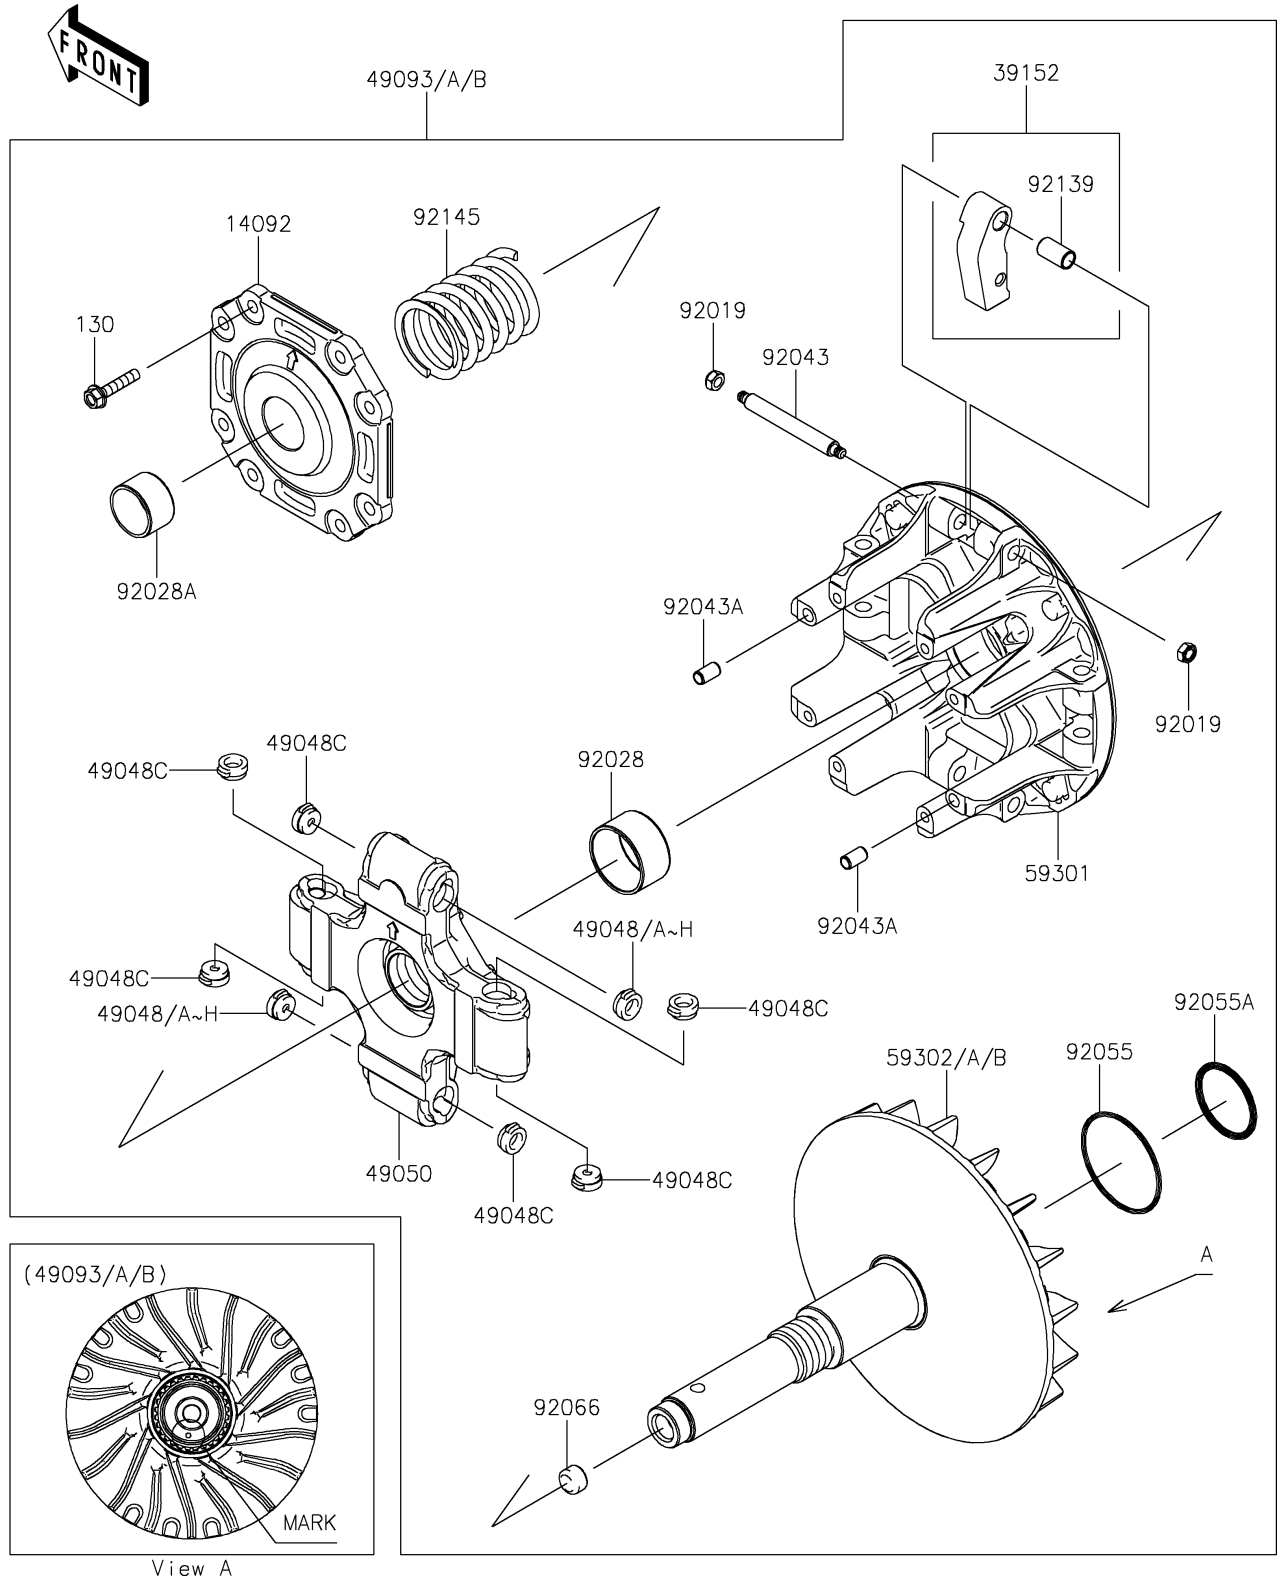

2018 MULE PRO-FXT™ EPS CAMO PARTS DIAGRAM

Drive Converter

E1391

2018 MULE PRO-FXT™ EPS CAMO PARTS LIST

Drive Converter

ITEM NAME	PART NUMBER	QUANTITY
BOLT-FLANGED,6X30 (Ref # 130)	130CA0630	1
COVER (Ref # 14092)	14092-1201	1
WEIGHT-RAMP (Ref # 39152)	39152-0039	1
SHOE,T=7.2 (Ref # 49048)	49048-1087	1
SHOE,T=7.3 (Ref # 49048A)	49048-1088	1
SHOE,T=7.4 (Ref # 49048B)	49048-1089	1
SHOE,T=7.5 (Ref # 49048C)	49048-1090	1
SHOE,T=7.6 (Ref # 49048D)	49048-1091	1
SHOE,T=7.7 (Ref # 49048E)	49048-1092	1
SHOE,T=7.8 (Ref # 49048F)	49048-1093	1
SHOE,T=7.9 (Ref # 49048G)	49048-1094	1
SHOE,T=8.0 (Ref # 49048H)	49048-1095	1
SPIDER (Ref # 49050)	49050-1083	1
CONVERTER-DRIVE,B MARK,WHITE (Ref # 49093)	49093-0071	1
CONVERTER-DRIVE,A MARK,BLUE (Ref # 49093A)	49093-0072	1
CONVERTER-DRIVE,C MARK,YELLOW (Ref # 49093B)	49093-0073	1
SHEAVE-MOVABLE (Ref # 59301)	59301-0025	1
SHEAVE-COMP,B MARK,WHITE (Ref # 59302)	59302-0092	1
SHEAVE-COMP,A MARK,BLUE (Ref # 59302A)	59302-0093	1
SHEAVE-COMP,C MARK,YELLOW (Ref # 59302B)	59302-0094	1
NUT,LOCK,6MM (Ref # 92019)	92019-008	1
BUSHING (Ref # 92028)	92028-1975	1
BUSHING (Ref # 92028A)	92028-1980	1
PIN (Ref # 92043)	92043-0809	1
PIN,6.2X8X14 (Ref # 92043A)	92043-1263	1
RING-O,59.5X2.4 (Ref # 92055)	92055-0753	1
RING-O,3.5X39.7 (Ref # 92055A)	92055-0789	1
PLUG (Ref # 92066)	92066-0784	1
BUSHING,9X11X19.75 (Ref # 92139)	92139-1103	1

2018 MULE PRO-FXT™ EPS CAMO PARTS LIST

Drive Converter

ITEM NAME	PART NUMBER	QUANTITY
SPRING (Ref # 92145)	92145-1576	1