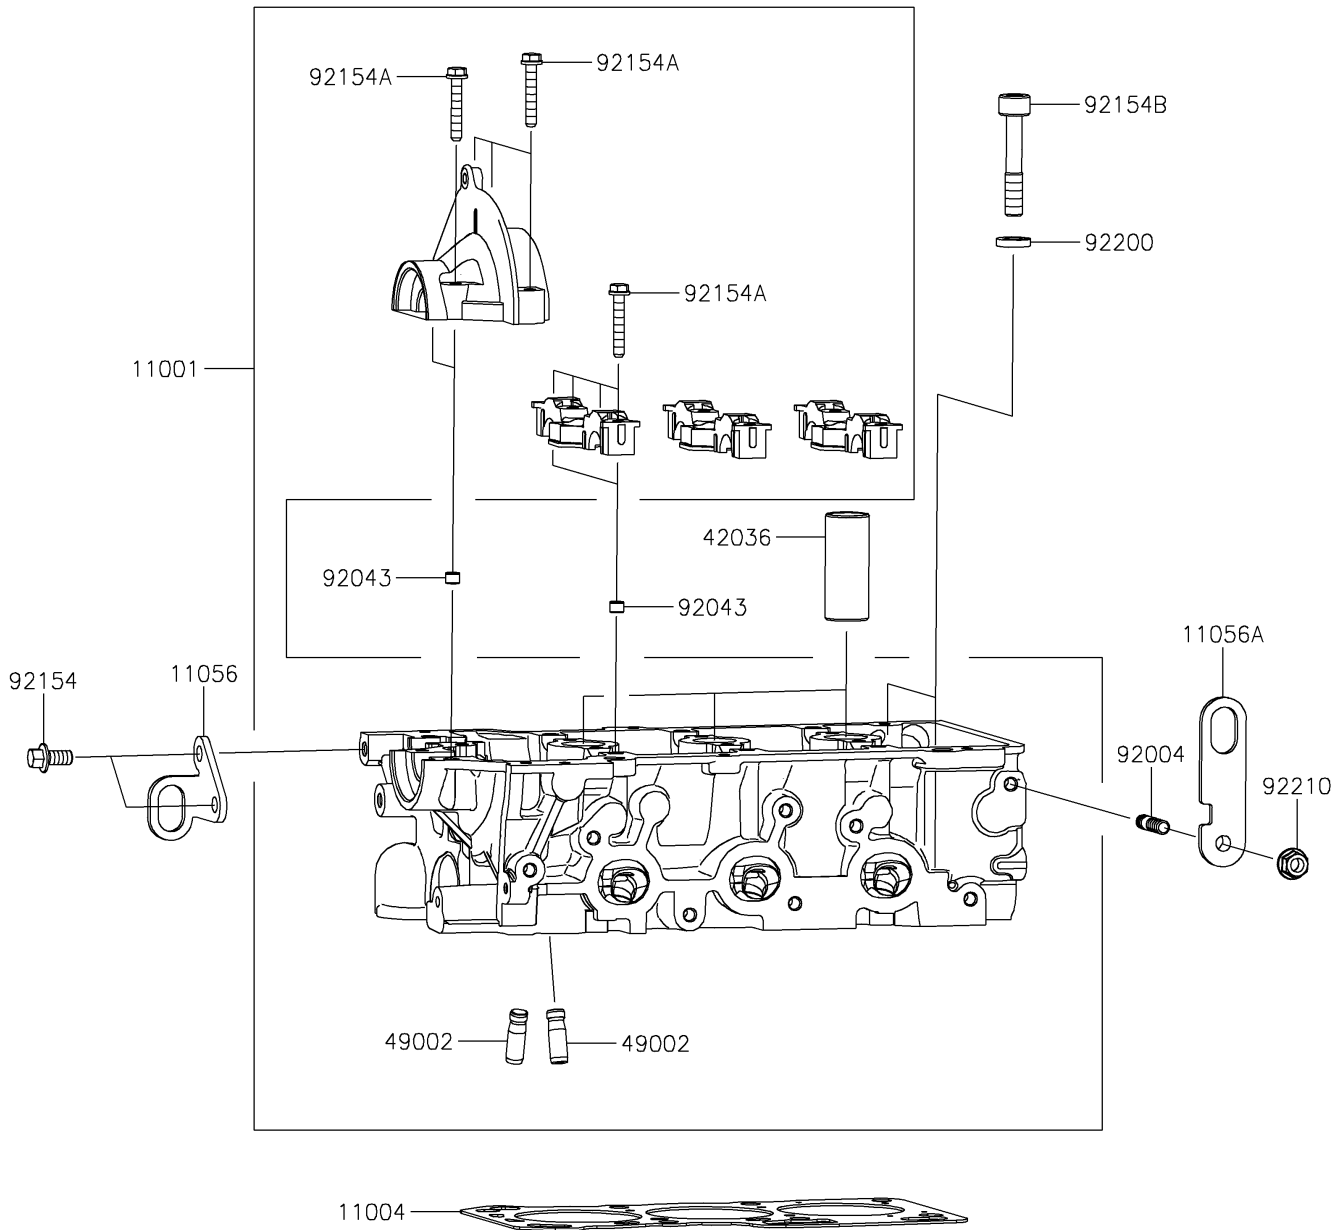

2018 MULE PRO-FXT™ EPS CAMO PARTS DIAGRAM

Cylinder Head

E1111

2018 MULE PRO-FXT™ EPS CAMO PARTS LIST

Cylinder Head

ITEM NAME	PART NUMBER	QUANTITY
HEAD-CYLINDER (Ref # 11001)	11001-0839	1
GASKET-HEAD (Ref # 11004)	11004-0747	1
BRACKET (Ref # 11056)	11056-7081	1
BRACKET (Ref # 11056A)	11056-7082	1
SLEEVE,SPARK PLUG (Ref # 42036)	42036-0764	1
GUIDE-VALVE (Ref # 49002)	49002-0030	1
STUD (Ref # 92004)	92004-0734	1
PIN (Ref # 92043)	92043-0831	1
BOLT,FLANGED,8X16 (Ref # 92154)	92154-1588	1
BOLT,6X38 (Ref # 92154A)	92154-1589	1
BOLT,SOCKET (Ref # 92154B)	92154-1590	1
WASHER (Ref # 92200)	92200-1683	1
NUT (Ref # 92210)	92210-0944	1