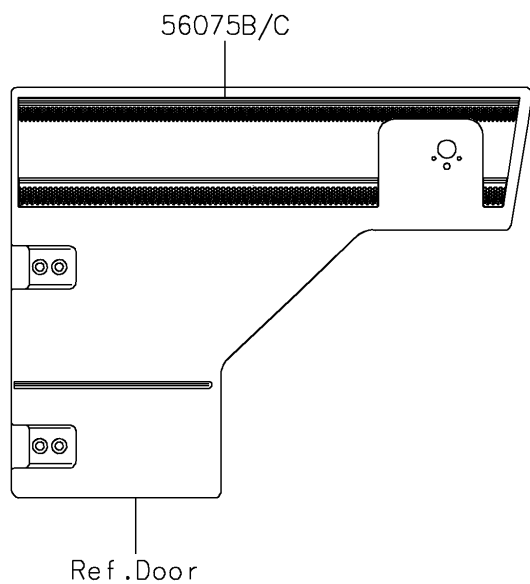

2018 MULE PRO-FXT™ EPS LE PARTS DIAGRAM

Decals(Black)

F2861A

2018 MULE PRO-FXT™ EPS LE PARTS LIST

Decals(Black)

ITEM NAME	PART NUMBER	QUANTITY
MARK,FR FENDER,LE (Ref # 56054)	56054-1569	1
MARK,FR FENDER,MULE PRO-FXT (Ref # 56054A)	56054-1830	1
PATTERN,FR FENDER,LH,EPS (Ref # 56075)	56075-1883	1
PATTERN,FR FENDER,RH,EPS (Ref # 56075A)	56075-1884	1
PATTERN,SIDE GUARD,LH,FR (Ref # 56075B)	56075-1885	1
PATTERN,SIDE GUARD,RH,FR (Ref # 56075C)	56075-1886	1
PATTERN,SIDE GUARD,LH,RR (Ref # 56075D)	56075-1887	1
PATTERN,SIDE GUARD,RH,RR (Ref # 56075E)	56075-1888	1
PATTERN,CARRIER PANEL,LH (Ref # 56075F)	56075-1889	1
PATTERN,CARRIER PANEL,RH (Ref # 56075G)	56075-1890	1