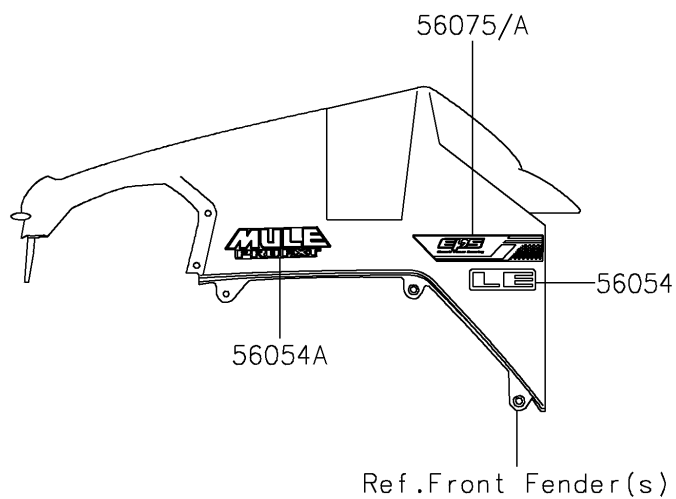

2018 MULE PRO-FXT™ EPS LE PARTS DIAGRAM

Decals(Black)

F2861A

2018 MULE PRO-FXT™ EPS LE PARTS LIST

Decals(Black)

ITEM NAME	PART NUMBER	QUANTITY
MARK,FR FENDER,LE (Ref # 56054)	56054-1569	1
MARK,FR FENDER,MULE PRO-FXT (Ref # 56054A)	56054-1830	1
PATTERN,FR FENDER,LH,EPS (Ref # 56075)	56075-1883	1
PATTERN,FR FENDER,RH,EPS (Ref # 56075A)	56075-1884	1
PATTERN,SIDE GUARD,LH,FR (Ref # 56075B)	56075-1885	1
PATTERN,SIDE GUARD,RH,FR (Ref # 56075C)	56075-1886	1
PATTERN,SIDE GUARD,LH,RR (Ref # 56075D)	56075-1887	1
PATTERN,SIDE GUARD,RH,RR (Ref # 56075E)	56075-1888	1
PATTERN,CARRIER PANEL,LH (Ref # 56075F)	56075-1889	1
PATTERN,CARRIER PANEL,RH (Ref # 56075G)	56075-1890	1