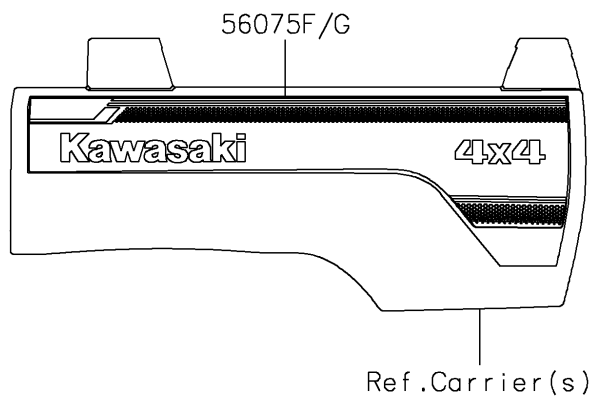

2018 MULE PRO-FXT™ EPS LE PARTS DIAGRAM

Decals(Black)

F2861A

2018 MULE PRO-FXT™ EPS LE PARTS LIST

Decals(Black)

ITEM NAME	PART NUMBER	QUANTITY
MARK,FR FENDER,LE (Ref # 56054)	56054-1569	1
MARK,FR FENDER,MULE PRO-FXT (Ref # 56054A)	56054-1830	1
PATTERN,FR FENDER,LH,EPS (Ref # 56075)	56075-1883	1
PATTERN,FR FENDER,RH,EPS (Ref # 56075A)	56075-1884	1
PATTERN,SIDE GUARD,LH,FR (Ref # 56075B)	56075-1885	1
PATTERN,SIDE GUARD,RH,FR (Ref # 56075C)	56075-1886	1
PATTERN,SIDE GUARD,LH,RR (Ref # 56075D)	56075-1887	1
PATTERN,SIDE GUARD,RH,RR (Ref # 56075E)	56075-1888	1
PATTERN,CARRIER PANEL,LH (Ref # 56075F)	56075-1889	1
PATTERN,CARRIER PANEL,RH (Ref # 56075G)	56075-1890	1