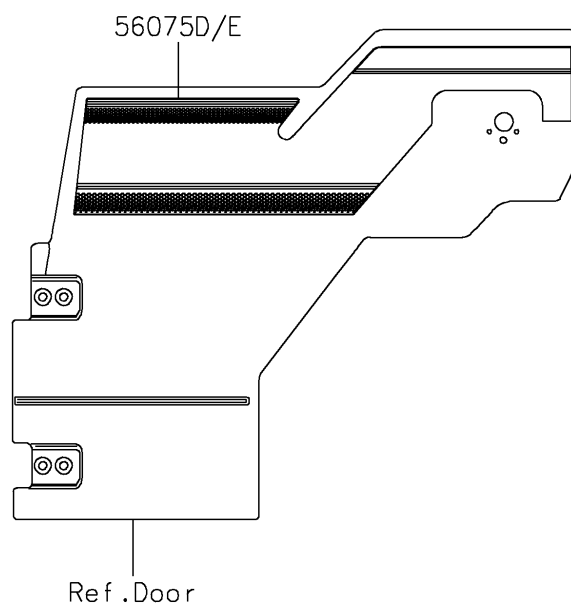

2018 MULE PRO-FXT™ EPS LE PARTS DIAGRAM

Decals(Black)

F2861A

2018 MULE PRO-FXT™ EPS LE PARTS LIST

Decals(Black)

ITEM NAME	PART NUMBER	QUANTITY
MARK,FR FENDER,LE (Ref # 56054)	56054-1569	1
MARK,FR FENDER,MULE PRO-FXT (Ref # 56054A)	56054-1830	1
PATTERN,FR FENDER,LH,EPS (Ref # 56075)	56075-1883	1
PATTERN,FR FENDER,RH,EPS (Ref # 56075A)	56075-1884	1
PATTERN,SIDE GUARD,LH,FR (Ref # 56075B)	56075-1885	1
PATTERN,SIDE GUARD,RH,FR (Ref # 56075C)	56075-1886	1
PATTERN,SIDE GUARD,LH,RR (Ref # 56075D)	56075-1887	1
PATTERN,SIDE GUARD,RH,RR (Ref # 56075E)	56075-1888	1
PATTERN,CARRIER PANEL,LH (Ref # 56075F)	56075-1889	1
PATTERN,CARRIER PANEL,RH (Ref # 56075G)	56075-1890	1