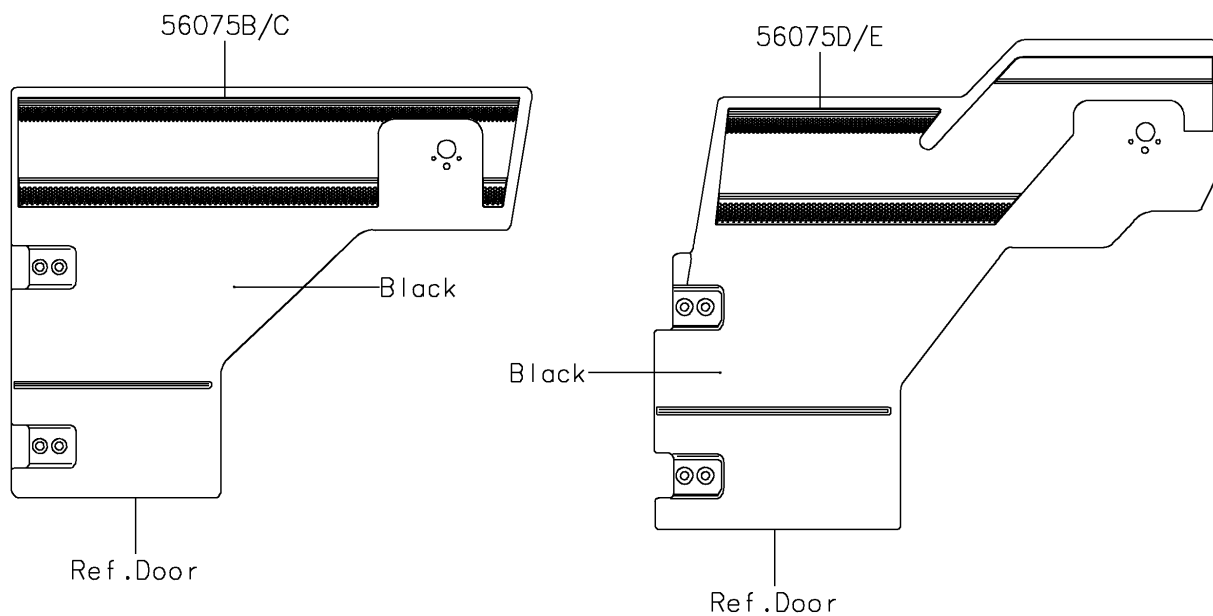

2018 MULE PRO-FXT™ EPS LE PARTS DIAGRAM

Decals(Red)

F2861

2018 MULE PRO-FXT™ EPS LE PARTS LIST

Decals(Red)

ITEM NAME	PART NUMBER	QUANTITY
MARK,FR FENDER,LE (Ref # 56054)	56054-1569	1
MARK,FR FENDER,MULE PRO-FXT (Ref # 56054A)	56054-1830	1
PATTERN,FR FENDER,LH,EPS (Ref # 56075)	56075-1891	1
PATTERN,FR FENDER,RH,EPS (Ref # 56075A)	56075-1892	1
PATTERN,SIDE GUARD,LH,FR (Ref # 56075B)	56075-1893	1
PATTERN,SIDE GUARD,RH,FR (Ref # 56075C)	56075-1894	1
PATTERN,SIDE GUARD,LH,RR (Ref # 56075D)	56075-1895	1
PATTERN,SIDE GUARD,RH,RR (Ref # 56075E)	56075-1896	1
PATTERN,CARRIER PANEL,LH (Ref # 56075F)	56075-1897	1
PATTERN,CARRIER PANEL,RH (Ref # 56075G)	56075-1898	1