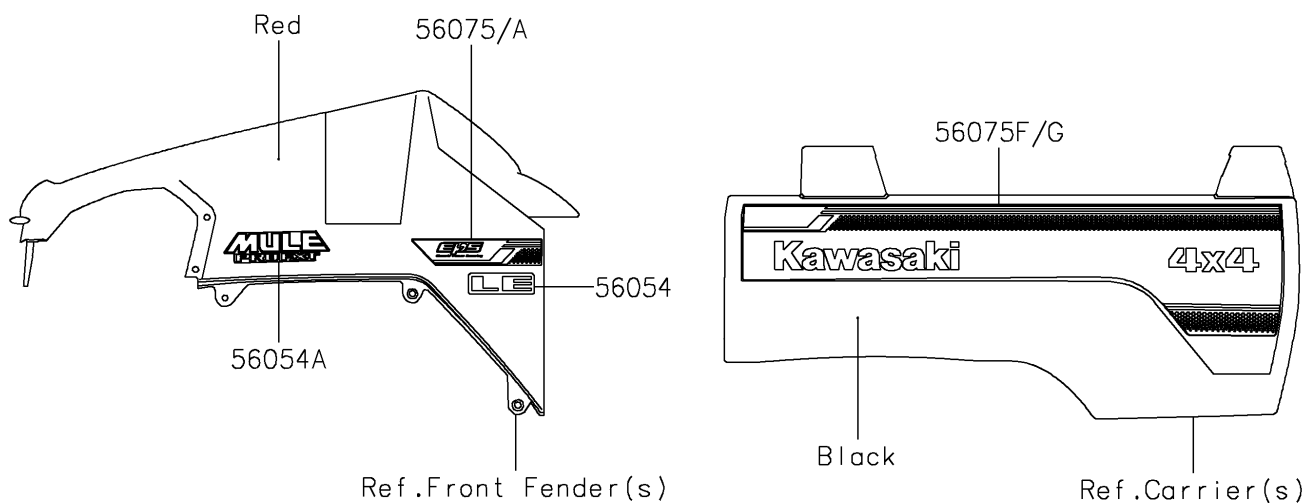

2018 MULE PRO-FXT™ EPS LE PARTS DIAGRAM

Decals(Red)

F2861

2018 MULE PRO-FXT™ EPS LE PARTS LIST

Decals(Red)

ITEM NAME	PART NUMBER	QUANTITY
MARK,FR FENDER,LE (Ref # 56054)	56054-1569	1
MARK,FR FENDER,MULE PRO-FXT (Ref # 56054A)	56054-1830	1
PATTERN,FR FENDER,LH,EPS (Ref # 56075)	56075-1891	1
PATTERN,FR FENDER,RH,EPS (Ref # 56075A)	56075-1892	1
PATTERN,SIDE GUARD,LH,FR (Ref # 56075B)	56075-1893	1
PATTERN,SIDE GUARD,RH,FR (Ref # 56075C)	56075-1894	1
PATTERN,SIDE GUARD,LH,RR (Ref # 56075D)	56075-1895	1
PATTERN,SIDE GUARD,RH,RR (Ref # 56075E)	56075-1896	1
PATTERN,CARRIER PANEL,LH (Ref # 56075F)	56075-1897	1
PATTERN,CARRIER PANEL,RH (Ref # 56075G)	56075-1898	1