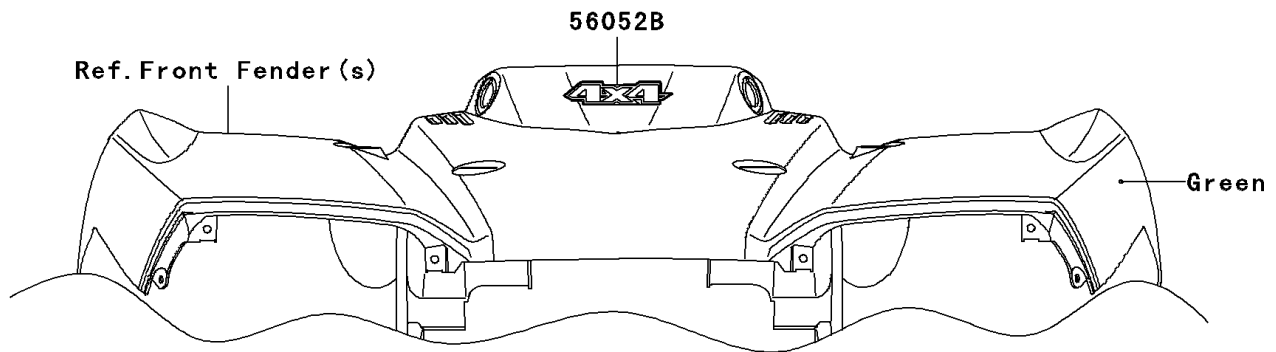

2005 Brute Force® 650 4x4 PARTS DIAGRAM

Decals(Green)

F2861A

2005 Brute Force® 650 4x4 PARTS LIST

Decals(Green)

ITEM NAME	PART NUMBER	QUANTITY
MARK,SIDE COVER,KAWASAKI (Ref # 56052)	56052-0542	1
MARK,SIDE COVER,BRUTE FORCE (Ref # 56052A)	56052-0543	1
MARK,FR FENDER,4X4 (Ref # 56052B)	56052-0544	1
MARK,RR FENDER,V TWIN 650 (Ref # 56052C)	56052-0545	1
PATTERN,SIDE COVER,LH (Ref # 56066)	56066-1869	1
PATTERN,SIDE COVER,RH (Ref # 56066A)	56066-1870	1