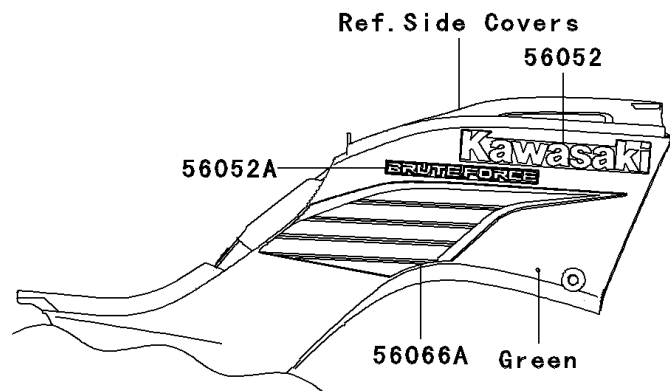

2005 Brute Force® 650 4x4 PARTS DIAGRAM

Decals(Green)

F2861A

2005 Brute Force® 650 4x4 PARTS LIST

Decals(Green)

ITEM NAME	PART NUMBER	QUANTITY
MARK,SIDE COVER,KAWASAKI (Ref # 56052)	56052-0542	1
MARK,SIDE COVER,BRUTE FORCE (Ref # 56052A)	56052-0543	1
MARK,FR FENDER,4X4 (Ref # 56052B)	56052-0544	1
MARK,RR FENDER,V TWIN 650 (Ref # 56052C)	56052-0545	1
PATTERN,SIDE COVER,LH (Ref # 56066)	56066-1869	1
PATTERN,SIDE COVER,RH (Ref # 56066A)	56066-1870	1