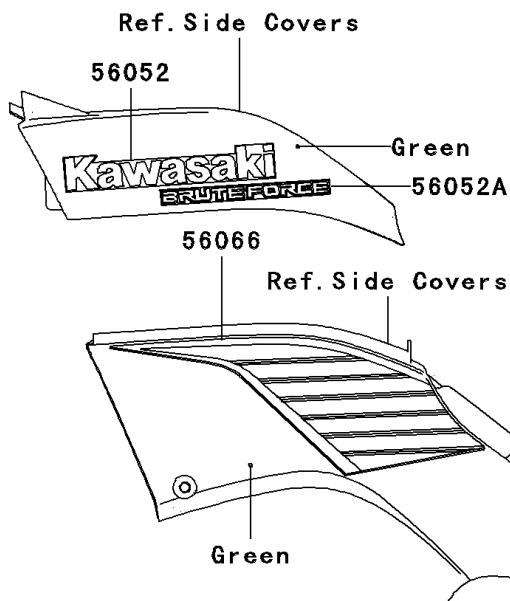

2005 Brute Force® 650 4x4 PARTS DIAGRAM

Decals(Green)

F2861A

2005 Brute Force® 650 4x4 PARTS LIST

Decals(Green)

ITEM NAME	PART NUMBER	QUANTITY
MARK,SIDE COVER,KAWASAKI (Ref # 56052)	56052-0542	1
MARK,SIDE COVER,BRUTE FORCE (Ref # 56052A)	56052-0543	1
MARK,FR FENDER,4X4 (Ref # 56052B)	56052-0544	1
MARK,RR FENDER,V TWIN 650 (Ref # 56052C)	56052-0545	1
PATTERN,SIDE COVER,LH (Ref # 56066)	56066-1869	1
PATTERN,SIDE COVER,RH (Ref # 56066A)	56066-1870	1