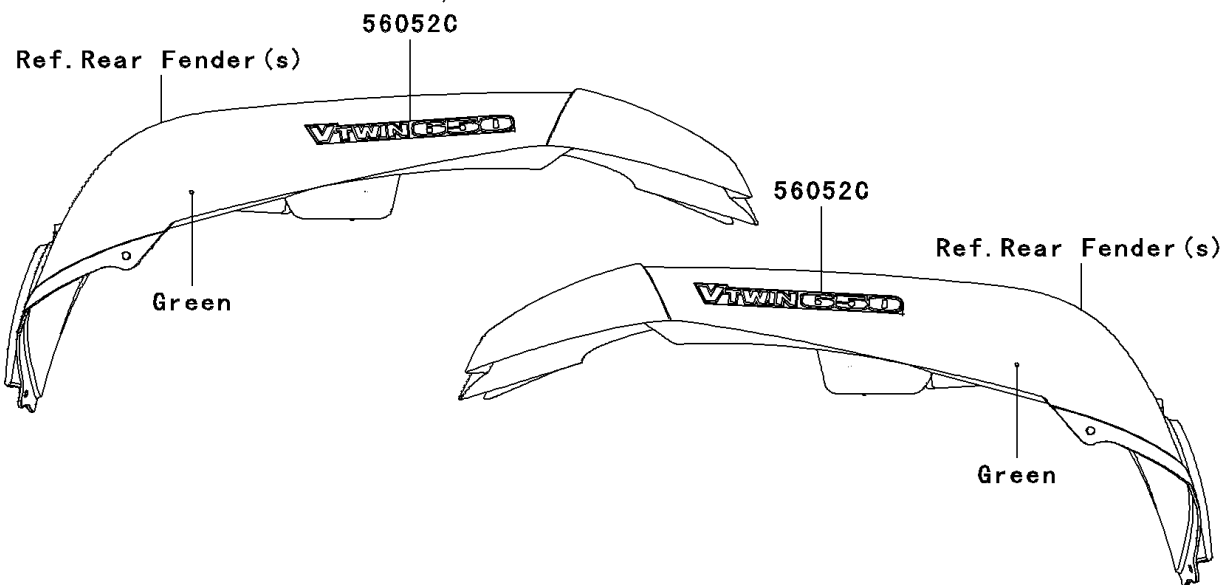

2005 Brute Force® 650 4x4 PARTS DIAGRAM

Decals(Green)

F2861A

2005 Brute Force® 650 4x4 PARTS LIST

Decals(Green)

ITEM NAME	PART NUMBER	QUANTITY
MARK,SIDE COVER,KAWASAKI (Ref # 56052)	56052-0542	1
MARK,SIDE COVER,BRUTE FORCE (Ref # 56052A)	56052-0543	1
MARK,FR FENDER,4X4 (Ref # 56052B)	56052-0544	1
MARK,RR FENDER,V TWIN 650 (Ref # 56052C)	56052-0545	1
PATTERN,SIDE COVER,LH (Ref # 56066)	56066-1869	1
PATTERN,SIDE COVER,RH (Ref # 56066A)	56066-1870	1