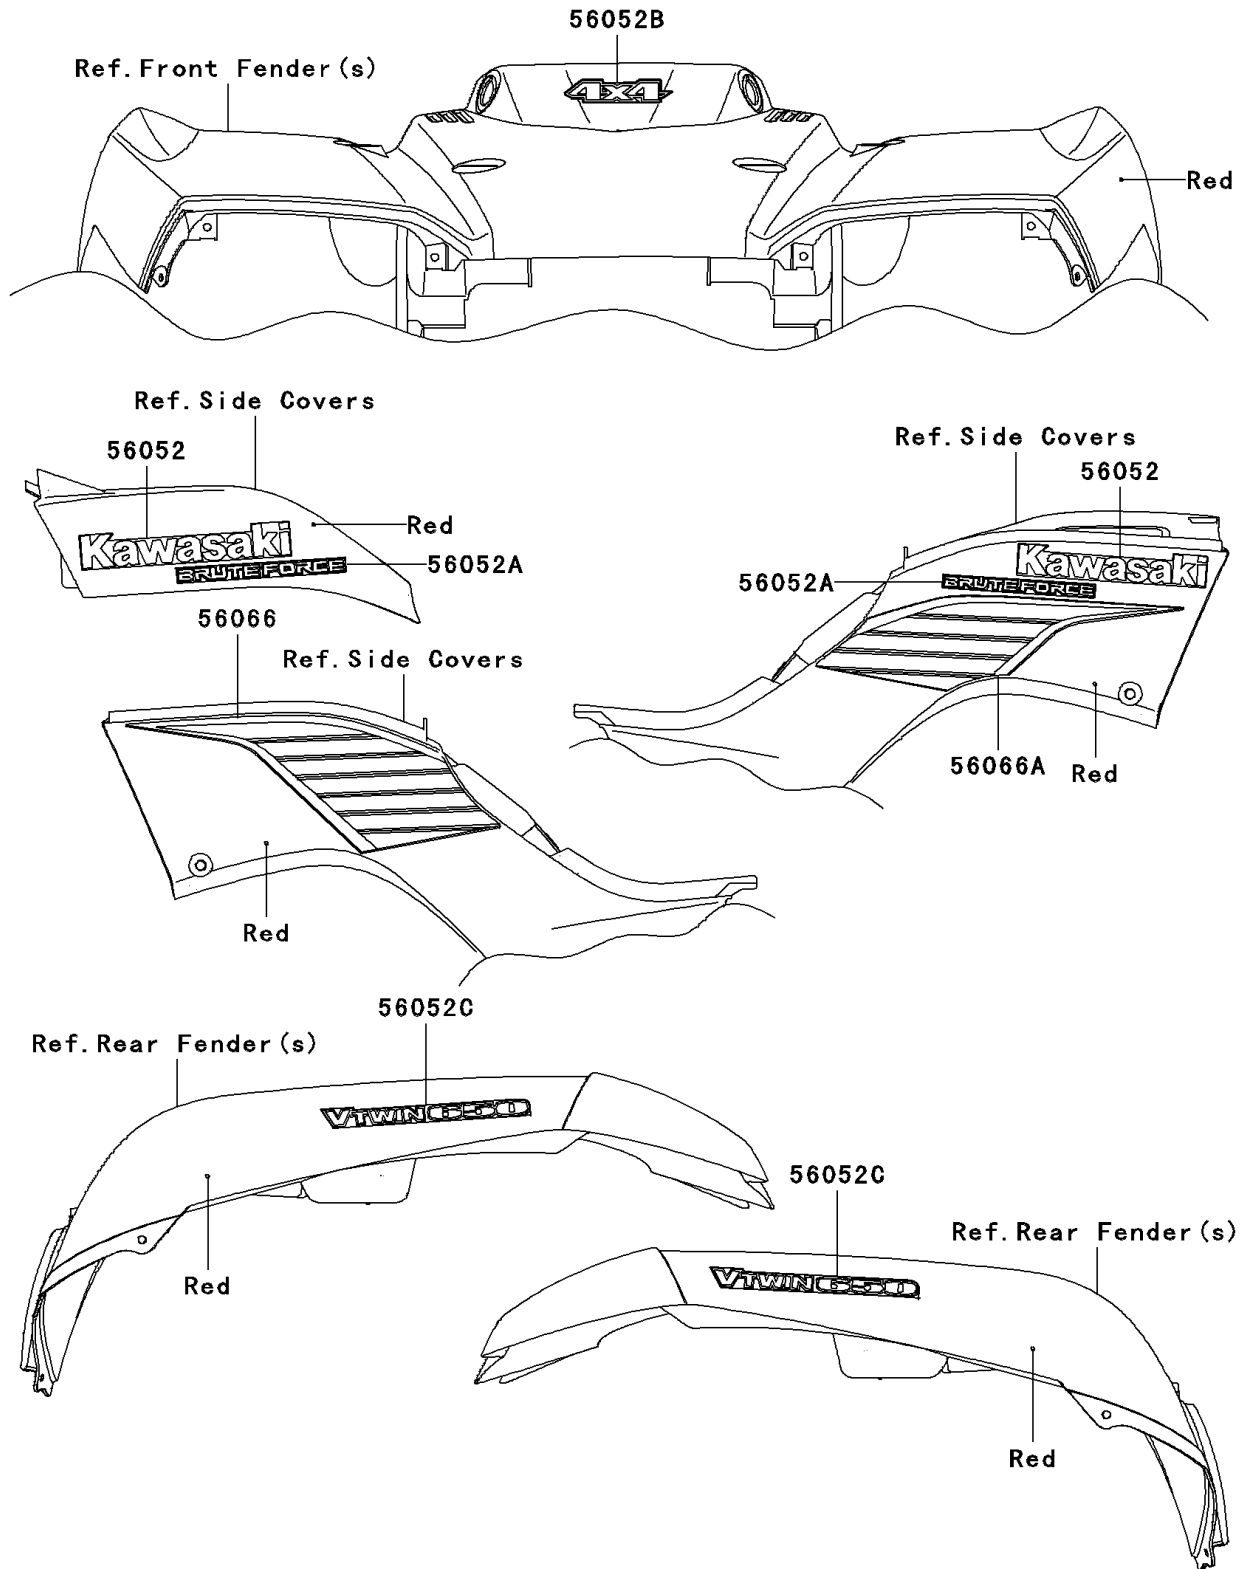

2005 Brute Force® 650 4x4 PARTS DIAGRAM

Decals(Red)

F2861

2005 Brute Force® 650 4x4 PARTS LIST

Decals(Red)

ITEM NAME	PART NUMBER	QUANTITY
MARK,SIDE COVER,KAWASAKI (Ref # 56052)	56052-0145	1
MARK,SIDE COVER,BRUTE FORCE (Ref # 56052A)	56052-0546	1
MARK,FR FENDER,4X4 (Ref # 56052B)	56052-0547	1
MARK,RR FENDER,V TWIN 650 (Ref # 56052C)	56052-0548	1
PATTERN,SIDE COVER,LH (Ref # 56066)	56066-1871	1
PATTERN,SIDE COVER,RH (Ref # 56066A)	56066-1872	1