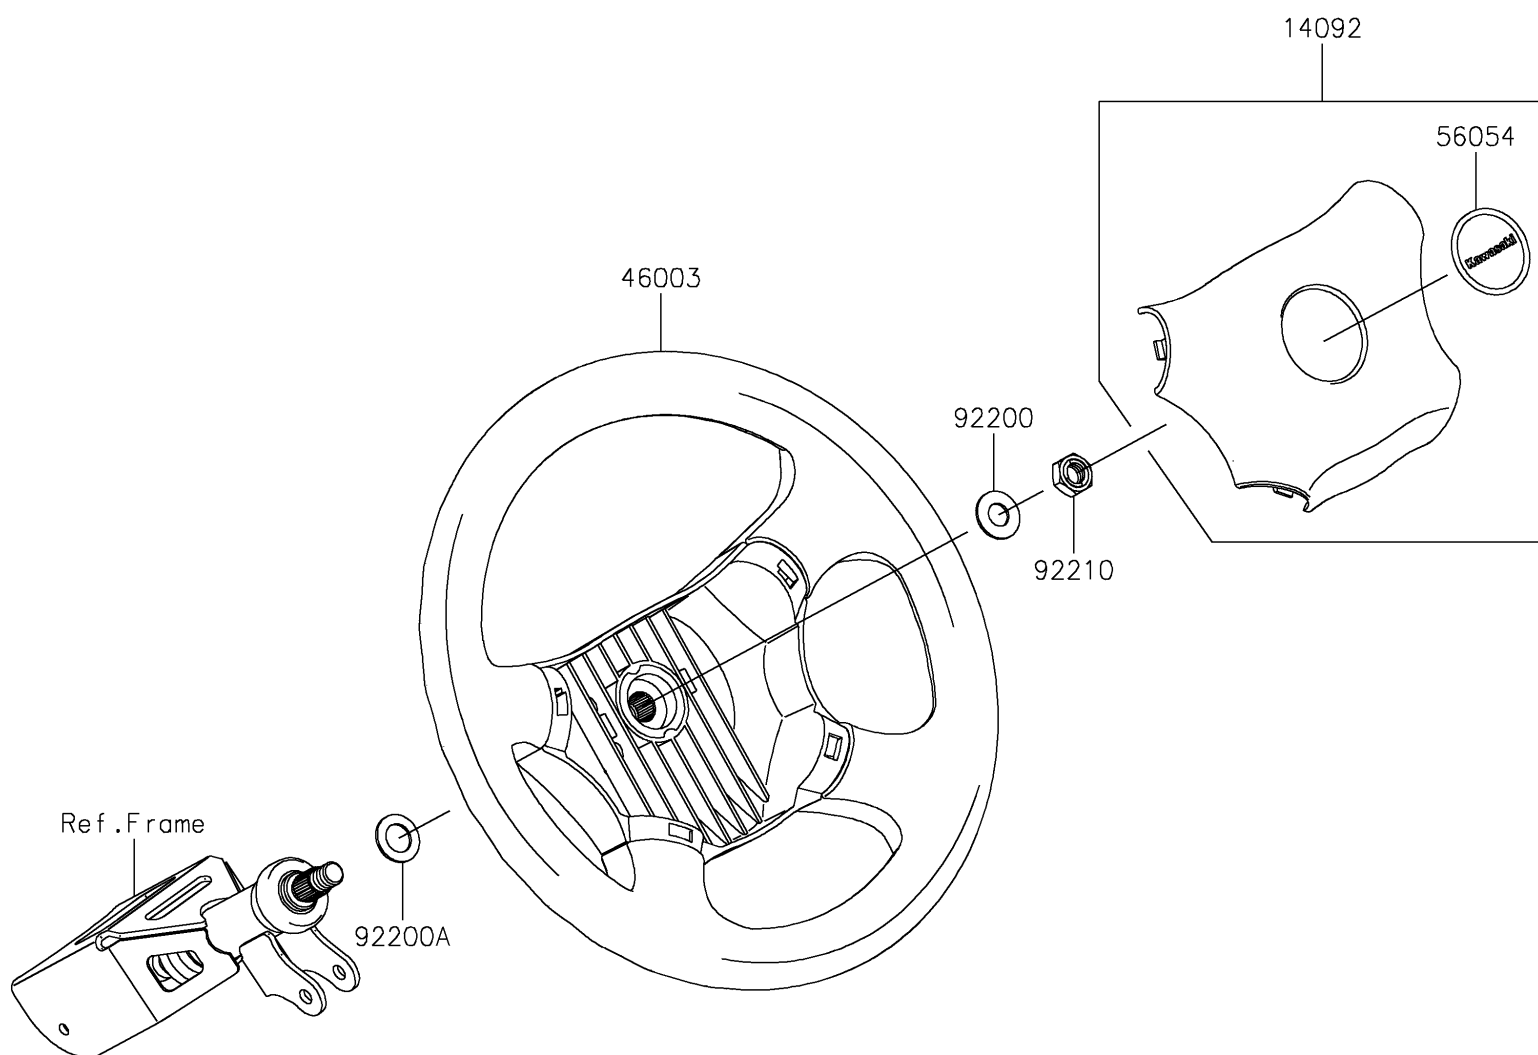

## 2018 MULE PRO-FXT™ EPS LE PARTS DIAGRAM

Steering Wheel

F2311

## 2018 MULE PRO-FXT™ EPS LE PARTS LIST

Steering Wheel

ITEM NAME	PART NUMBER	QUANTITY
COVER,HORN SWITCH (Ref # 14092)	14092-1029	1
HANDLE (Ref # 46003)	46003-0595	1
MARK,CENTER LOGO,KAWASAKI (Ref # 56054)	56054-1188	1
WASHER,12.1X25X1.6 (Ref # 92200)	92200-0455	1
WASHER,15X25X1.6 (Ref # 92200A)	92200-0460	1
NUT,LOCK,12MM (Ref # 92210)	92210-1249	1