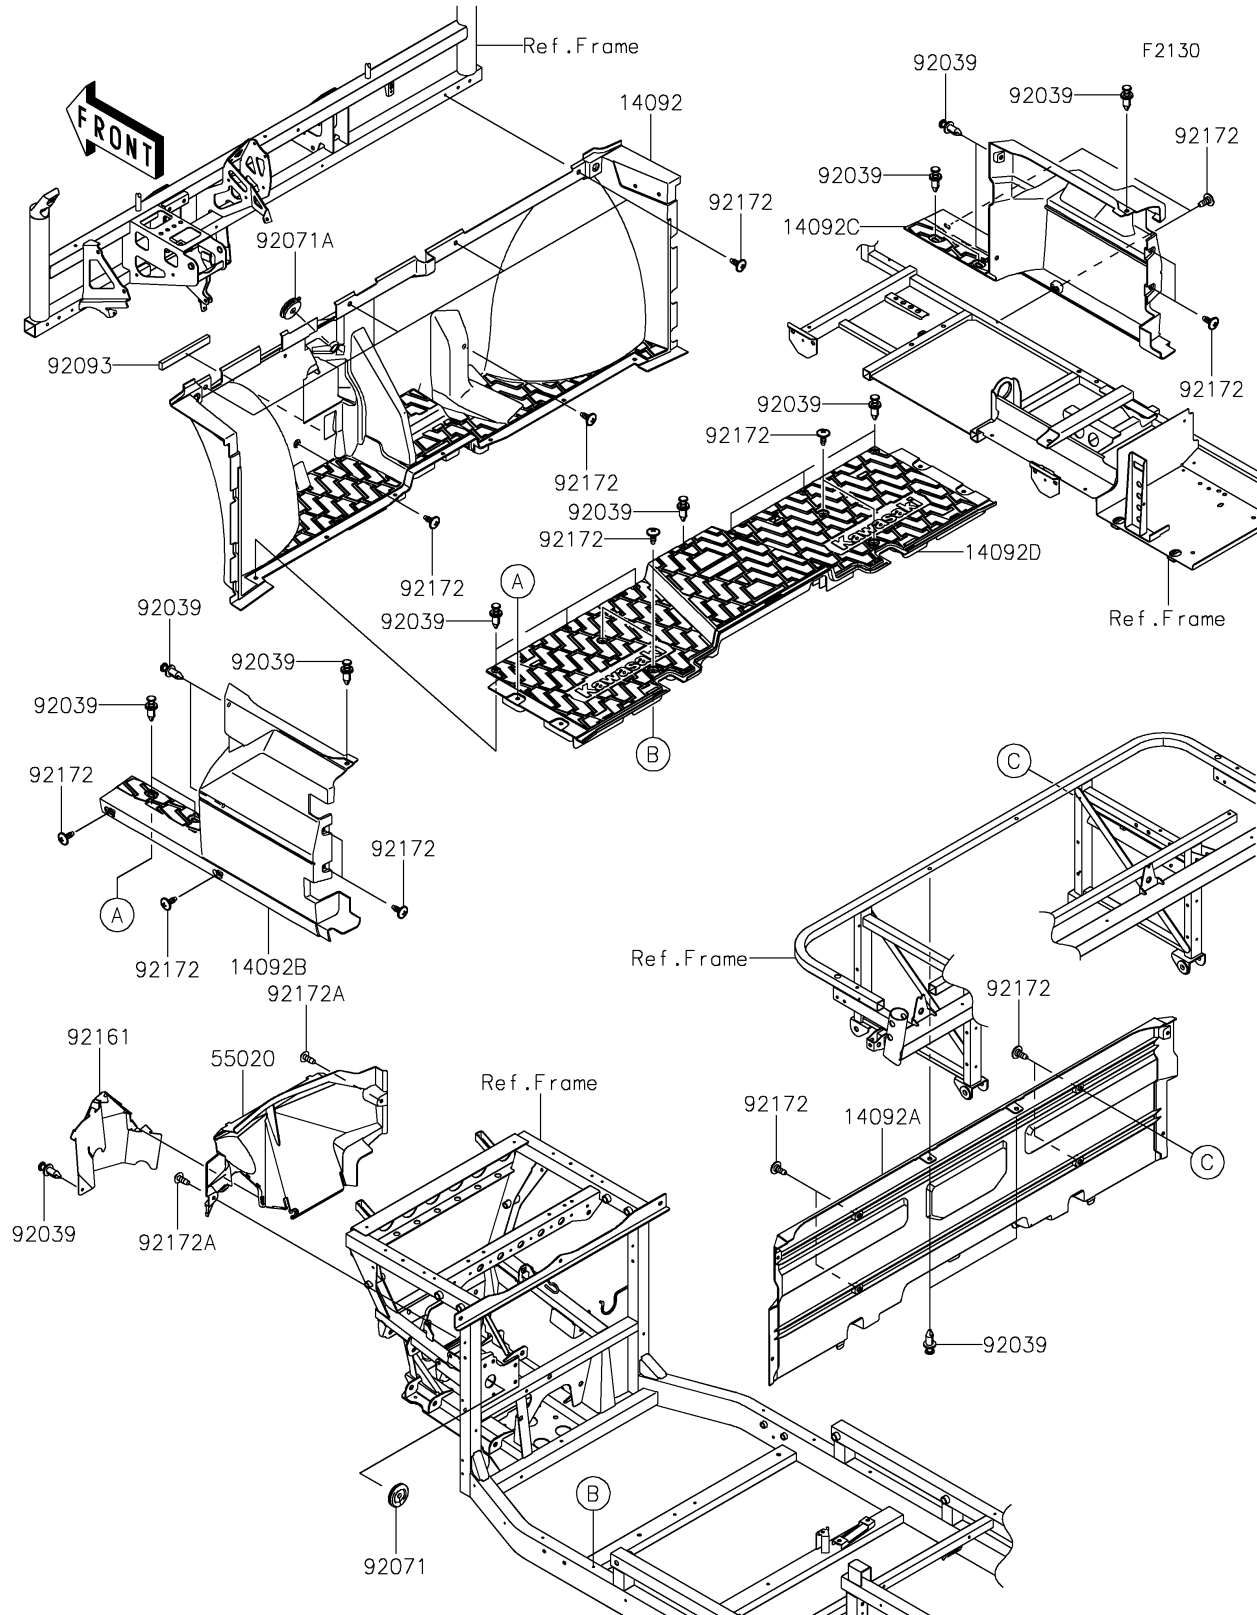

## 2018 MULE PRO-FXT™ EPS LE PARTS DIAGRAM

Frame Fittings(Front)

## 2018 MULE PRO-FXT™ EPS LE PARTS LIST

Frame Fittings(Front)

ITEM NAME	PART NUMBER	QUANTITY
COVER,FR FLOOR (Ref # 14092)	14092-1184	1
COVER,FR SEAT (Ref # 14092A)	14092-1185	1
COVER,SIDE,LH,FR (Ref # 14092B)	14092-1188	1
COVER,SIDE,RH,FR (Ref # 14092C)	14092-1189	1
COVER,FLOOR,BOTTOM (Ref # 14092D)	14092-1196	1
GUARD (Ref # 55020)	55020-0961	1
RIVET (Ref # 92039)	92039-0776	1
GROMMET,9X45X9 (Ref # 92071)	92071-0728	1
GROMMET,8X22X8 (Ref # 92071A)	92071-0753	1
SEAL,10X20X165 (Ref # 92093)	92093-0617	1
DAMPER (Ref # 92161)	92161-1649	1
SCREW,6X16 (Ref # 92172)	92172-0711	1
SCREW,TAPPING,6X16 (Ref # 92172A)	92172-0739	1