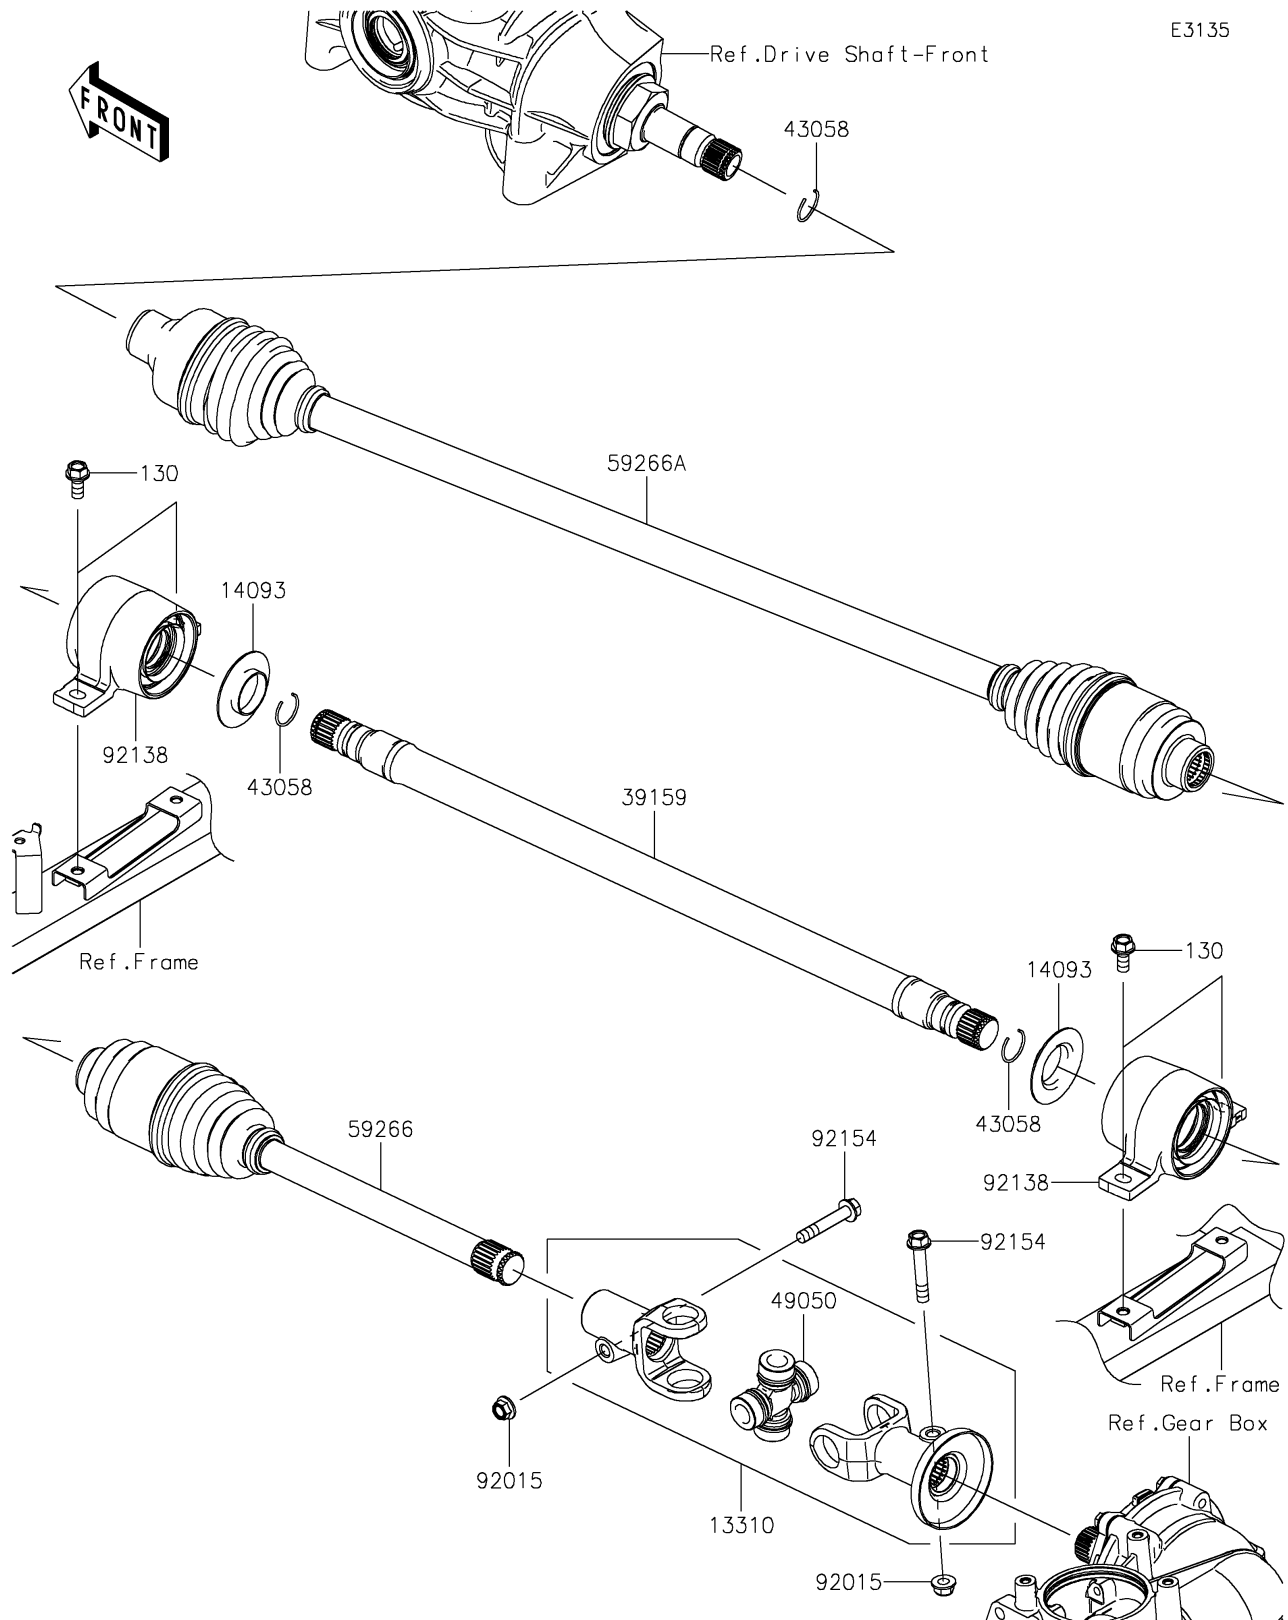

2018 MULE PRO-FXT™ EPS LE PARTS DIAGRAM

Drive Shaft-Propeller

E3135

2018 MULE PRO-FXT™ EPS LE PARTS LIST

Drive Shaft-Propeller

ITEM NAME	PART NUMBER	QUANTITY
BOLT-FLANGED,8X18 (Ref # 130)	130BA0818	1
SHAFT-ASSY (Ref # 13310)	13310-0038	1
COVER,SIDE RIP (Ref # 14093)	14093-0006	1
SHAFT-DRIVE (Ref # 39159)	39159-0045	1
RING (Ref # 43058)	43058-0018	1
SPIDER (Ref # 49050)	49050-0034	1
JOINT-BALL,T/M SIDE (Ref # 59266)	59266-0716	1
JOINT-BALL,FR DIFF SIDE (Ref # 59266A)	59266-0735	1
NUT,8MM (Ref # 92015)	92015-1432	1
BEARING-COMP (Ref # 92138)	92138-0002	1
BOLT,FLANGED,8X46 (Ref # 92154)	92154-1365	1