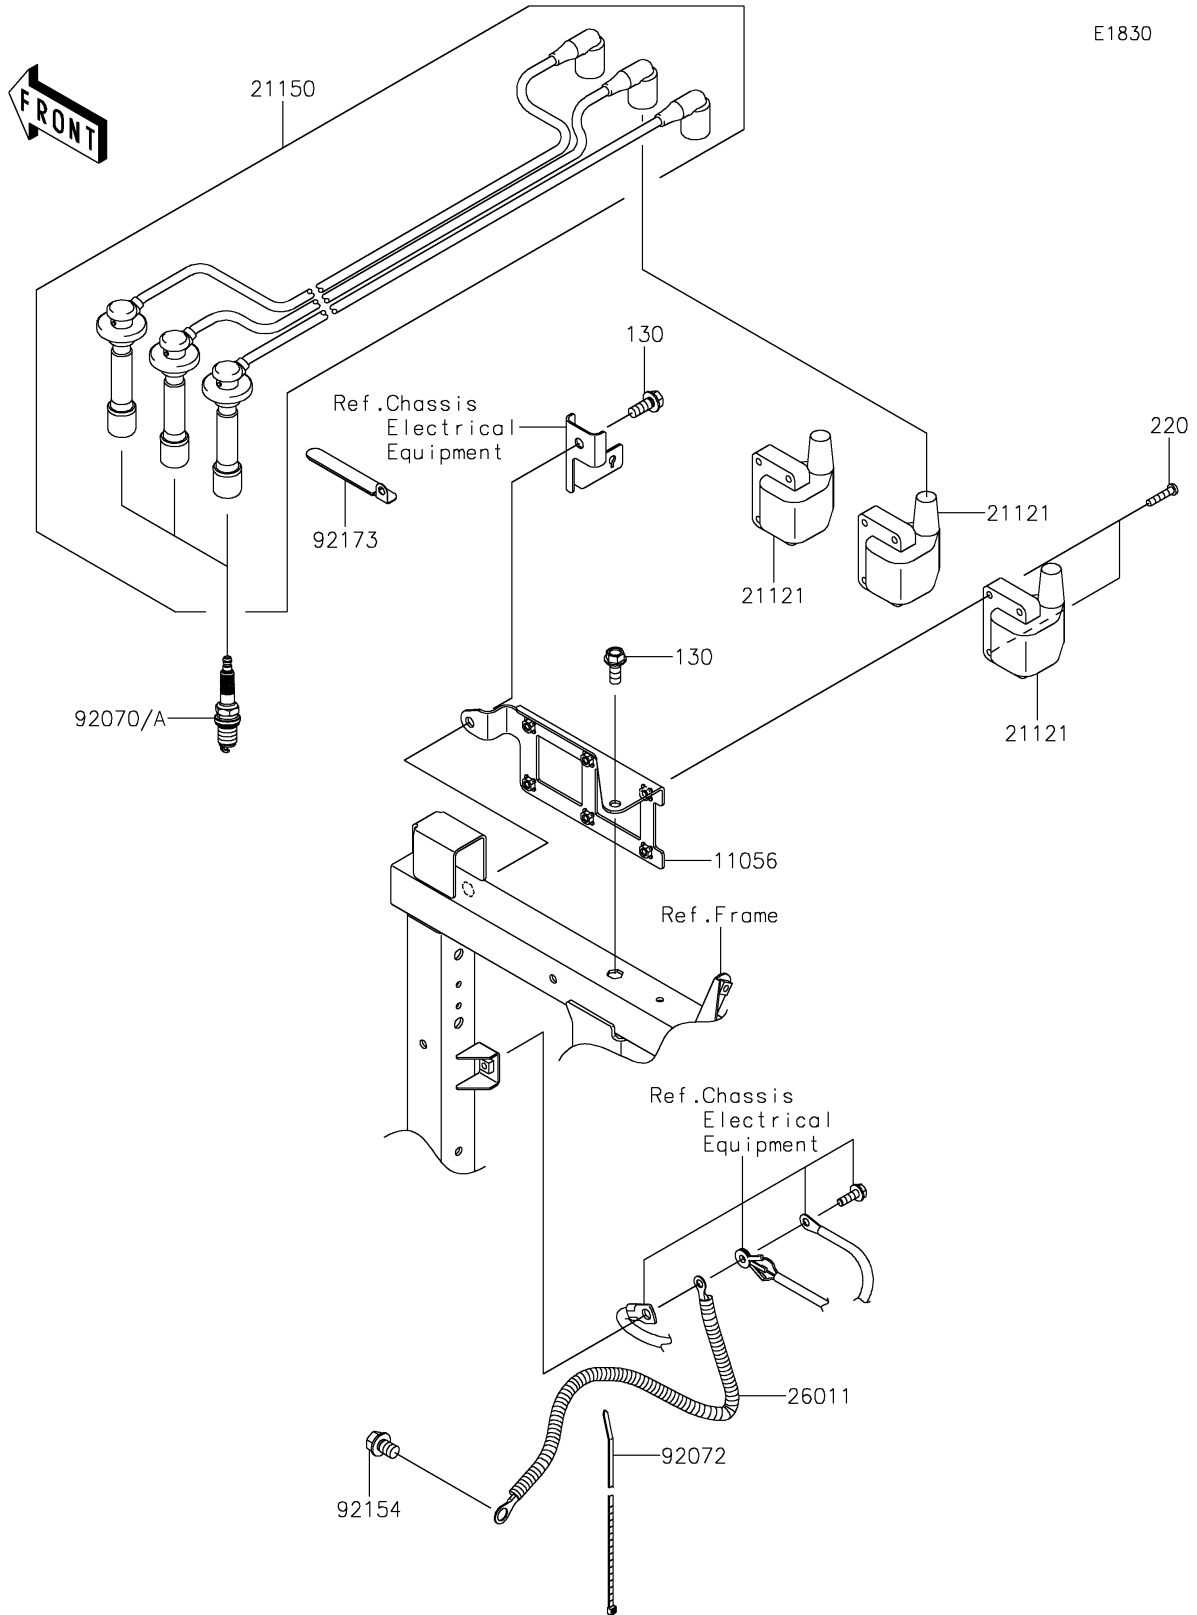

## 2018 MULE PRO-FXT™ EPS LE PARTS DIAGRAM

Ignition System

## 2018 MULE PRO-FXT™ EPS LE PARTS LIST

### Ignition System

ITEM NAME	PART NUMBER	QUANTITY
BRACKET (Ref # 11056)	11056-2930	1
BOLT-FLANGED,8X20 (Ref # 130)	130BA0820	1
COIL-IGNITION (Ref # 21121)	21121-0724	1
CORD-ASSY,HIGH TENSION (Ref # 21150)	21150-0013	1
SCREW-PAN-CROS,5X25 (Ref # 220)	220AA0525	1
WIRE-LEAD (Ref # 26011)	26011-0846	1
PLUG-SPARK,7026(TORCH) (Ref # 92070)	92070-0048	1
PLUG-SPARK,IFR6B11(NGK) (Ref # 92070A)		1
BAND,L=292.1 (Ref # 92072)	92072-3509	1
BOLT,FLANGED,10X14 (Ref # 92154)	92154-1383	1
CLAMP (Ref # 92173)	92173-1056	1