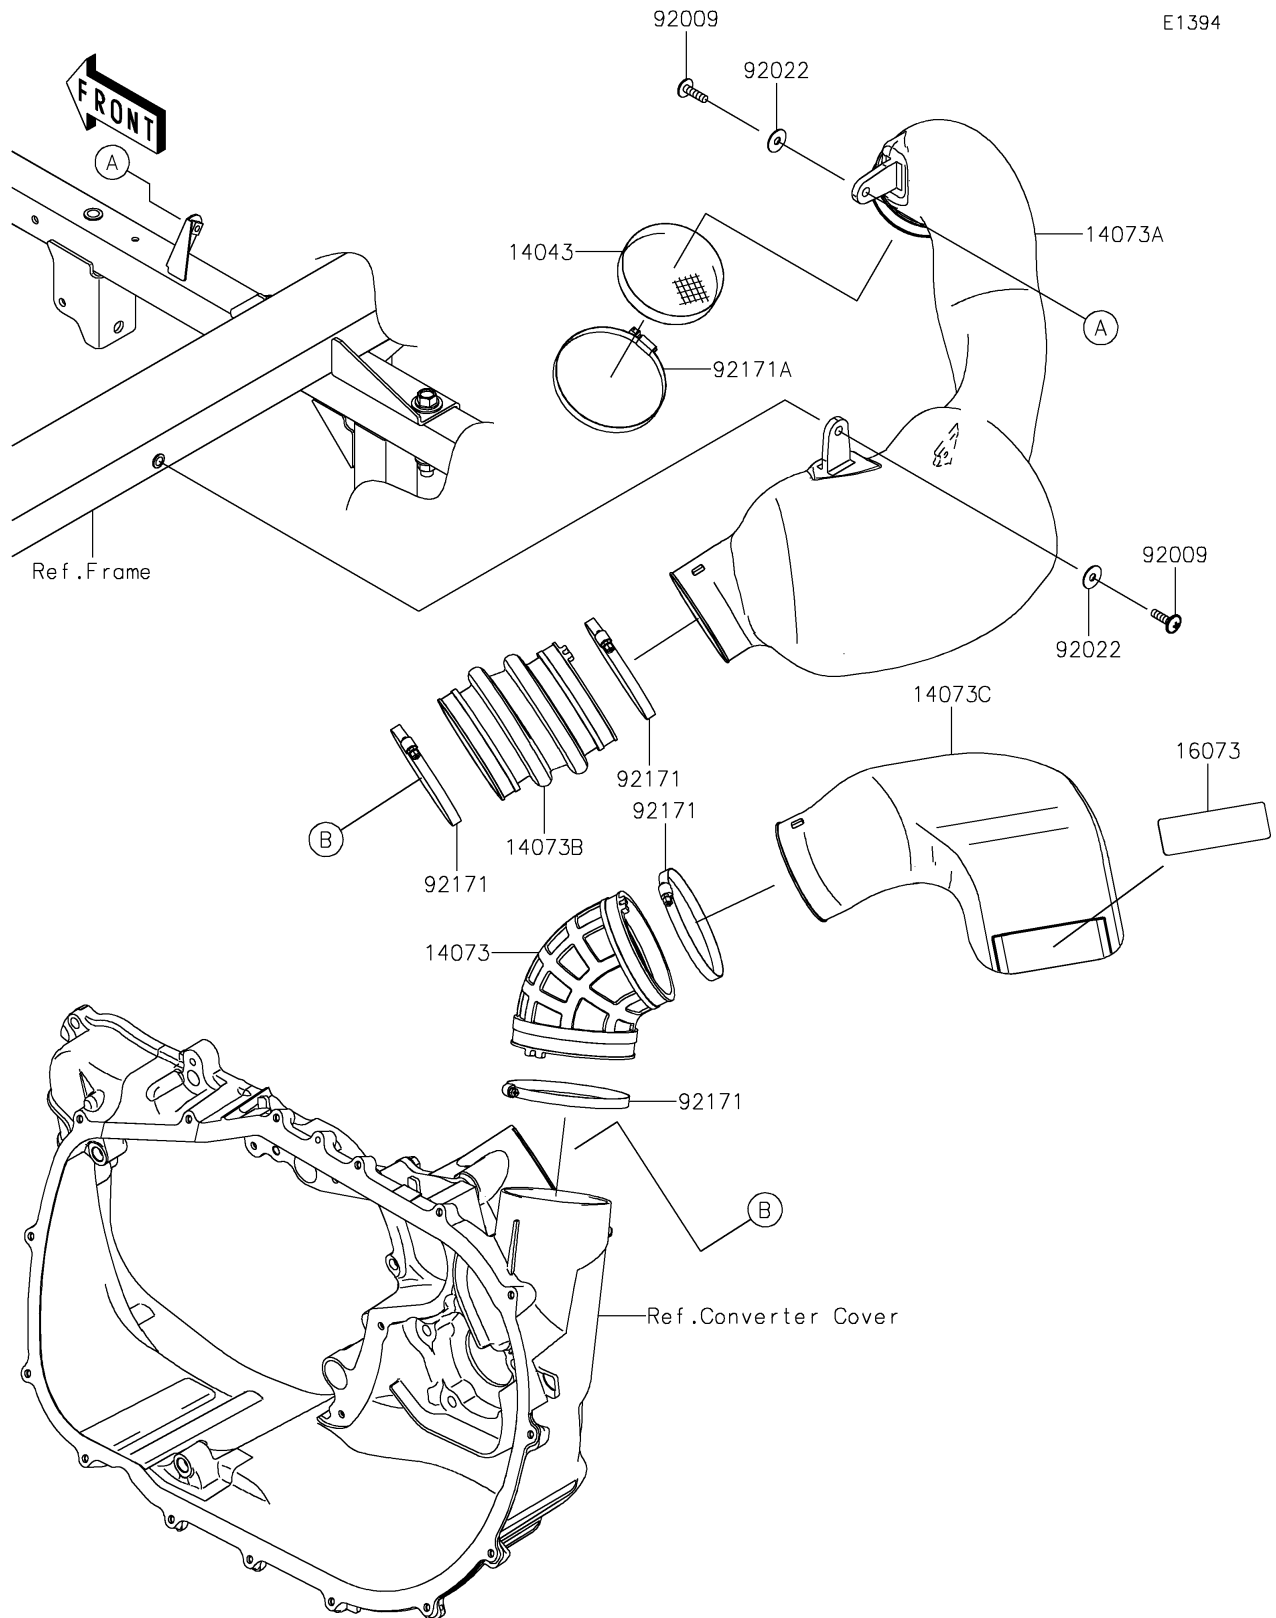

## 2018 MULE PRO-FXT™ EPS LE PARTS DIAGRAM

Air Cleaner-Belt Converter

E1394

## 2018 MULE PRO-FXT™ EPS LE PARTS LIST

Air Cleaner-Belt Converter

ITEM NAME	PART NUMBER	QUANTITY
FILTER (Ref # 14043)	14043-0013	1
DUCT,EXHAUST (Ref # 14073)	14073-0788	1
DUCT,INTAKE (Ref # 14073A)	14073-0789	1
DUCT,INTAKE (Ref # 14073B)	14073-0790	1
DUCT,EXHAUST (Ref # 14073C)	14073-0793	1
INSULATOR (Ref # 16073)	16073-0826	1
SCREW,6X22 (Ref # 92009)	92009-1441	1
WASHER,PLAIN,6.5X20X1 (Ref # 92022)	92022-165	1
CLAMP (Ref # 92171)	92171-1383	1
CLAMP (Ref # 92171A)	92171-3716	1