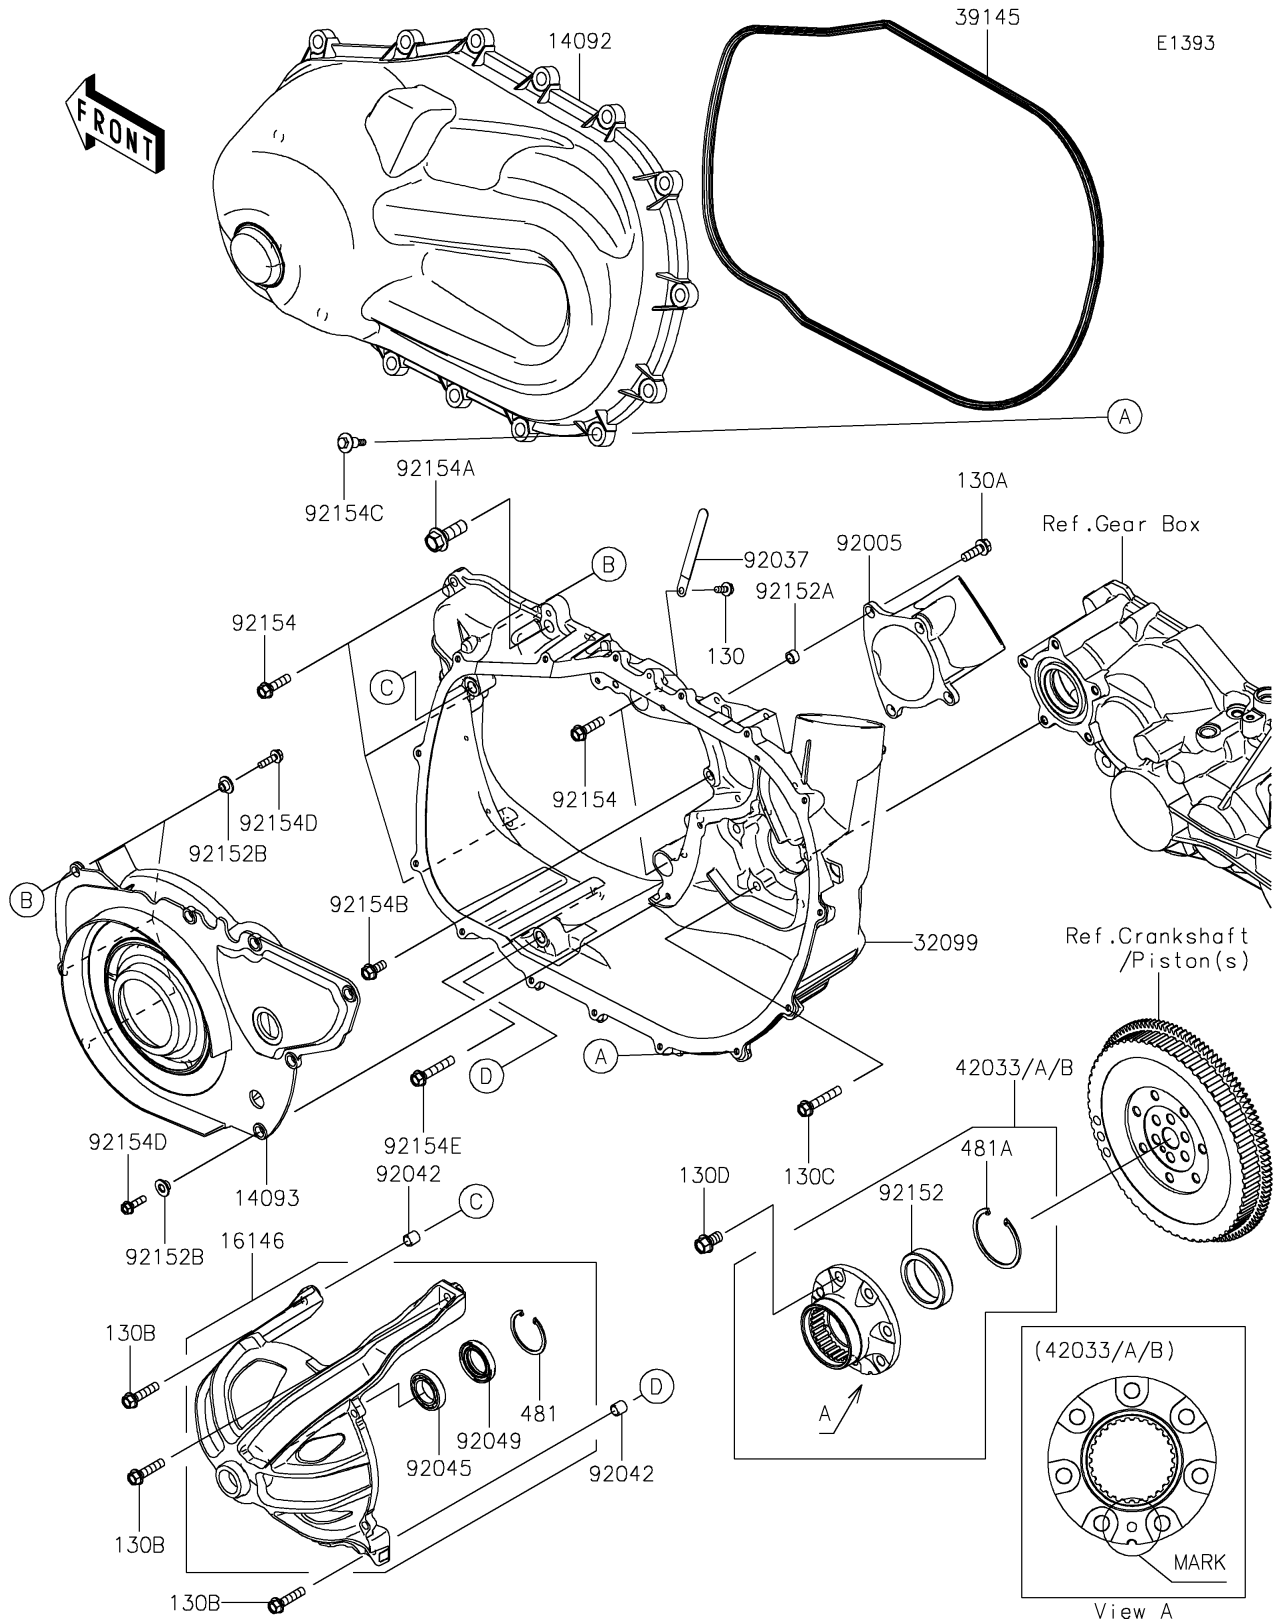

## 2018 MULE PRO-FXT™ EPS LE PARTS DIAGRAM

Converter Cover

## 2018 MULE PRO-FXT™ EPS LE PARTS LIST

Converter Cover

ITEM NAME	PART NUMBER	QUANTITY
BOLT-FLANGED,6X14 (Ref # 130)	130BA0614	1
BOLT-FLANGED,8X25 (Ref # 130A)	130BA0825	1
BOLT-FLANGED,8X35 (Ref # 130B)	130BA0835	1
BOLT-FLANGED,8X45 (Ref # 130C)	130BA0845	1
BOLT-FLANGED,10X18 (Ref # 130D)	130CA1018	1
COVER,CVT (Ref # 14092)	14092-1202	1
COVER (Ref # 14093)	14093-0717	1
COVER-ASSY (Ref # 16146)	16146-0734	1
CASE,CVT (Ref # 32099)	32099-0746	1
TRIM-SEAL (Ref # 39145)	39145-0047	1
COUPLING-ASSY,B MARK,WHITE (Ref # 42033)	42033-0582	1
COUPLING-ASSY,A MARK,BLUE (Ref # 42033A)	42033-0583	1
COUPLING-ASSY,C MARK,YELLOW (Ref # 42033B)	42033-0584	1
CIRCLIP-TYPE-C,45MM (Ref # 481)	481J4500	1
CIRCLIP (Ref # 481A)	481J6200	1
FITTING,INTAKE (Ref # 92005)	92005-0762	1
CLAMP (Ref # 92037)	92037-1993	1
PIN,DOWEL,12X14 (Ref # 92042)	92042-031	1
BEARING-BALL,#6905 (Ref # 92045)	92045-036	1
SEAL-OIL,HTC 28X45X8 (Ref # 92049)	92049-0767	1
COLLAR (Ref # 92152)	92152-1822	1
COLLAR,8.8X12.3X6.9 (Ref # 92152A)	92152-1853	1
COLLAR (Ref # 92152B)	92152-1931	1
BOLT,FLANGED,8X30 (Ref # 92154)	92154-0850	1
BOLT,FLANGED,12X35 (Ref # 92154A)	92154-1337	1
BOLT,FLANGED,8X18 (Ref # 92154B)	92154-1386	1
BOLT,CVT COVER (Ref # 92154C)	92154-1522	1
BOLT,FLANGED,6X22 (Ref # 92154D)	92154-1525	1
BOLT,FLANGED,8X45 (Ref # 92154E)	92154-1526	1