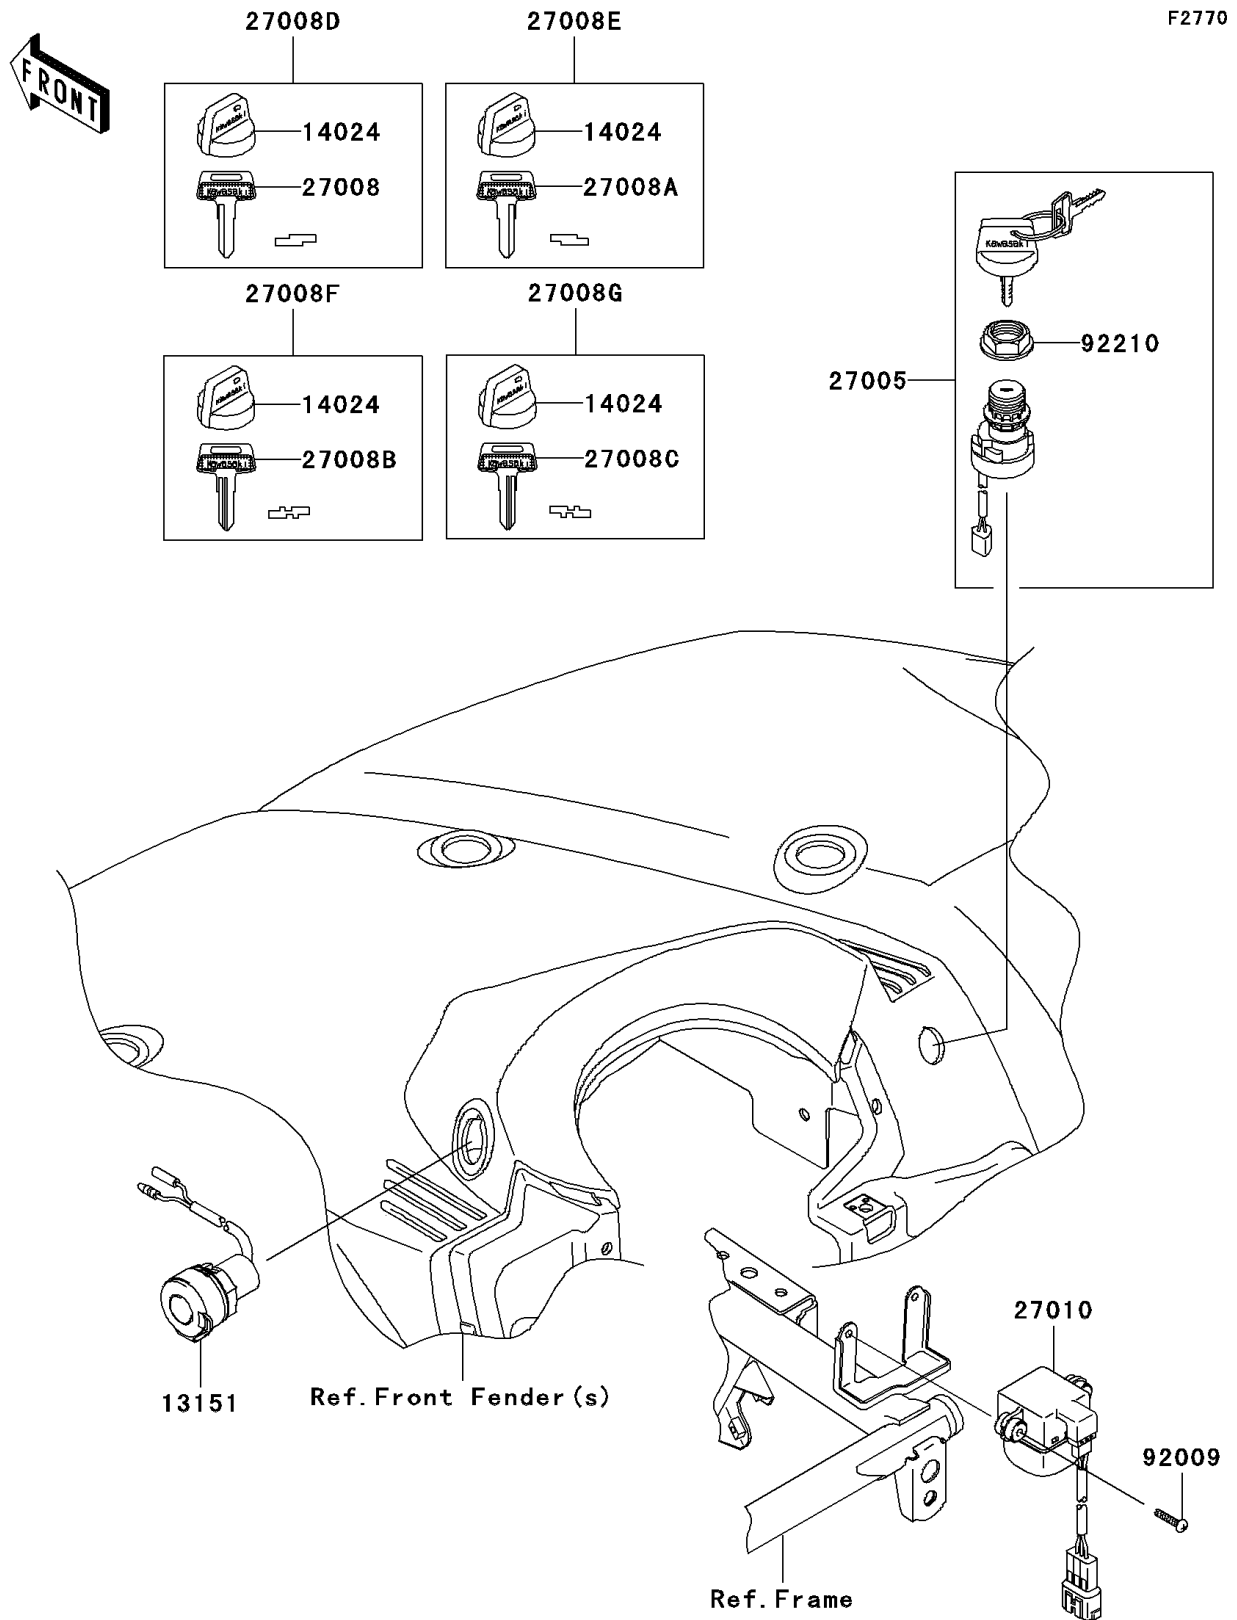

2005 Brute Force® 650 4x4 PARTS DIAGRAM

Ignition Switch

2005 Brute Force® 650 4x4 PARTS LIST

Ignition Switch

ITEM NAME	PART NUMBER	QUANTITY
SWITCH-COMP,D.C.TERMINAL (Ref # 13151)	13151-0003	1
COVER,KEY (Ref # 14024)	14024-1551	1
SWITCH-ASSY-IGNITION (Ref # 27005)	27005-1267	1
KEY-LOCK,BLANK (Ref # 27008)	27008-1041	1
KEY-LOCK,BLANK (Ref # 27008A)	27008-1042	1
KEY-LOCK,BLANK (Ref # 27008B)	27008-1043	1
KEY-LOCK,BLANK (Ref # 27008C)	27008-1044	1
KEY-LOCK,BLANK,W/COVER (Ref # 27008D)	27008-1132	1
KEY-LOCK,BLANK,W/COVER (Ref # 27008E)	27008-1133	1
KEY-LOCK,BLANK,W/COVER (Ref # 27008F)	27008-1134	1
KEY-LOCK,BLANK,W/COVER (Ref # 27008G)	27008-1135	1
SWITCH,INVERT SENSOR (Ref # 27010)	27010-1421	1
SCREW,4X20 (Ref # 92009)	92009-1897	1
NUT,IGNITION SWITCH (Ref # 92210)	92210-1109	1