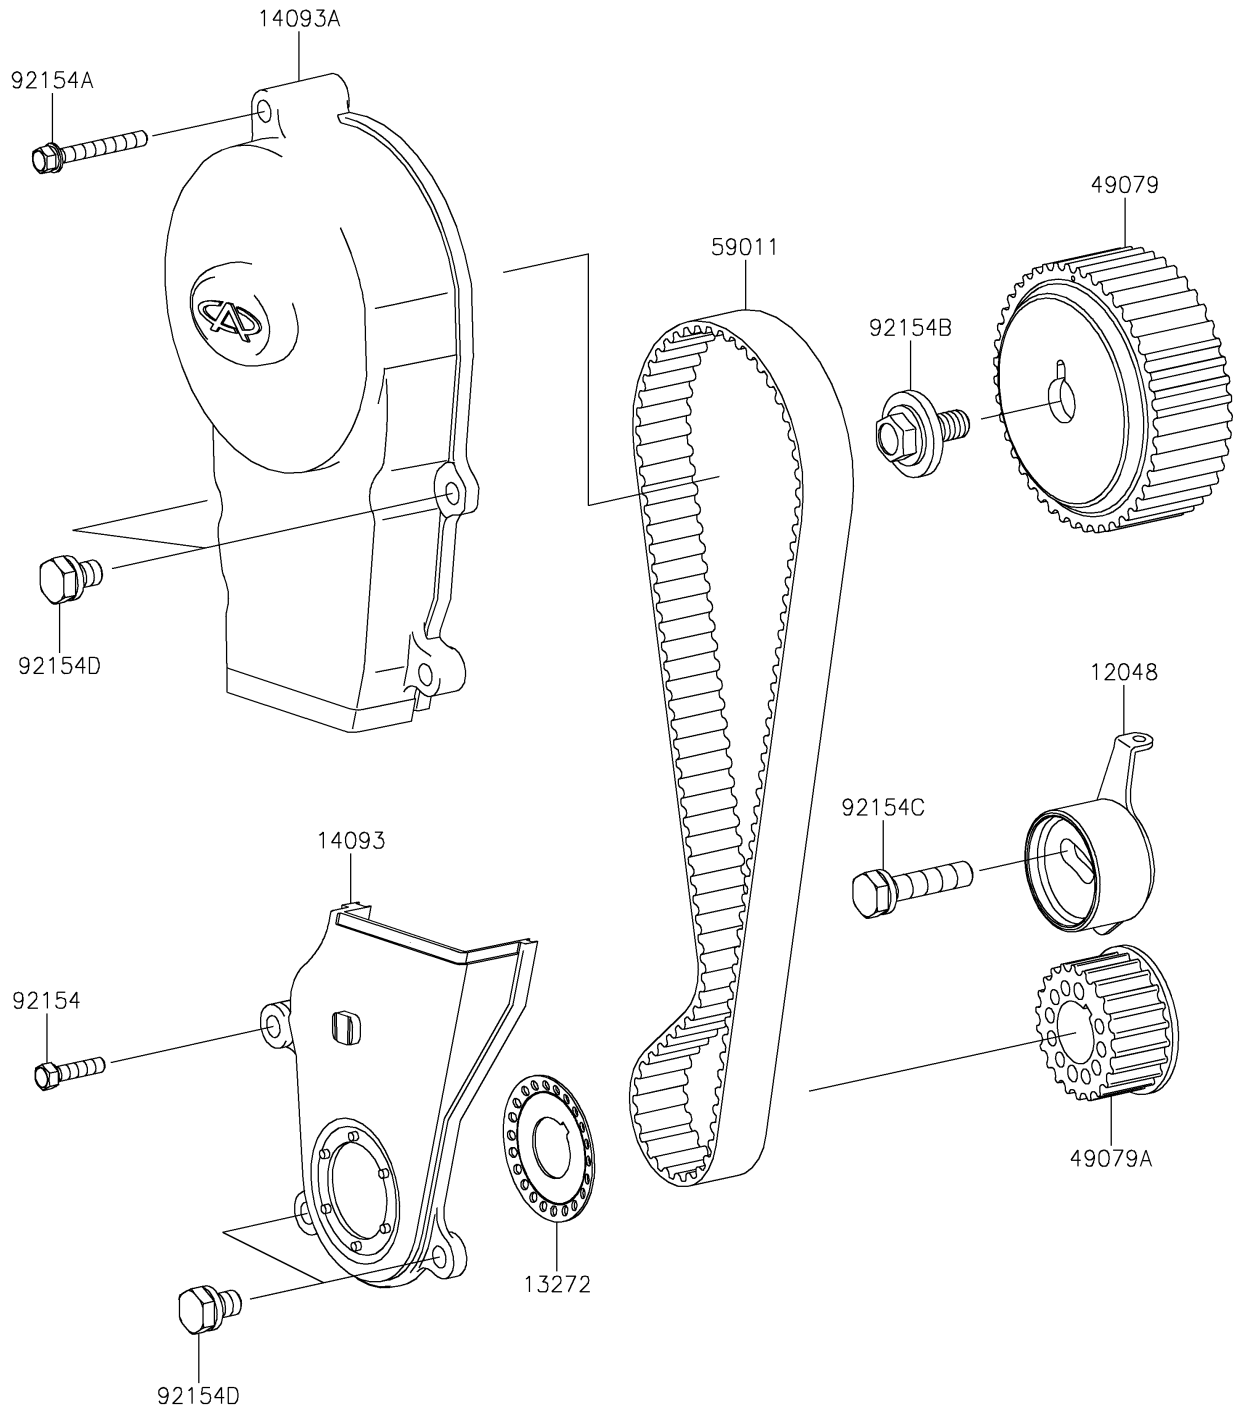

2018 MULE PRO-FXT™ EPS LE PARTS DIAGRAM

Timing Belt

E1215

2018 MULE PRO-FXT™ EPS LE PARTS LIST

Timing Belt

ITEM NAME	PART NUMBER	QUANTITY
TENSIONER-ASSY (Ref # 12048)	12048-0093	1
PLATE,TIMING BELT (Ref # 13272)	13272-1872	1
COVER,TIMING BELT,LWR (Ref # 14093)	14093-0200	1
COVER,TIMING BELT,UPP (Ref # 14093A)	14093-0201	1
PULLEY-BELT,CAMSHAFT (Ref # 49079)	49079-0023	1
PULLEY-BELT,CRANKSHAFT (Ref # 49079A)	49079-0024	1
BELT,TIMING (Ref # 59011)	59011-0042	1
BOLT,6X25 (Ref # 92154)	92154-1583	1
BOLT,6X50 (Ref # 92154A)	92154-1591	1
BOLT,FLANGED (Ref # 92154B)	92154-1614	1
BOLT,10X45 (Ref # 92154C)	92154-1615	1
BOLT,6X16 (Ref # 92154D)	92154-1617	1