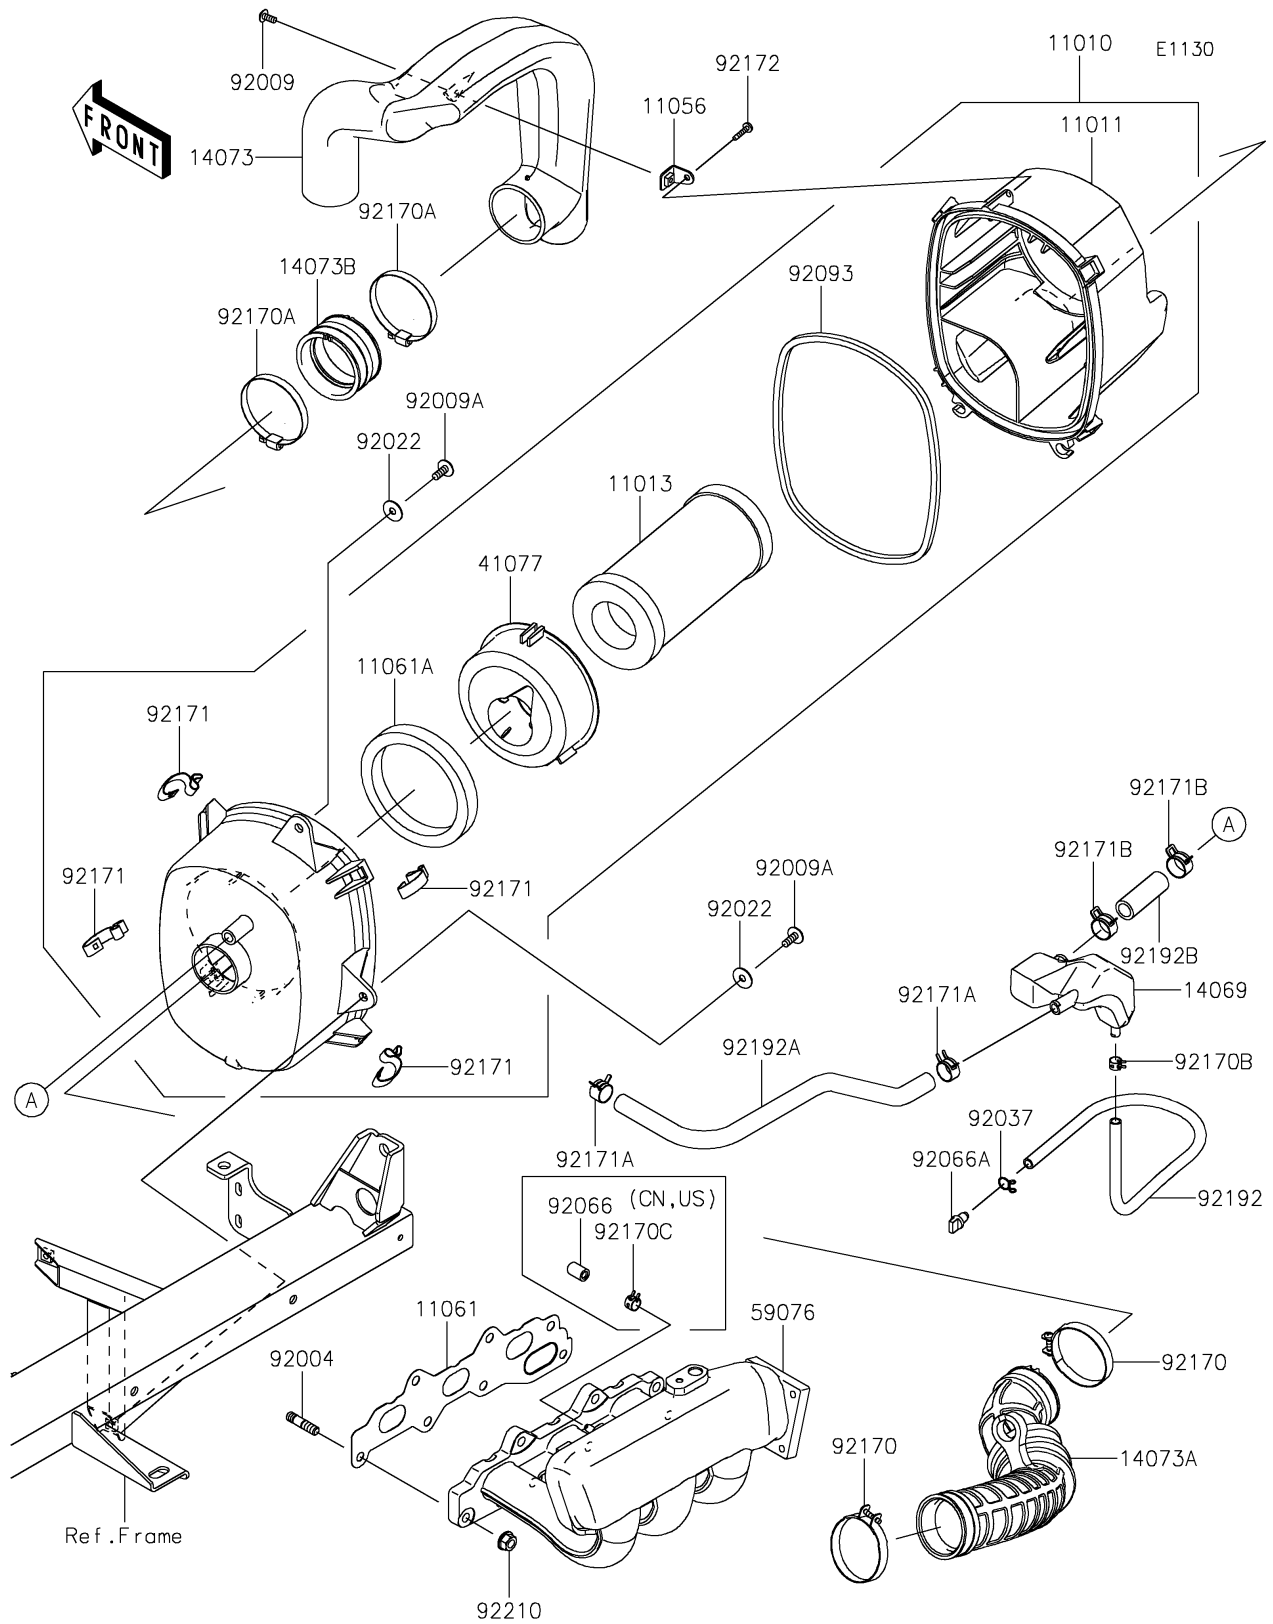

2018 MULE PRO-FXT™ EPS LE PARTS DIAGRAM

Air Cleaner

2018 MULE PRO-FXT™ EPS LE PARTS LIST

Air Cleaner

ITEM NAME	PART NUMBER	QUANTITY
FILTER-ASSY-AIR (Ref # 11010)	11010-0860	1
CASE-AIR FILTER,UPP (Ref # 11011)	11011-0857	1
ELEMENT-AIR FILTER (Ref # 11013)	11013-1290	1
BRACKET,AIR FILTER (Ref # 11056)	11056-3734	1
GASKET,INTAKE MANIFOLD (Ref # 11061)	11061-0956	1
GASKET,ADAPTER (Ref # 11061A)	11061-0961	1
BREATHER (Ref # 14069)	14069-0020	1
DUCT,INTAKE (Ref # 14073)	14073-0786	1
DUCT,AIR FILTER-THROTTLE (Ref # 14073A)	14073-0787	1
DUCT,JOINT (Ref # 14073B)	14073-1775	1
ADAPTER,ELEMENT (Ref # 41077)	41077-0719	1
MANIFOLD-INTAKE (Ref # 59076)	59076-0017	1
STUD (Ref # 92004)	92004-0734	1
SCREW,5X12 (Ref # 92009)	92009-1154	1
SCREW,6X16 (Ref # 92009A)	92009-1621	1
WASHER,PLAIN,6.5X20X1 (Ref # 92022)	92022-165	1
CLAMP,TUBE (Ref # 92037)	92037-147	1
PLUG (Ref # 92066)	92066-0862	1
PLUG,DRAIN (Ref # 92066A)	92066-1211	1
SEAL,AIR FILTER (Ref # 92093)	92093-0607	1
CLAMP (Ref # 92170)	92170-1448	1
CLAMP (Ref # 92170A)	92170-1764	1
CLAMP (Ref # 92170B)	92170-2042	1
CLAMP (Ref # 92170C)	92170-2043	1
CLAMP (Ref # 92171)	92171-0225	1
CLAMP (Ref # 92171A)	92171-0533	1
CLAMP (Ref # 92171B)	92171-1277	1
SCREW,TAPPING,5X20 (Ref # 92172)	92172-0009	1
TUBE,7X10X500 (Ref # 92192)	92192-0156	1

2018 MULE PRO-FXT™ EPS LE PARTS LIST

Air Cleaner

ITEM NAME	PART NUMBER	QUANTITY
TUBE,ENGINE-CATCH TANK (Ref # 92192A)	92192-1339	1
TUBE,AIR FILTER-CATCH TANK (Ref # 92192B)	92192-1438	1
NUT (Ref # 92210)	92210-0944	1