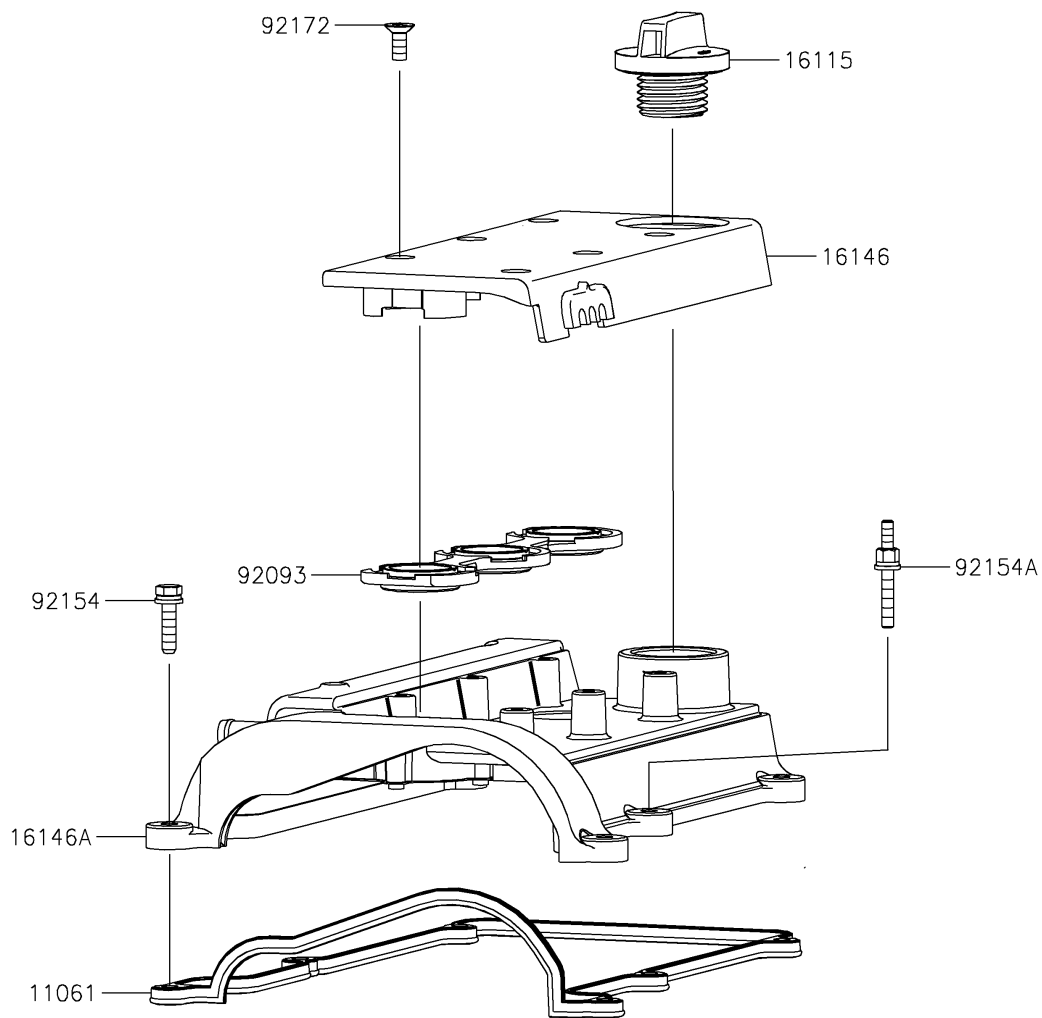

## 2018 MULE PRO-FXT™ EPS LE PARTS DIAGRAM

Cylinder Head Cover

E1112

## 2018 MULE PRO-FXT™ EPS LE PARTS LIST

Cylinder Head Cover

ITEM NAME	PART NUMBER	QUANTITY
GASKET,HEAD COVER (Ref # 11061)	11061-0953	1
CAP-OIL FILLER (Ref # 16115)	16115-0027	1
COVER-ASSY,SPARK PLUG (Ref # 16146)	16146-0738	1
COVER-ASSY,CYLINDER HEAD (Ref # 16146A)	16146-0741	1
SEAL,SPARK PLUG COVER (Ref # 92093)	92093-0608	1
BOLT,6X25 (Ref # 92154)	92154-1583	1
BOLT (Ref # 92154A)	92154-1584	1
SCREW,6X16 (Ref # 92172)	92172-0905	1