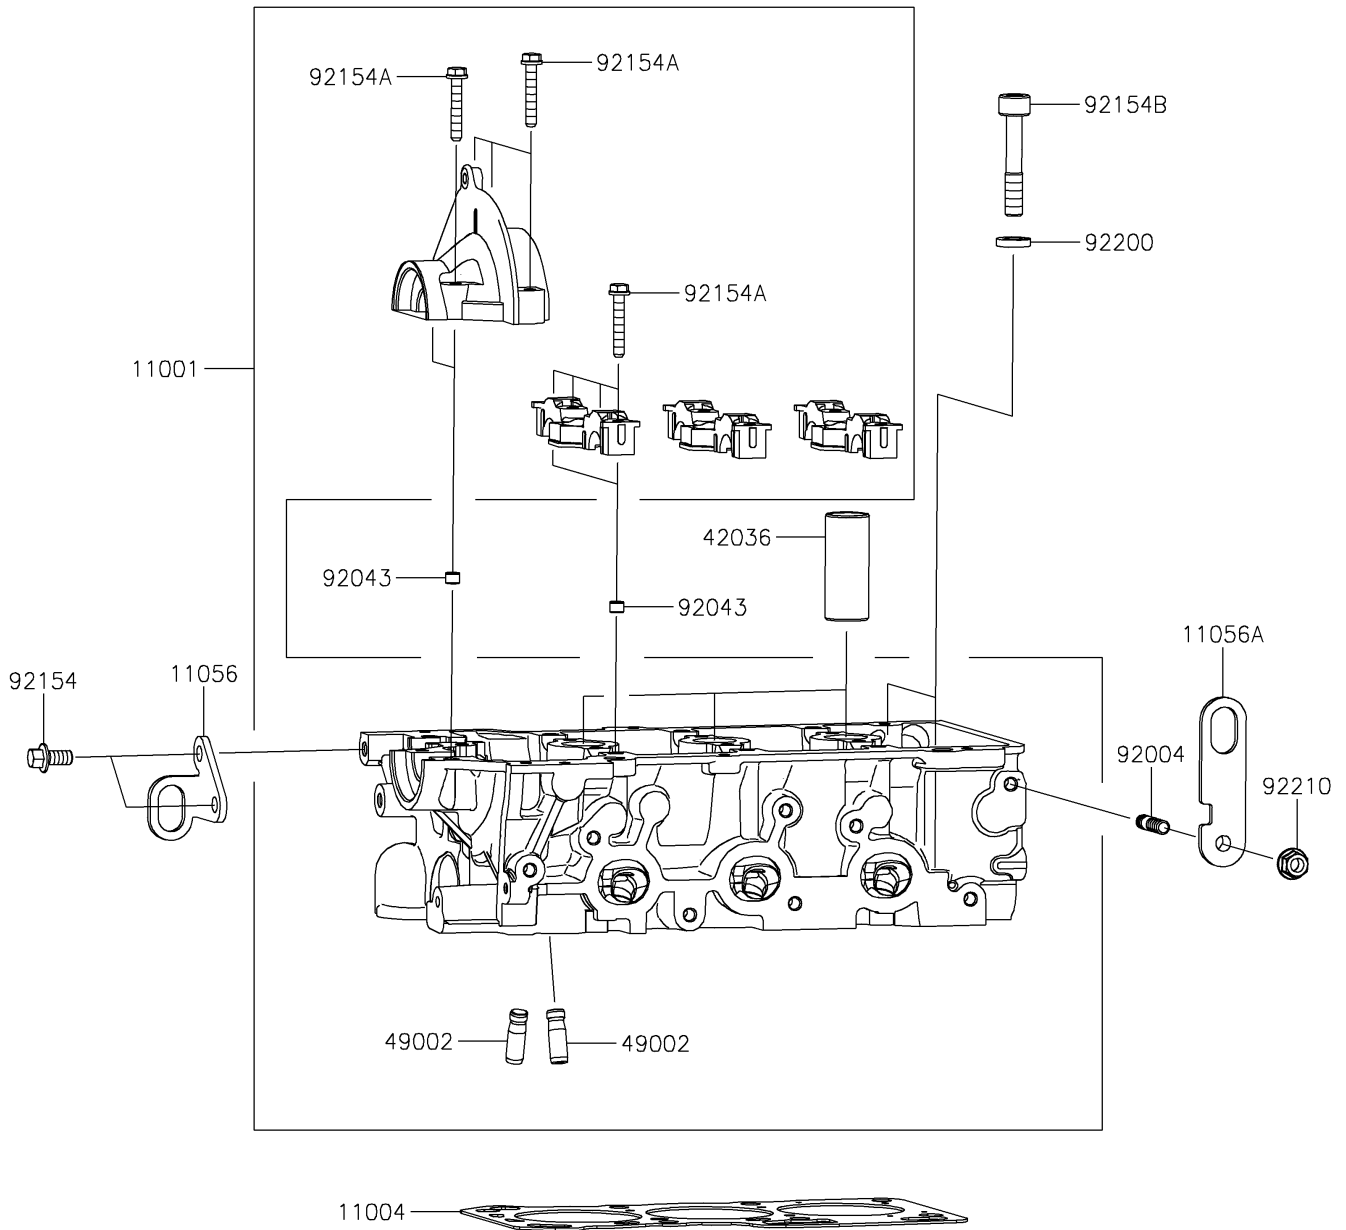

2018 MULE PRO-FXT™ EPS LE PARTS DIAGRAM

Cylinder Head

E1111

2018 MULE PRO-FXT™ EPS LE PARTS LIST

Cylinder Head

ITEM NAME	PART NUMBER	QUANTITY
HEAD-CYLINDER (Ref # 11001)	11001-0839	1
GASKET-HEAD (Ref # 11004)	11004-0747	1
BRACKET (Ref # 11056)	11056-7081	1
BRACKET (Ref # 11056A)	11056-7082	1
SLEEVE,SPARK PLUG (Ref # 42036)	42036-0764	1
GUIDE-VALVE (Ref # 49002)	49002-0030	1
STUD (Ref # 92004)	92004-0734	1
PIN (Ref # 92043)	92043-0831	1
BOLT,FLANGED,8X16 (Ref # 92154)	92154-1588	1
BOLT,6X38 (Ref # 92154A)	92154-1589	1
BOLT,SOCKET (Ref # 92154B)	92154-1590	1
WASHER (Ref # 92200)	92200-1683	1
NUT (Ref # 92210)	92210-0944	1