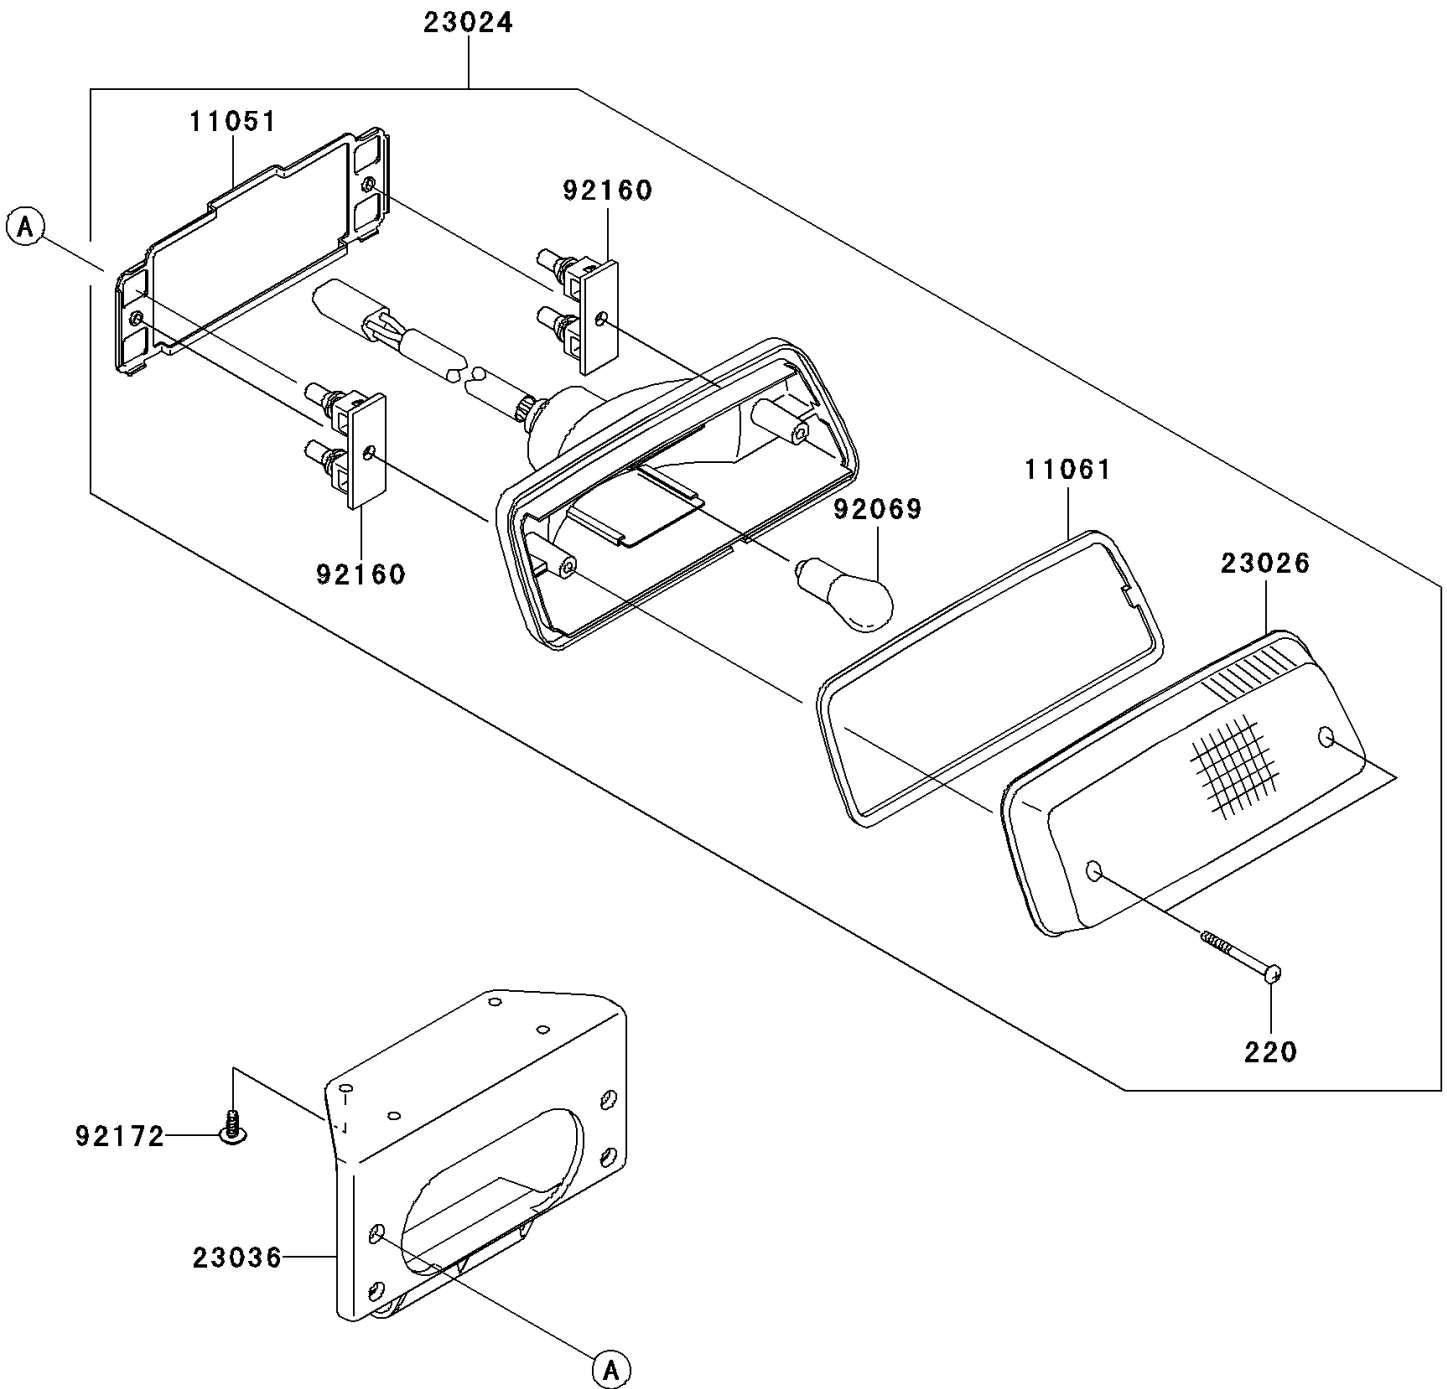

2005 Brute Force® 650 4x4 PARTS DIAGRAM

Taillight(s)

F2720

2005 Brute Force® 650 4x4 PARTS LIST

Taillight(s)

ITEM NAME	PART NUMBER	QUANTITY
SCREW-PAN-CROS,4X40 (Ref # 220)	220B0440	1
BRACKET,TAIL LAMP (Ref # 11051)	11051-1870	1
GASKET,TAIL LAMP LENS (Ref # 11061)	11061-0055	1
LAMP-ASSY-TAIL (Ref # 23024)	23024-1130	1
LENS,TAIL LAMP (Ref # 23026)	23026-1230	1
BRACKET-TAIL LAMP (Ref # 23036)	23036-0005	1
BULB,12V 21/5W (Ref # 92069)	92069-063	1
DAMPER,TAIL LAMP (Ref # 92160)	92160-1053	1
SCREW,TAPPING,5X10 (Ref # 92172)	92172-1061	1