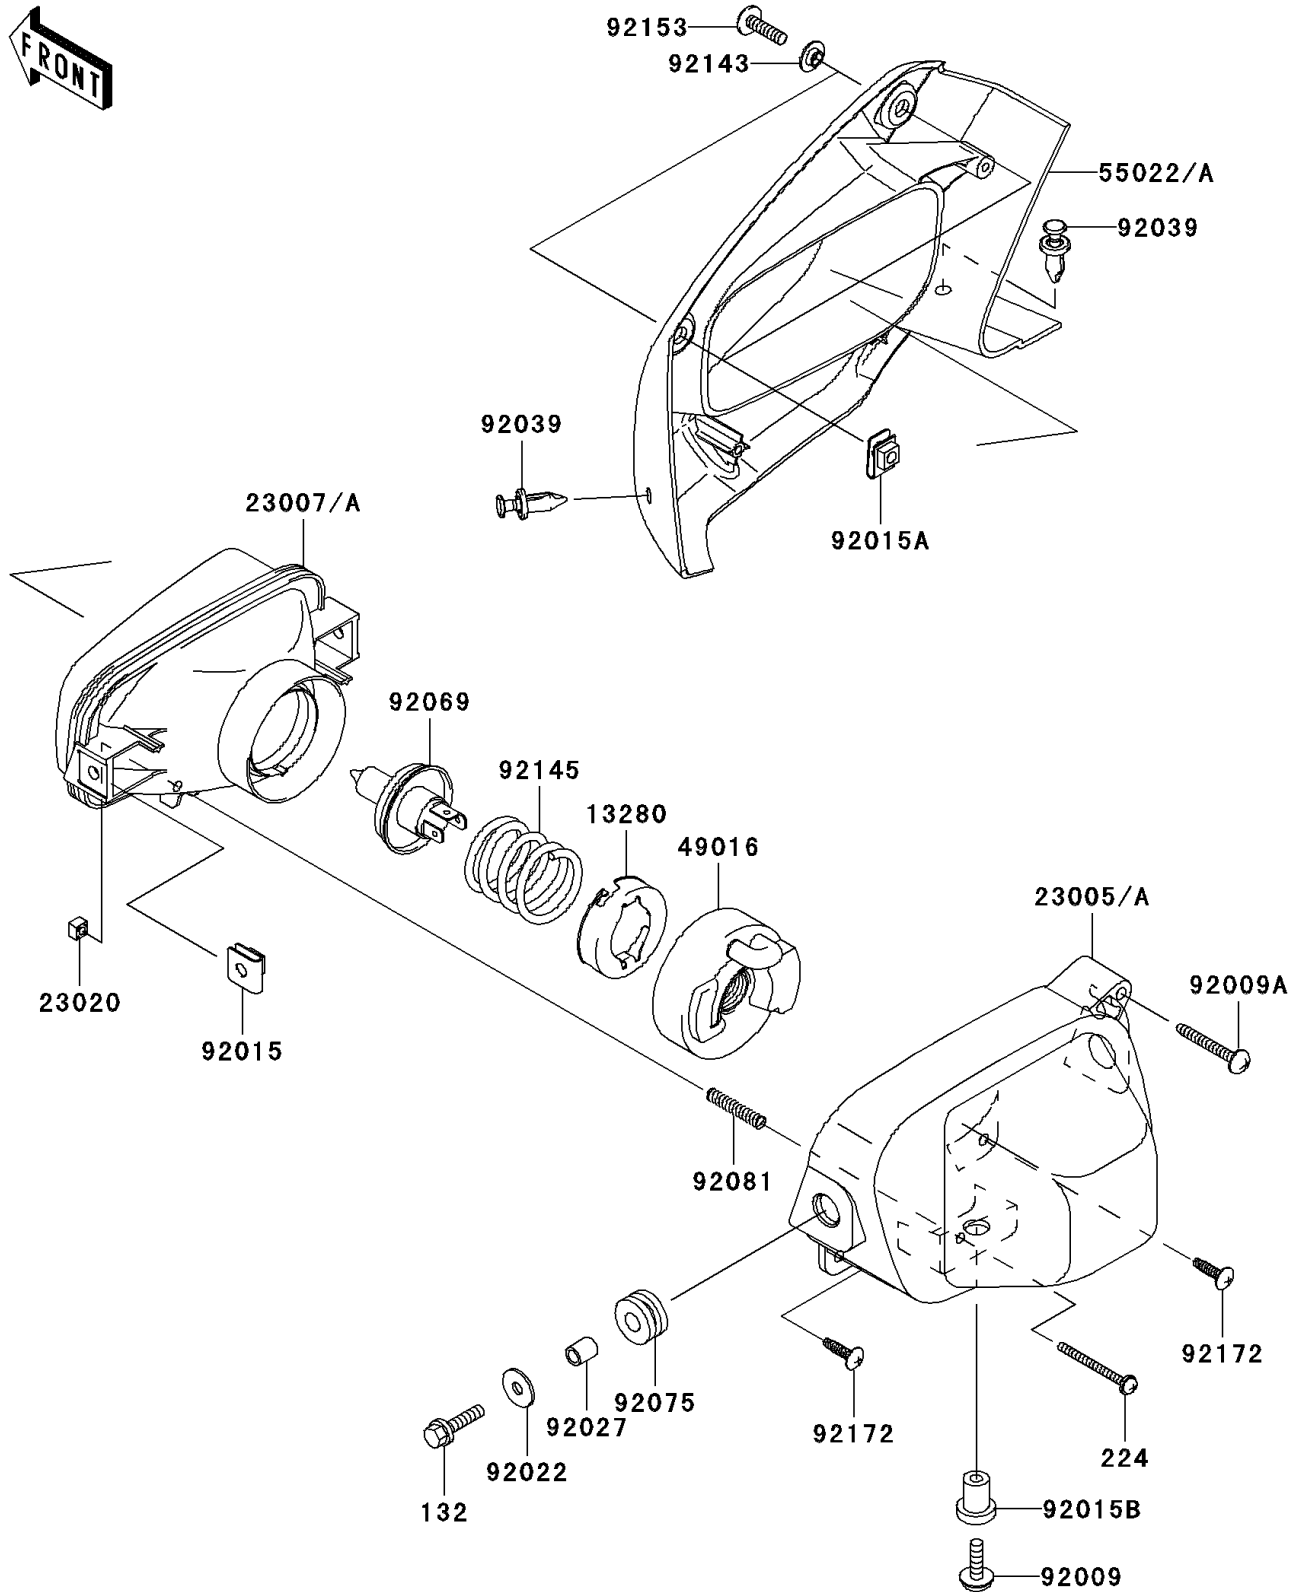

2005 Brute Force® 650 4x4 PARTS DIAGRAM

Headlight(s)

F2710

2005 Brute Force® 650 4x4 PARTS LIST

Headlight(s)

ITEM NAME	PART NUMBER	QUANTITY
BOLT-FLANGED-SMALL,6X25 (Ref # 132)	132H0625	1
SCREW-PAN-WP-CROS,4X45 (Ref # 224)	224D0445	1
HOLDER,BULB SETTING (Ref # 13280)	13280-1198	1
BODY-COMP-HEAD LAMP,LH (Ref # 23005)	23005-1180	1
BODY-COMP-HEAD LAMP,RH (Ref # 23005A)	23005-1181	1
LENS-COMP,HEAD LAMP,LH (Ref # 23007)	23007-1389	1
LENS-COMP,HEAD LAMP,RH (Ref # 23007A)	23007-1390	1
NUT,4MM,FOCUS ADJUST (Ref # 23020)	23020-018	1
COVER-SEAL,HEAD LAMP (Ref # 49016)	49016-1213	1
COVER-HEAD LAMP,LH,F.BLACK (Ref # 55022)	55022-0017-6Z	1
COVER-HEAD LAMP,RH,F.BLACK (Ref # 55022A)	55022-0018-6Z	1
SCREW,6X22 (Ref # 92009)	92009-1664	1
SCREW,TAPPING,5X40 (Ref # 92009A)	92009-1928	1
NUT,6MM (Ref # 92015)	92015-1094	1
NUT,6MM (Ref # 92015A)	92015-1602	1
NUT,RUBBER,6MM (Ref # 92015B)	92015-1692	1
WASHER,6.5X20X1.6 (Ref # 92022)	92022-125	1
COLLAR,6.8X10X12 (Ref # 92027)	92027-162	1
RIVET (Ref # 92039)	92039-1229	1
BULB,12V 45/45W,T15 (Ref # 92069)	92069-1114	1
DAMPER (Ref # 92075)	92075-1690	1
SPRING,FOCUS ADJUST (Ref # 92081)	92081-1896	1
COLLAR (Ref # 92143)	92143-1087	1
SPRING,BULB SETTING (Ref # 92145)	92145-1346	1
BOLT,SOCKET,6X22 (Ref # 92153)	92153-0574	1
SCREW (Ref # 92172)	92172-1072	1