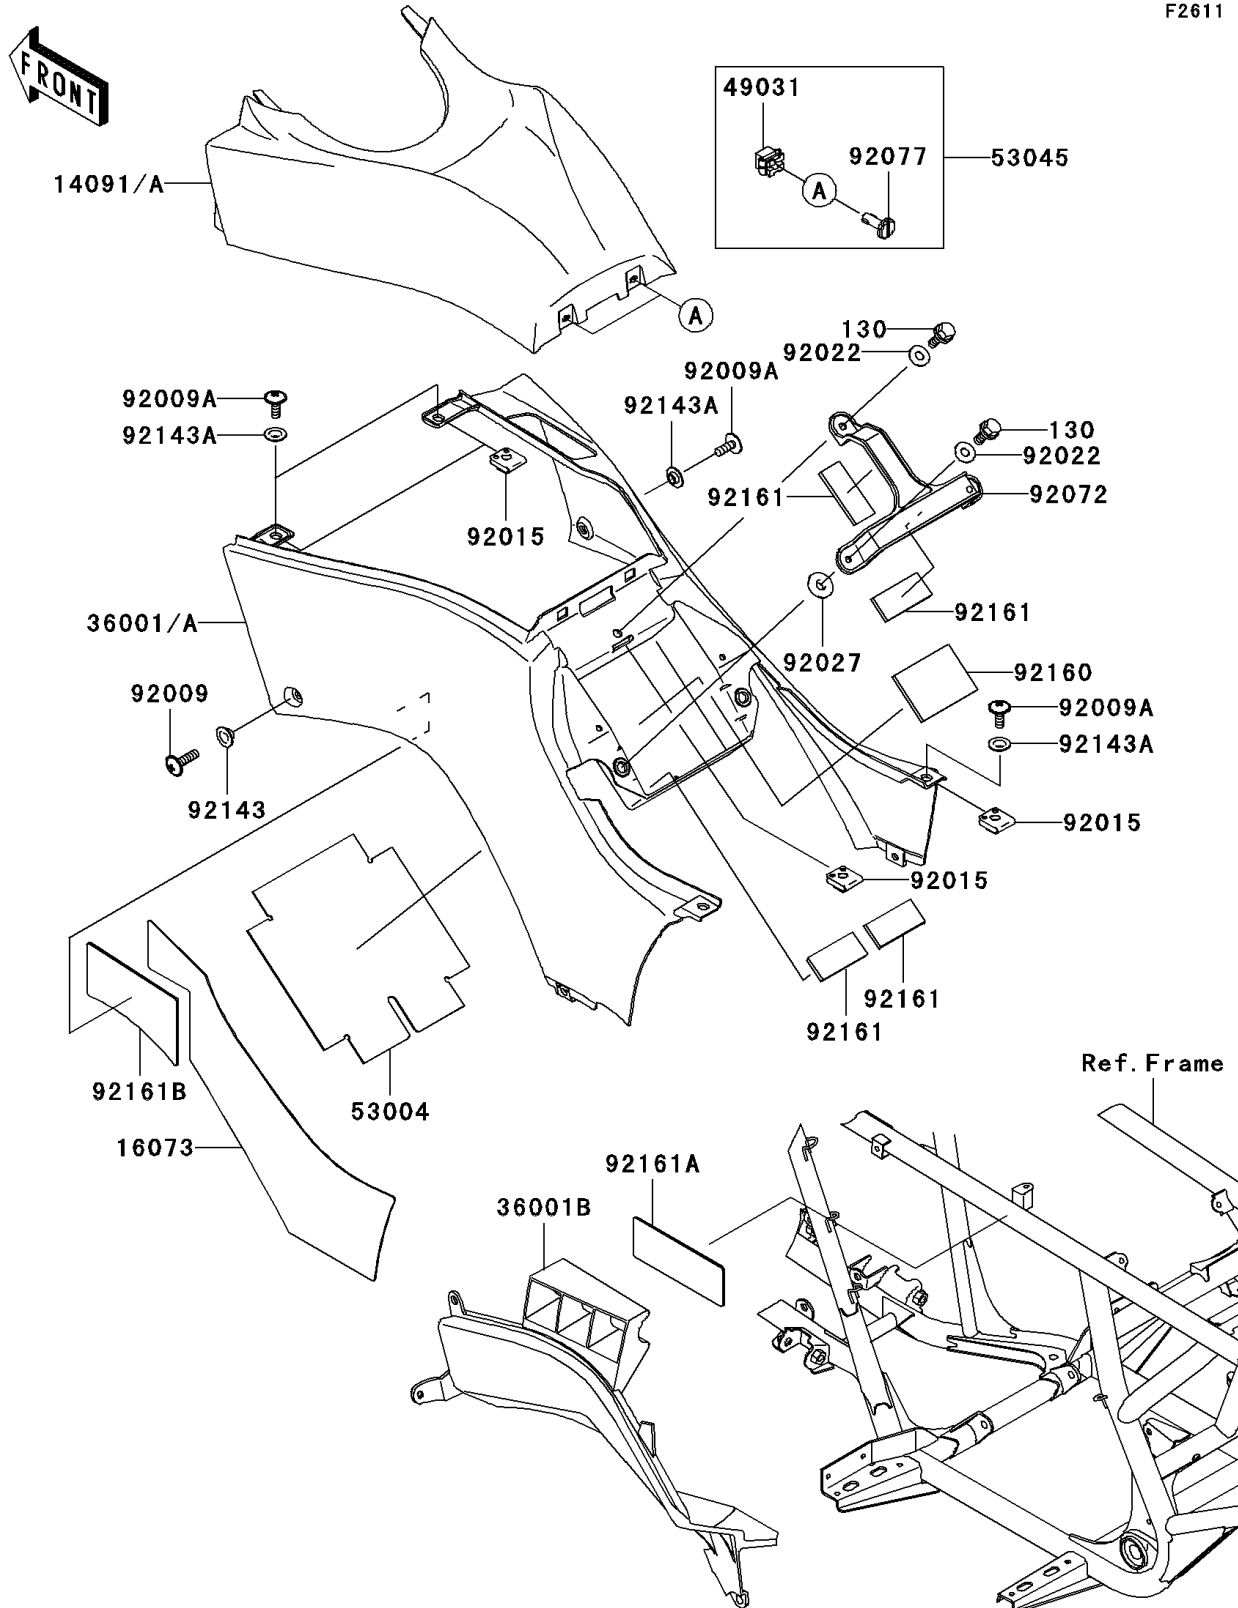

2005 Brute Force® 650 4x4 PARTS DIAGRAM

Side Covers

F2611

2005 Brute Force® 650 4x4 PARTS LIST

Side Covers

ITEM NAME	PART NUMBER	QUANTITY
BOLT-FLANGED,6X18 (Ref # 130)	130J0618	1
COVER,AIR CLEANER,A.RED (Ref # 14091)	14091-0430-260	1
COVER,AIR CLEANER,W.GREEN (Ref # 14091A)	14091-0430-286	1
INSULATOR,SIDE COVER (Ref # 16073)	16073-0019	1
COVER-SIDE,A.RED (Ref # 36001)	36001-0065-260	1
COVER-SIDE,W.GREEN (Ref # 36001A)	36001-0065-286	1
COVER-SIDE (Ref # 36001B)	36001-1647	1
LATCH (Ref # 49031)	49031-0001	1
MAT,BATTERY CASE (Ref # 53004)	53004-1172	1
HOOK-ASSY (Ref # 53045)	53045-0007	1
SCREW,6X22,BLACK (Ref # 92009)	92009-1256	1
SCREW,6X16 (Ref # 92009A)	92009-1621	1
NUT,CLAMP,6MM (Ref # 92015)	92015-1678	1
WASHER,6.5X16X1.0 (Ref # 92022)	92022-1093	1
COLLAR,L=4.7 (Ref # 92027)	92027-1964	1
BAND,BATTERY (Ref # 92072)	92072-1406	1
KNOB (Ref # 92077)	92077-0002	1
COLLAR (Ref # 92143)	92143-1057	1
COLLAR (Ref # 92143A)	92143-1087	1
DAMPER,BATTERY (Ref # 92160)	92160-1897	1
DAMPER (Ref # 92161)	92161-1127	1
DAMPER,SIDE COVER (Ref # 92161A)	92161-1201	1
DAMPER,FUEL TANK COVER (Ref # 92161B)	92161-1202	1