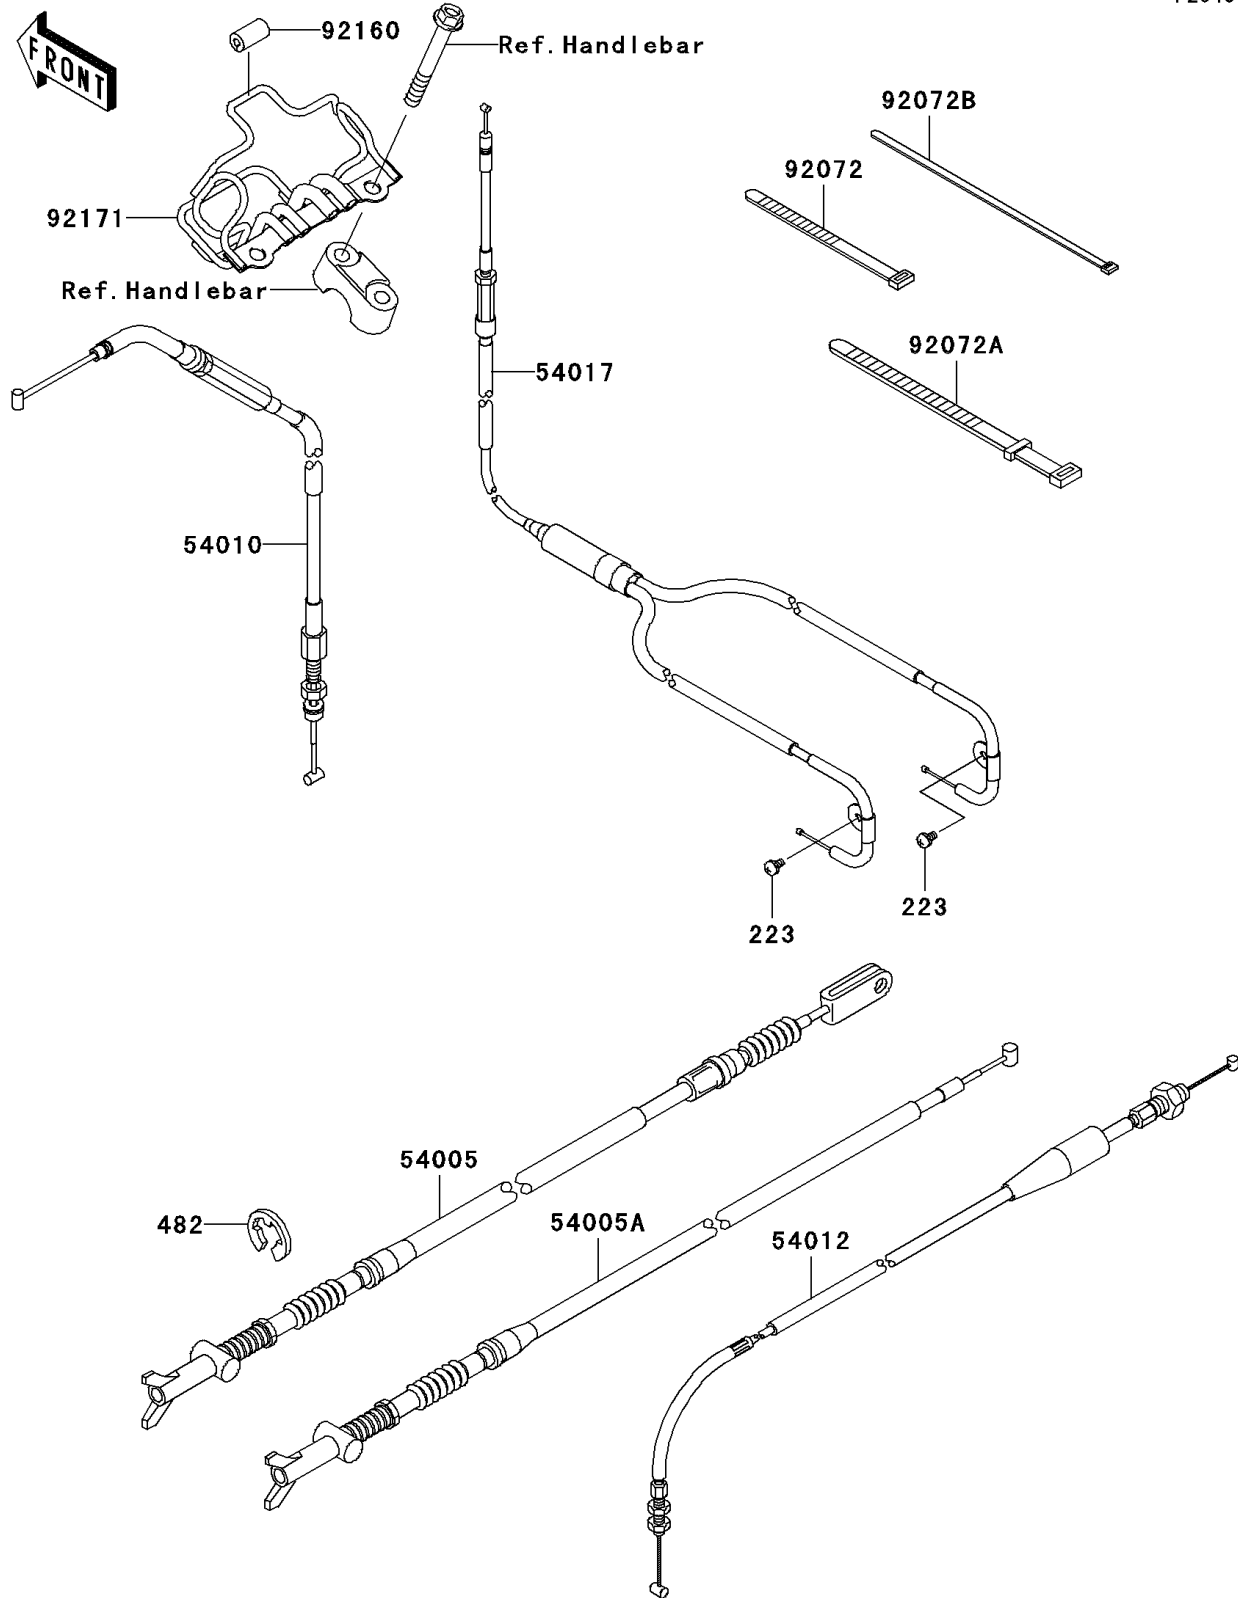

2005 Brute Force® 650 4x4 PARTS DIAGRAM

Cables

F2540

2005 Brute Force® 650 4x4 PARTS LIST

Cables

ITEM NAME	PART NUMBER	QUANTITY
SCREW-PAN-WS-CROS,4X8 (Ref # 223)	223D0408	1
CIRCLIP-TYPE-E,8MM (Ref # 482)	482L8000	1
CABLE-BRAKE,REAR (Ref # 54005)	54005-0011	1
CABLE-BRAKE,PARKING (Ref # 54005A)	54005-0012	1
CABLE,FRONT DIFF LOCK (Ref # 54010)	54010-0025	1
CABLE-THROTTLE (Ref # 54012)	54012-0124	1
CABLE-STARTER (Ref # 54017)	54017-0020	1
BAND,L=123 (Ref # 92072)	92072-030	1
BAND,L=186 (Ref # 92072A)	92072-056	1
BAND,L=188 (Ref # 92072B)	92072-1239	1
DAMPER,4.5X11X20 (Ref # 92160)	92160-1074	1
CLAMP,BREATHING TUBE (Ref # 92171)	92171-0378	1